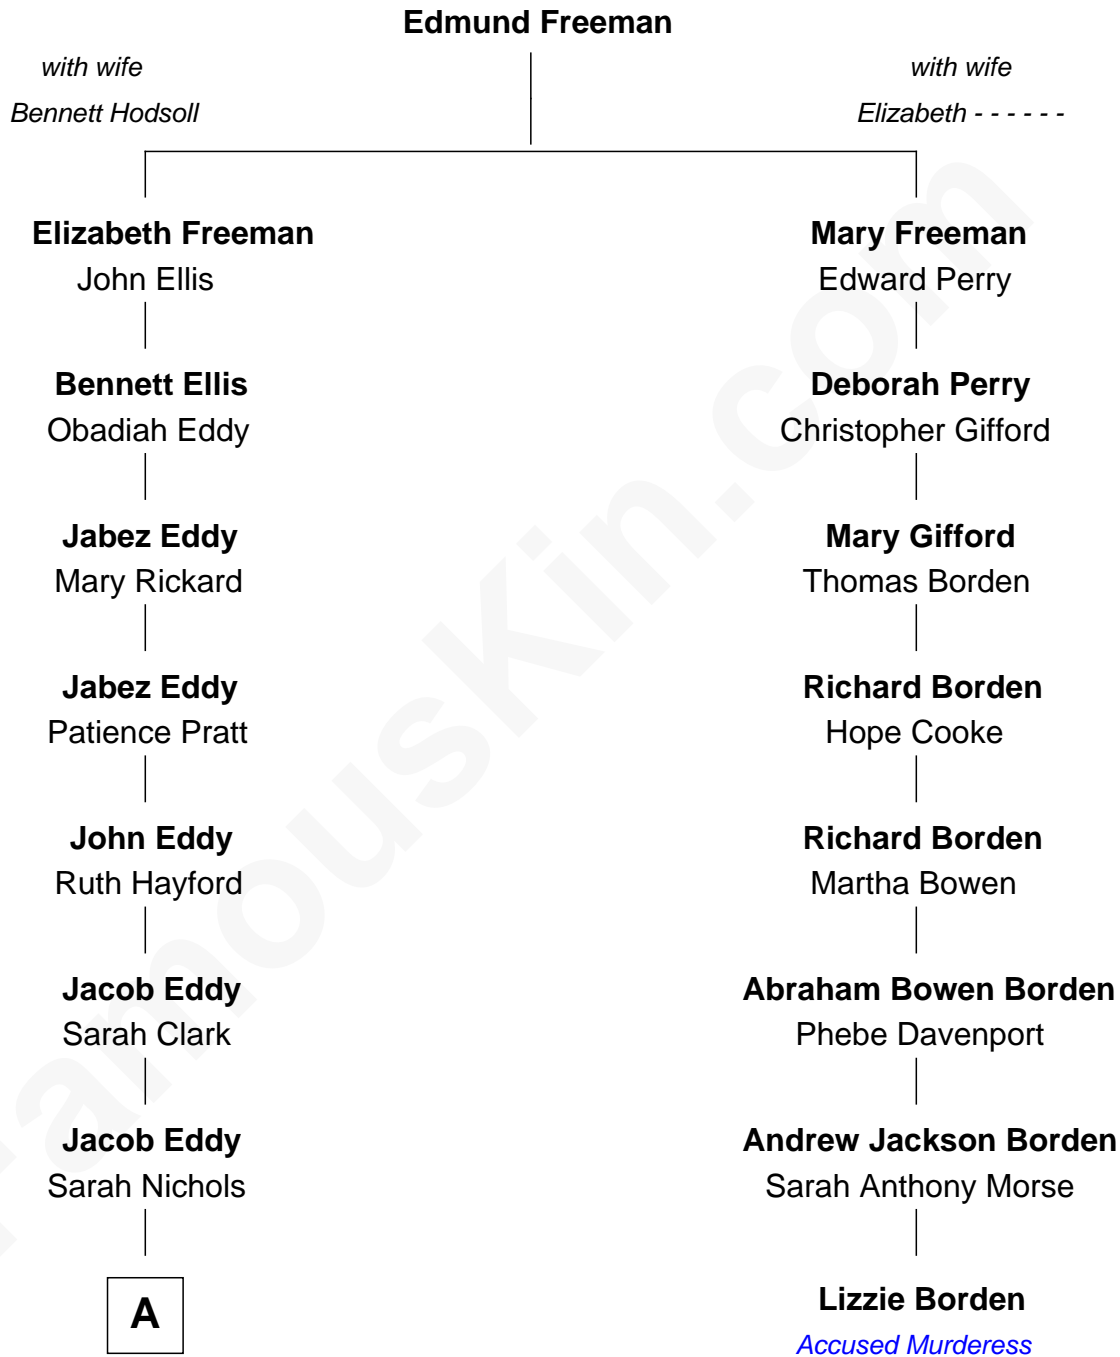

FamousKin.com Relationship Chart of

Duane Eddy

Rock & Roll Hall of Fame Guitarist

7th cousin 4 times removed of

Lizzie Borden

Accused Murderess

A

Robert P. Eddy
Julia Meriah Henson

Robert Orlando Eddy
Olive - - - - -

Alexander Lamont Eddy
Daisy Bell

Lloyd Delmas Eddy
Alberta Evelyn Granger

Duane Eddy
Hall of Fame Guitarist

FamousKin.com