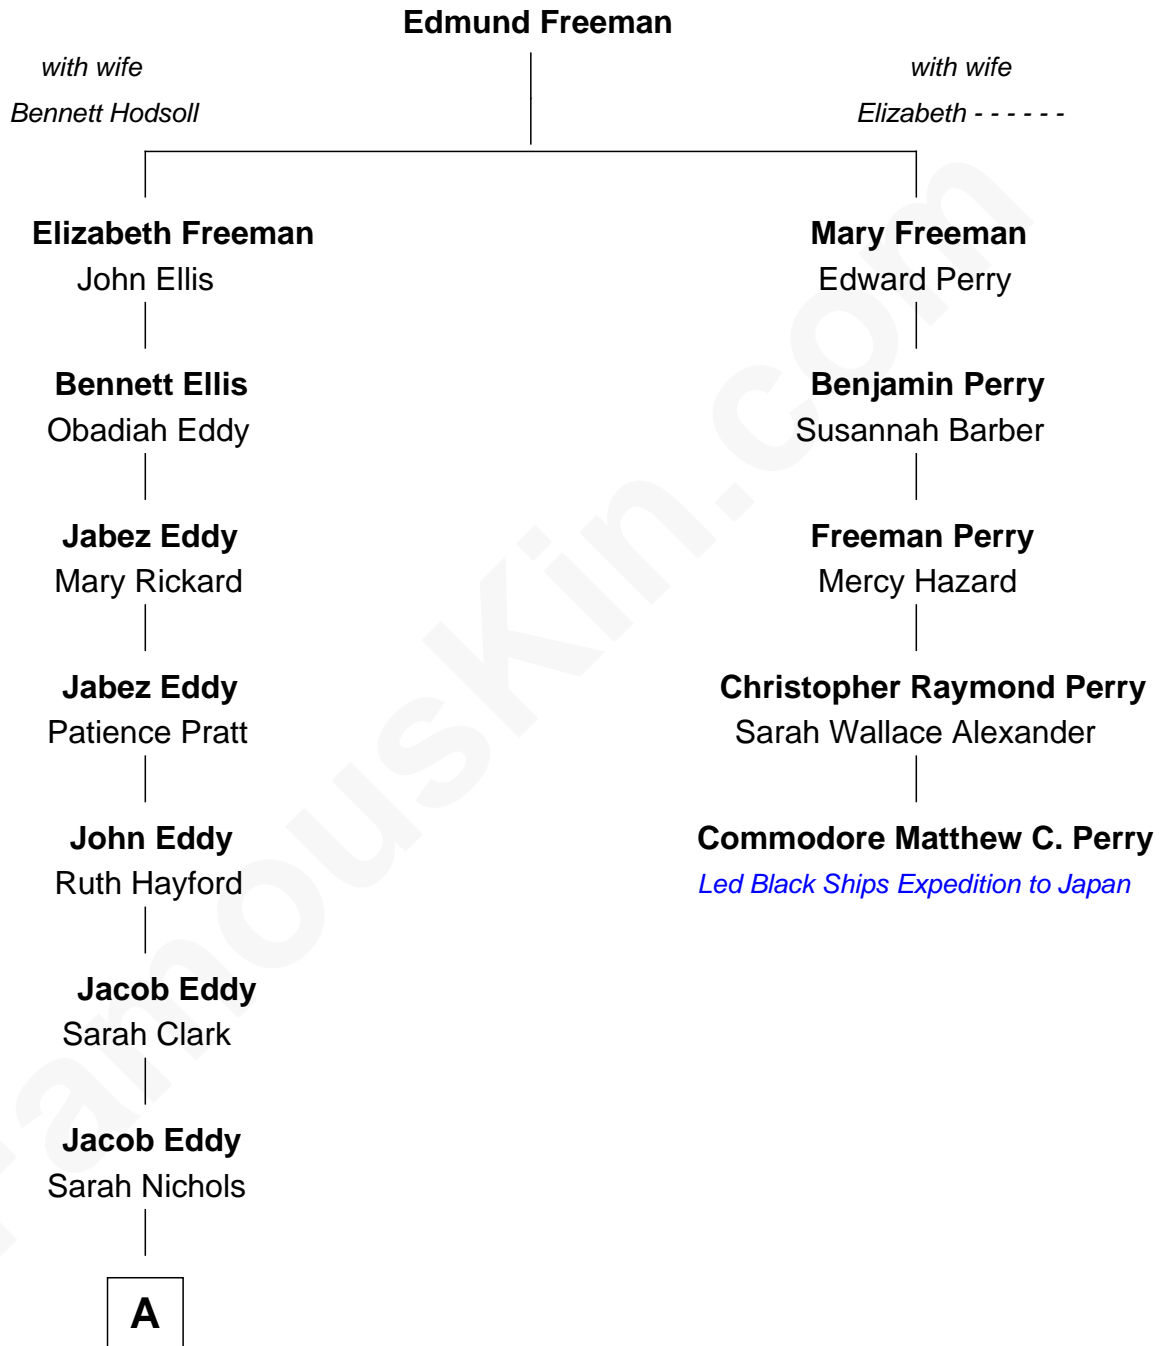

FamousKin.com

Relationship Chart of

Duane Eddy

Rock & Roll Hall of Fame Guitarist

4th cousin 7 times removed of

Commodore Matthew C. Perry

Led Black Ships Expedition to Japan

A

Robert P. Eddy
Julia Meriah Henson

Robert Orlando Eddy
Olive - - - - -

Alexander Lamont Eddy
Daisy Bell

Lloyd Delmas Eddy
Alberta Evelyn Granger

Duane Eddy
Hall of Fame Guitarist

FamousKin.com