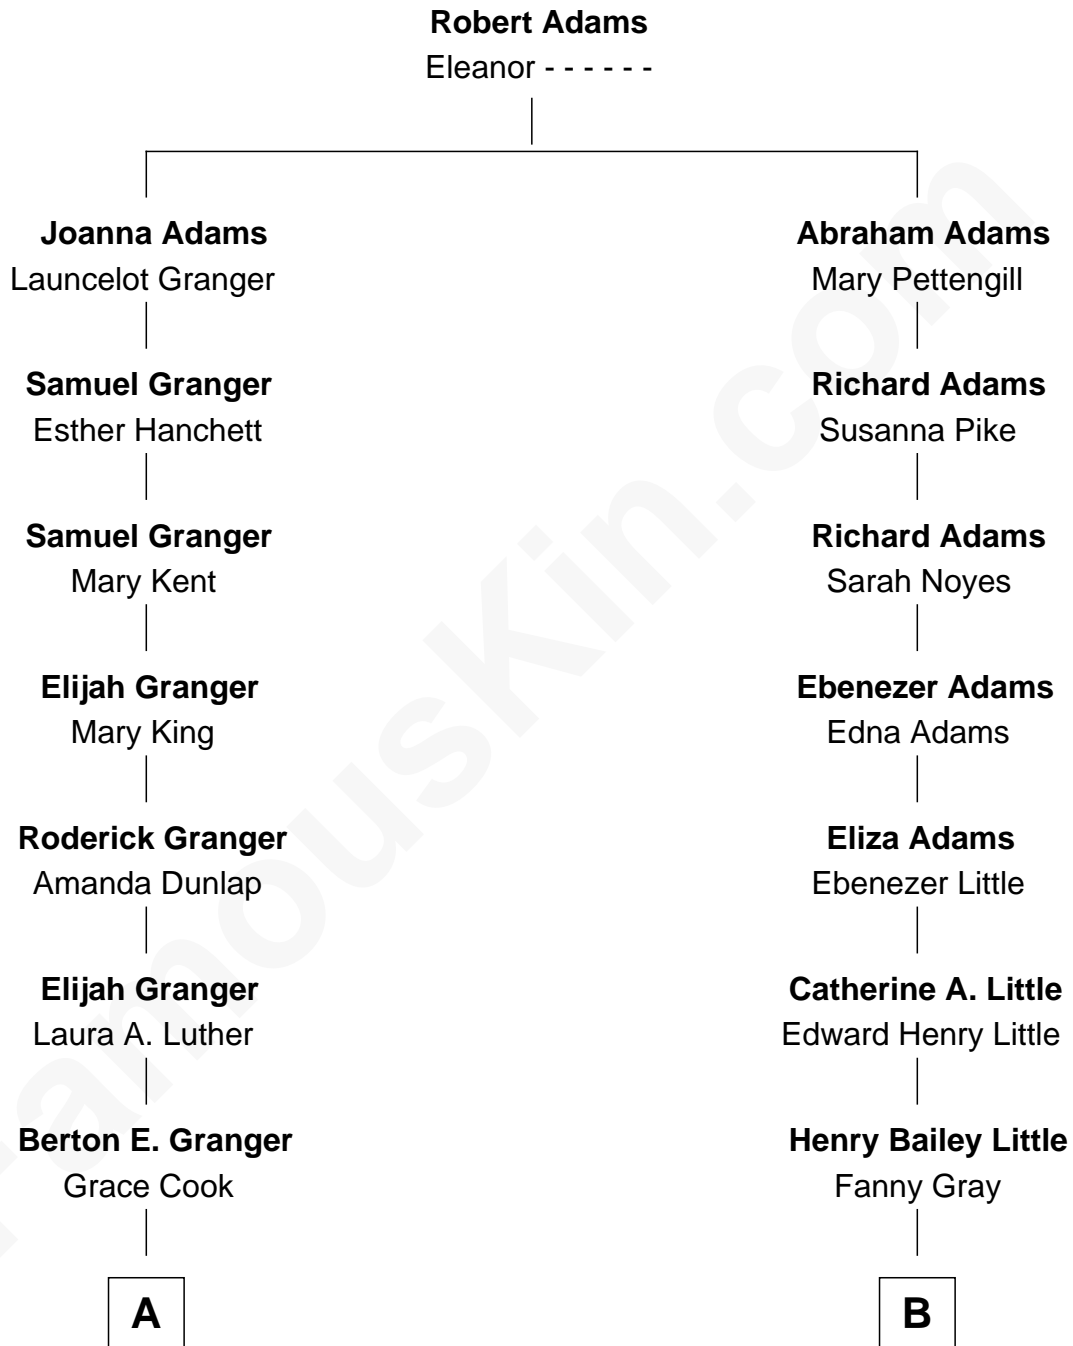

FamousKin.com

Relationship Chart of

Duane Eddy

Rock & Roll Hall of Fame Guitarist

8th cousin 1 time removed of

Charlie Baker

72nd Governor of Massachusetts

A

Alberta Evelyn Granger

Lloyd Delmas Eddy

Duane Eddy

Hall of Fame Guitarist

B

Eleanor Johnson Little

Charles Duane Baker

Charles Duane Baker

Alice Elizabeth Ghormley

Charlie Baker

72nd Governor of Massachusetts

FamousKin.com