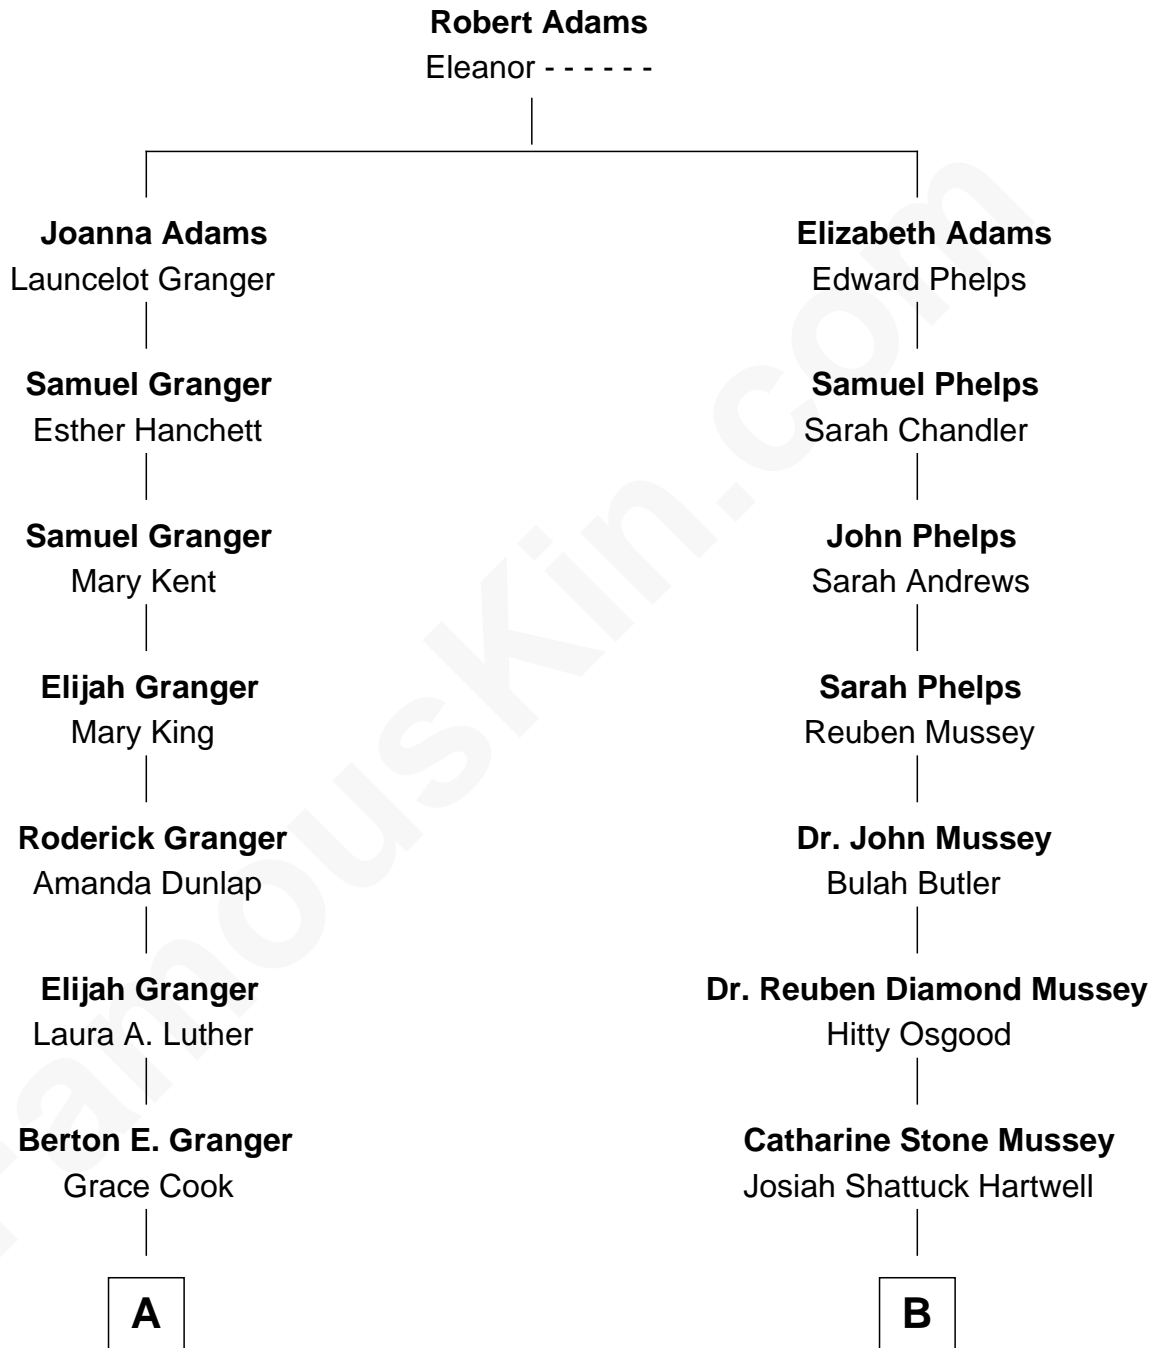

## Relationship Chart of

### Duane Eddy

*Rock & Roll Hall of Fame Guitarist*

8th cousin 3 times removed of

**Charlie Day**

*TV and Movie Actor*

**A**

**Alberta Evelyn Granger**

Lloyd Delmas Eddy

**Duane Eddy**

*Hall of Fame Guitarist*

**B**

**Katharine Mussey Hartwell**

Rev. John Ladd Sewall

**Katharine Mussey Sewall**

Roswell Mears Austin

**Katharine Hartwell Austin**

Dr. Lawton Parker Greenman Peckham

**Mary Adelaide Peckham**

Thomas Charles Day

**Charlie Day**

*TV and Movie Actor*