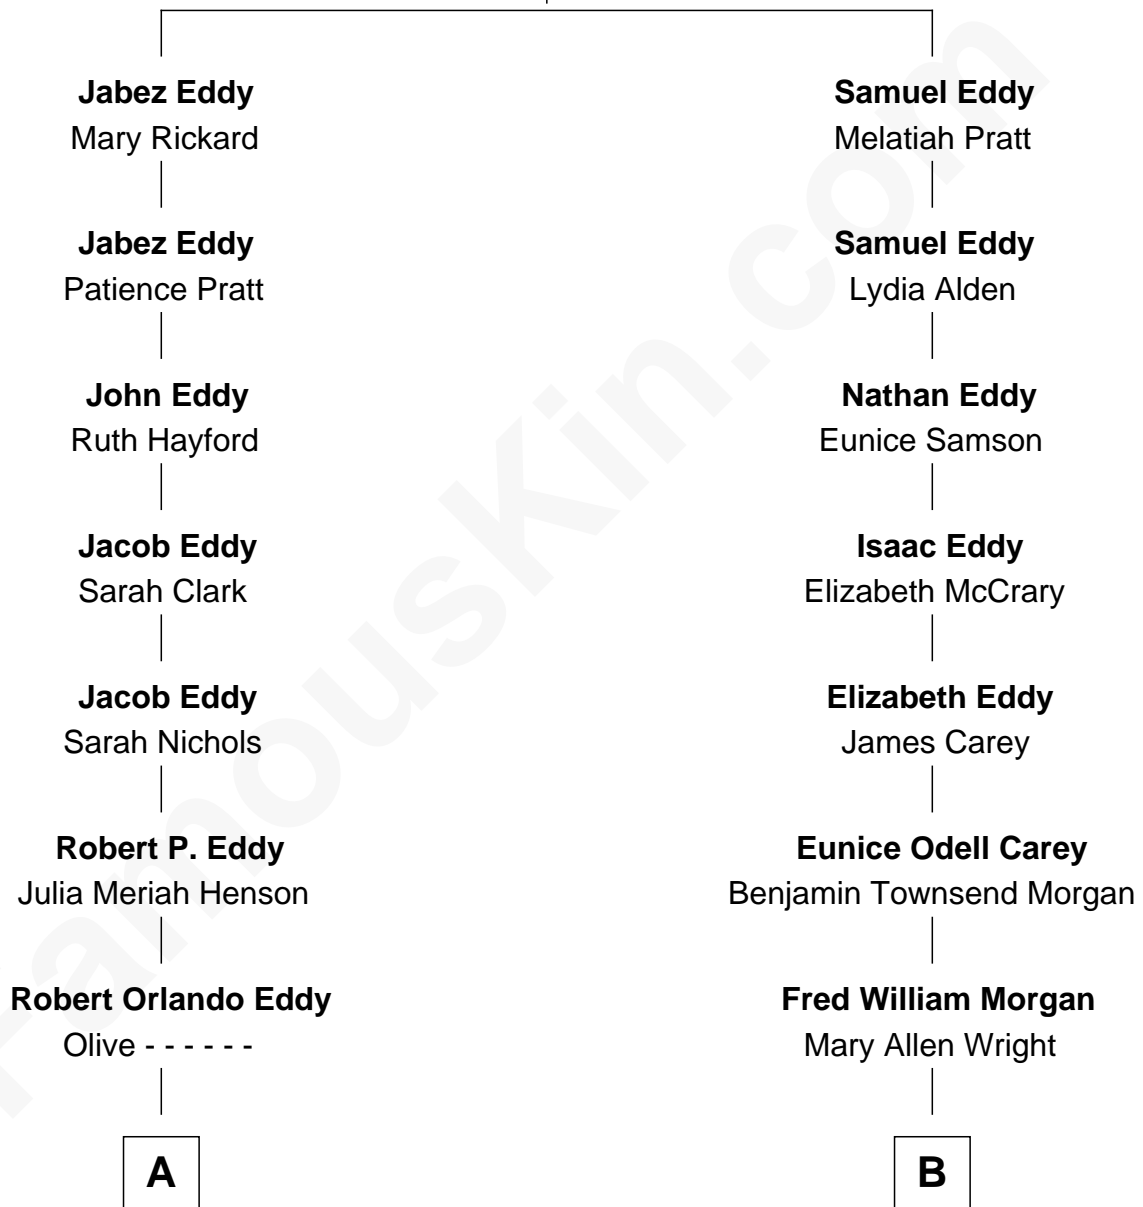

FamousKin.com

Relationship Chart of

Duane Eddy

Rock & Roll Hall of Fame Guitarist

9th cousin 1 time removed of

Ali Wentworth

TV Actress and Comedienne

Obadiah Eddy
Bennett Ellis

A

Alexander Lamont Eddy

Daisy Bell

Lloyd Delmas Eddy

Alberta Evelyn Granger

Duane Eddy

Hall of Fame Guitarist

B

Agnes Josephine Morgan

Charles Arthur Tilt

Mary Agnes Tilt

Frederic Clay Bartlett

Eric Bartlett Wentworth

Mable Bryant Hobart

Ali Wentworth

TV Actress and Comedienne