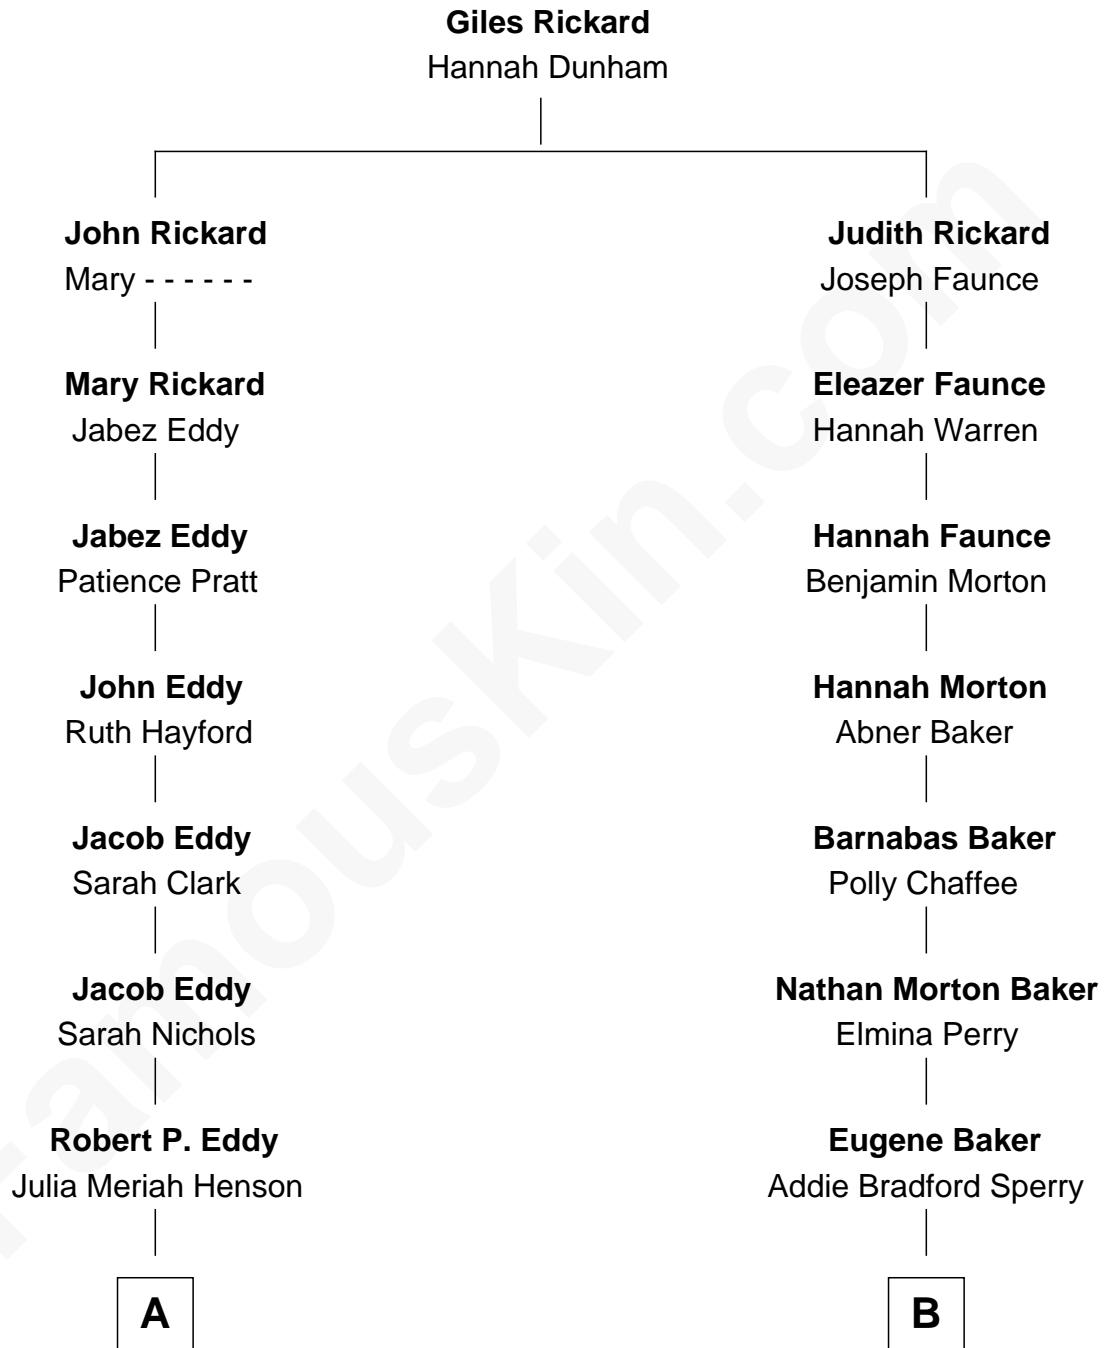

## Relationship Chart of

### Duane Eddy

Rock & Roll Hall of Fame Guitarist

9th cousin 1 time removed of

**Tom Brokaw**

TV Journalist and Author

FamousKin.com