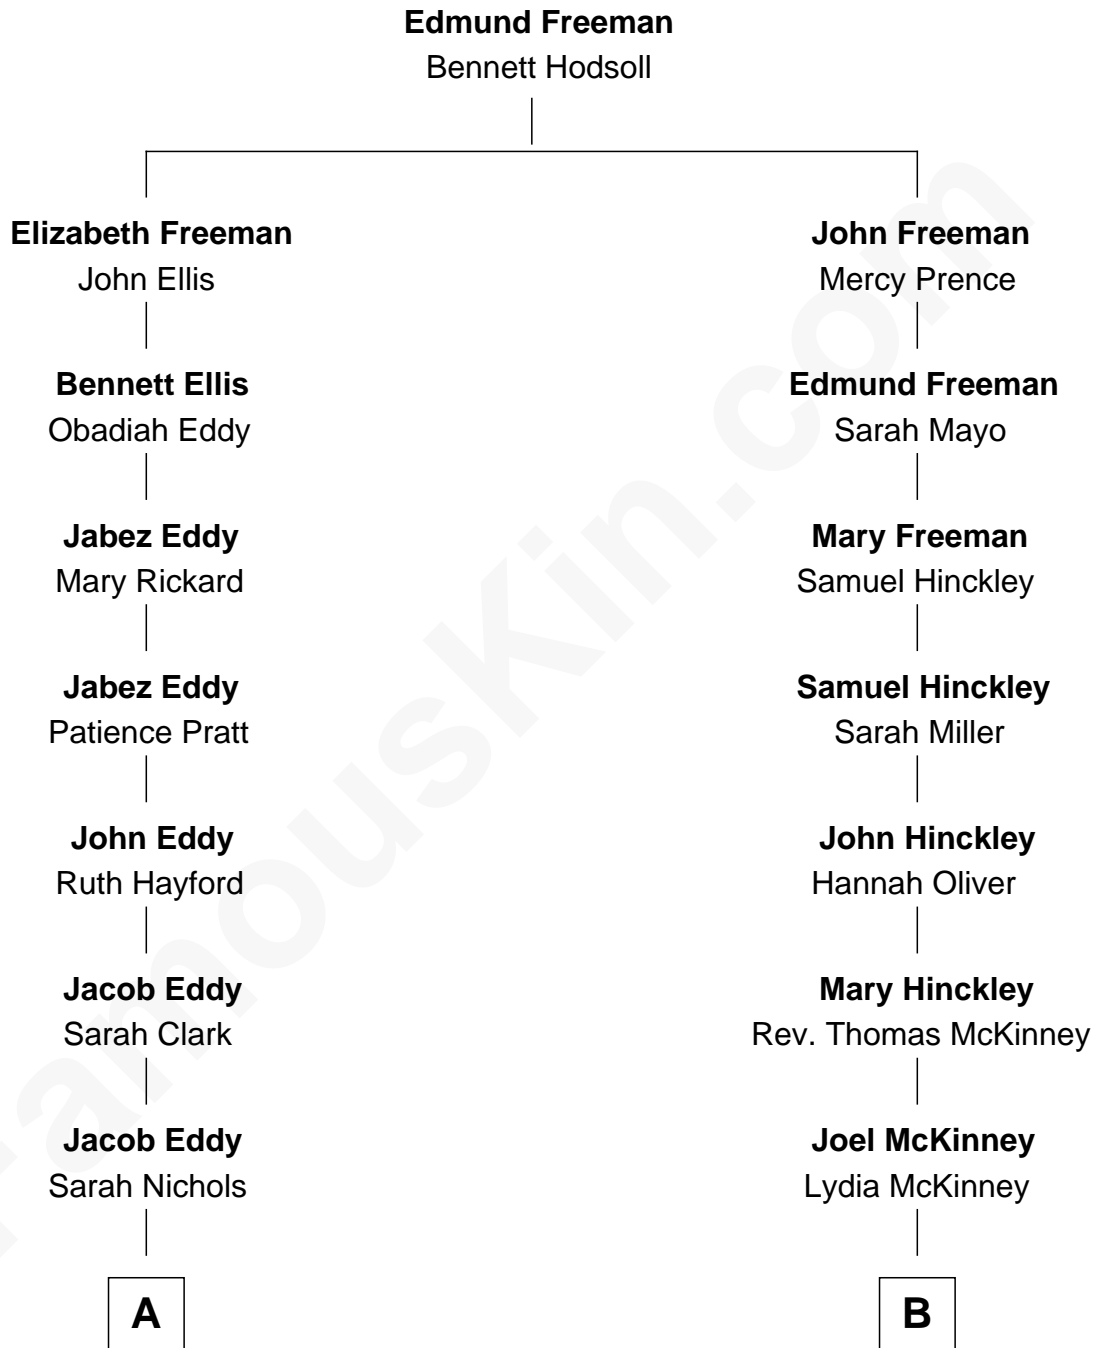

FamousKin.com

Relationship Chart of

Duane Eddy

Rock & Roll Hall of Fame Guitarist

11th cousin 1 time removed of

Tia Mowry
TV Actress

Tia Mowry photo by [Sidewalks Entertainment](#) (CC BY SA 3.0 DE)