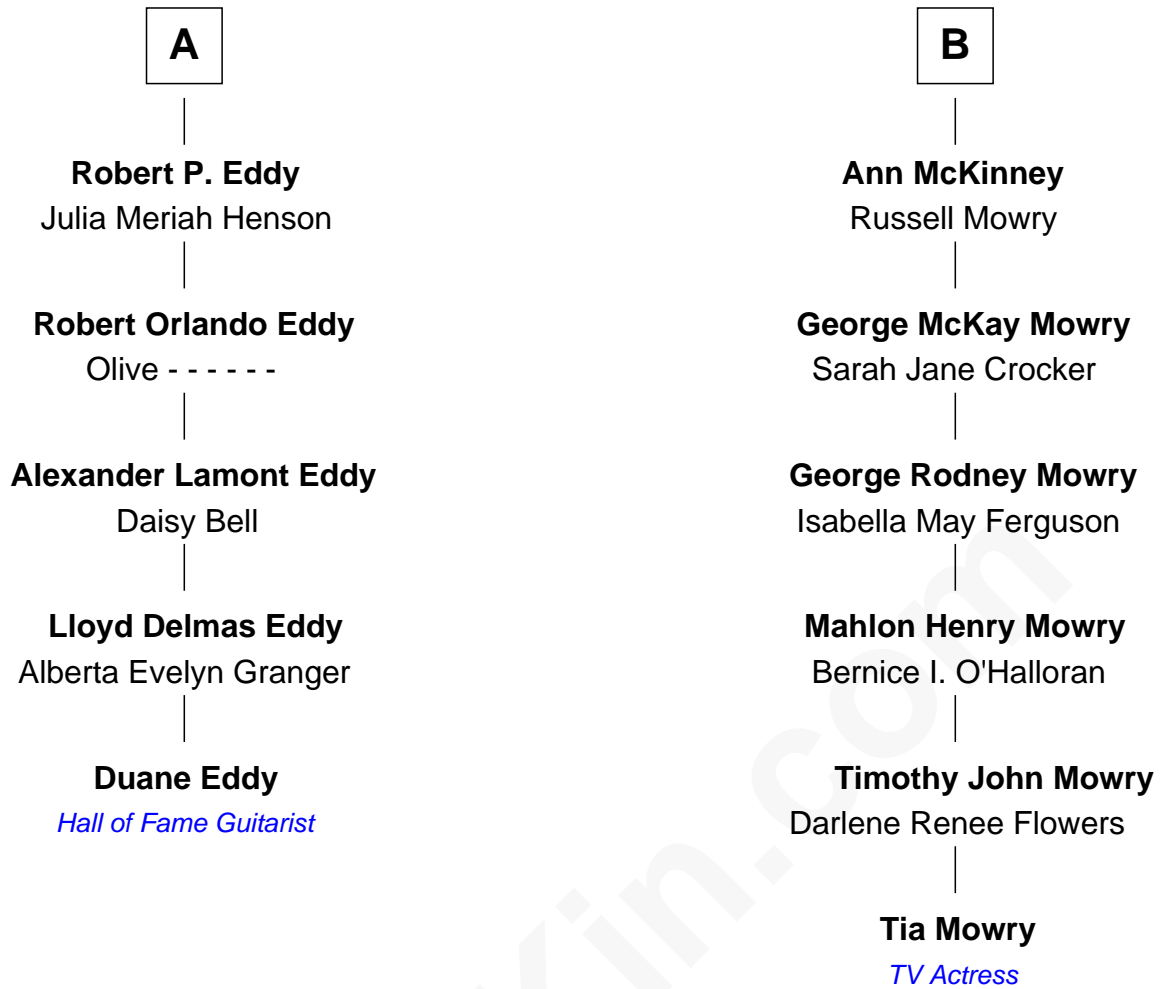

FamousKin.com

Relationship Chart of

Duane Eddy

Rock & Roll Hall of Fame Guitarist

11th cousin 1 time removed of

Tia Mowry
TV Actress

Tia Mowry photo by [Sidewalks Entertainment](#) (CC BY SA 3.0 DE)