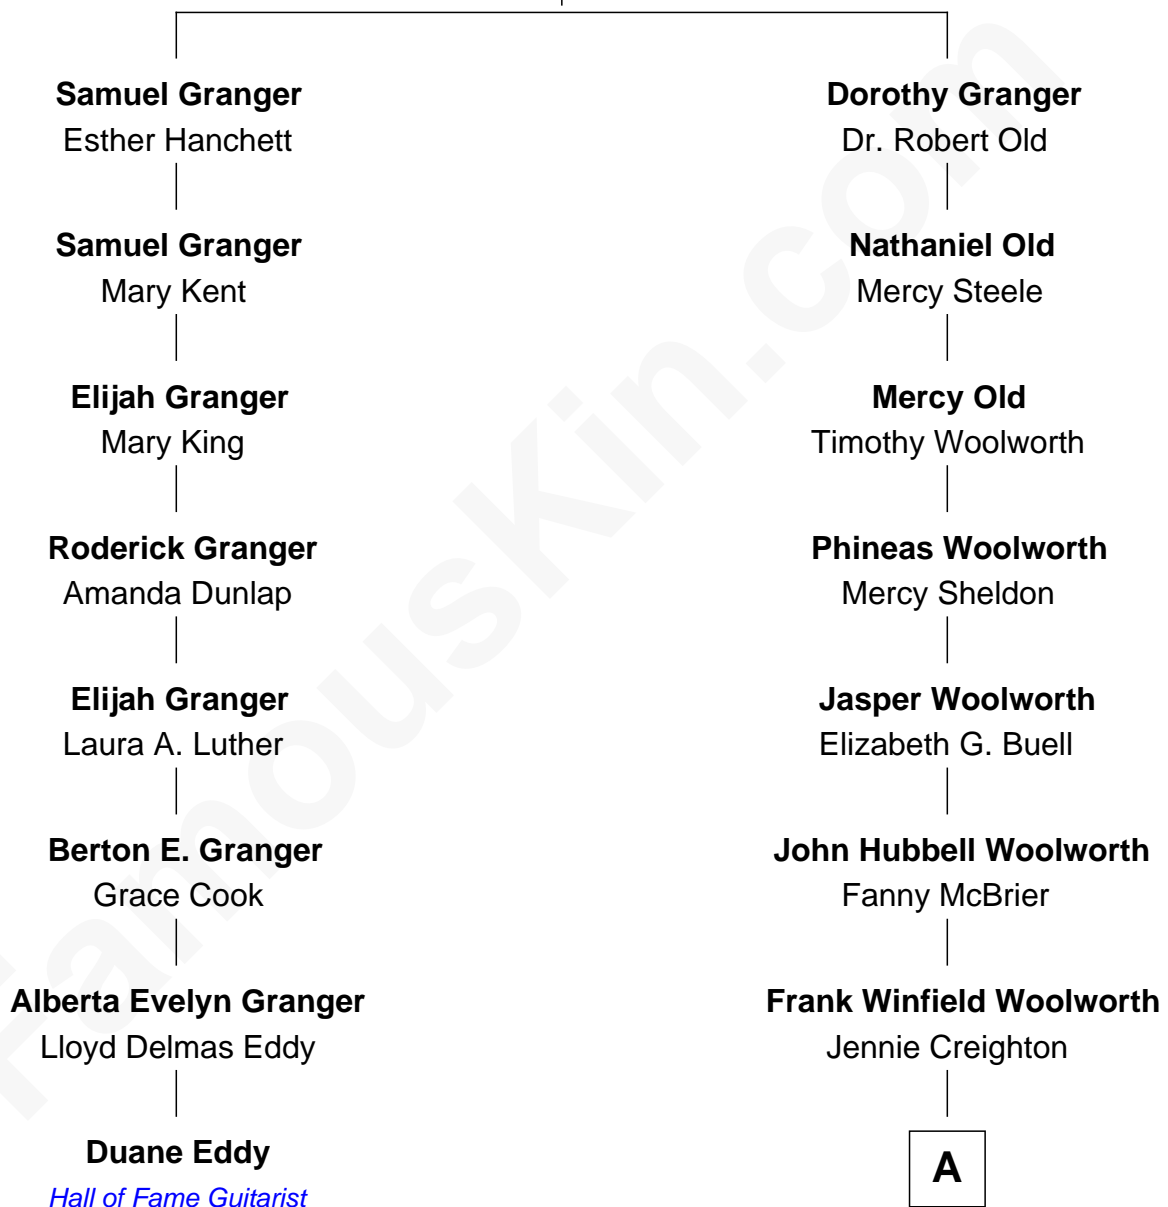

FamousKin.com

Relationship Chart of

Duane Eddy

Rock & Roll Hall of Fame Guitarist

7th cousin 1 time removed of

Barbara Hutton

Socialite (aka "Poor Little Rich Girl")

Launcelot Granger

Joanna Adams

A

Edna Woolworth
Franklyn Laws Hutton

Barbara Hutton
"Poor Little Rich Girl"

FamousKin.com