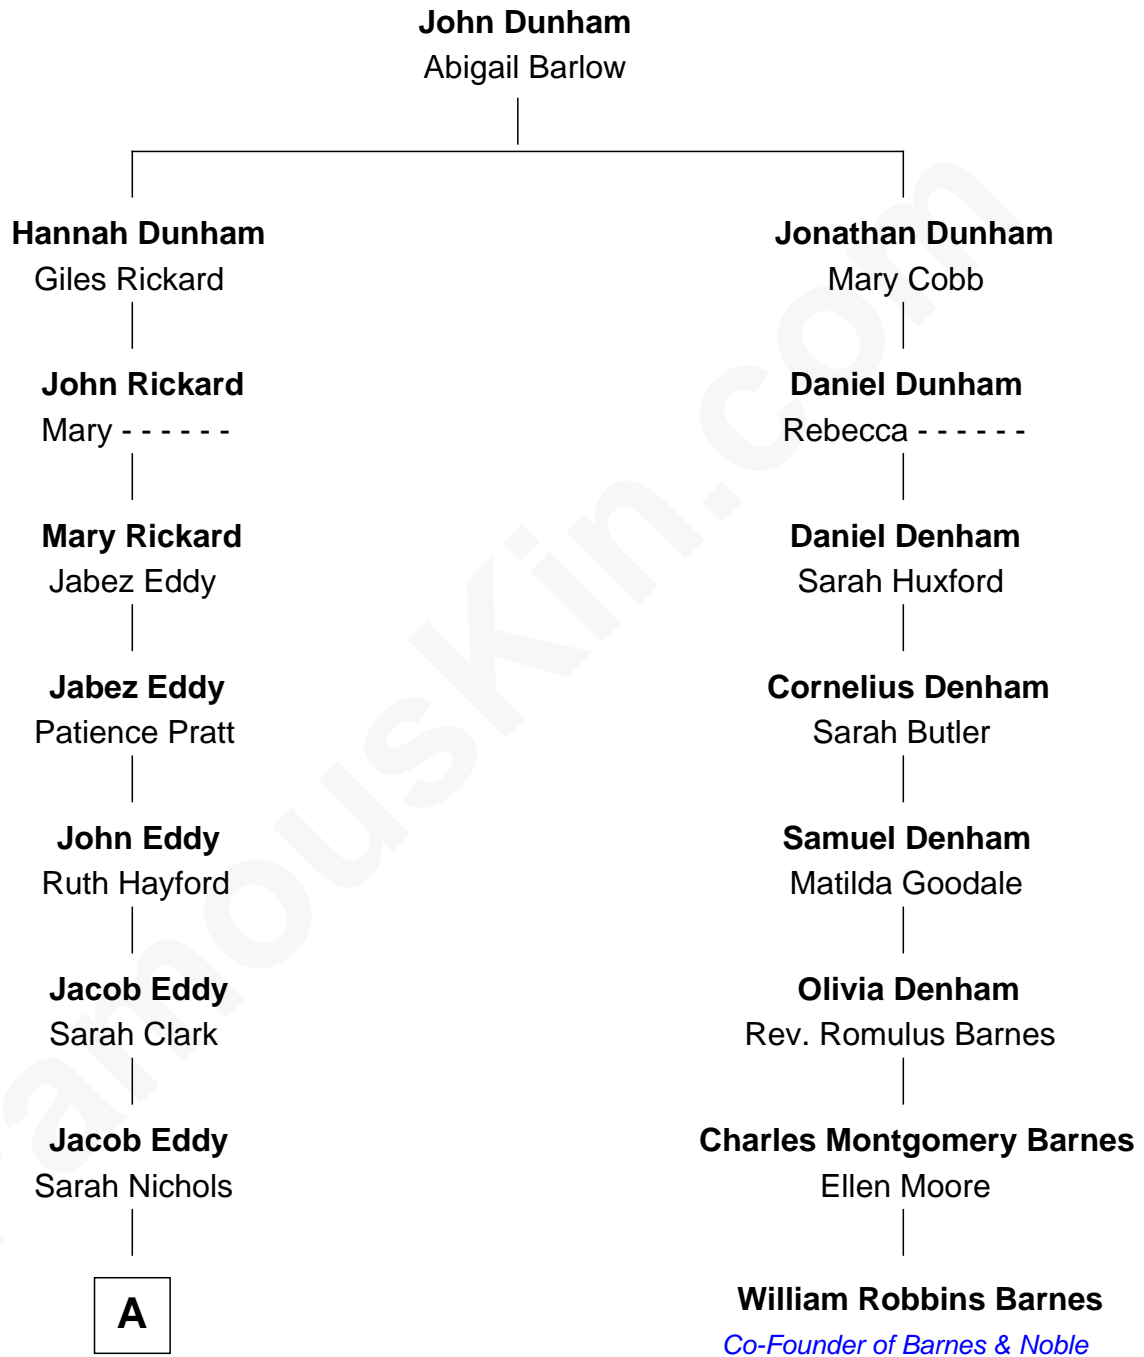

## Relationship Chart of

### Duane Eddy

*Rock & Roll Hall of Fame Guitarist*

7th cousin 4 times removed of

**William Robbins Barnes**

*Co-Founder of Barnes & Noble*

**A**

Robert P. Eddy  
Julia Meriah Henson

Robert Orlando Eddy  
Olive - - - - -