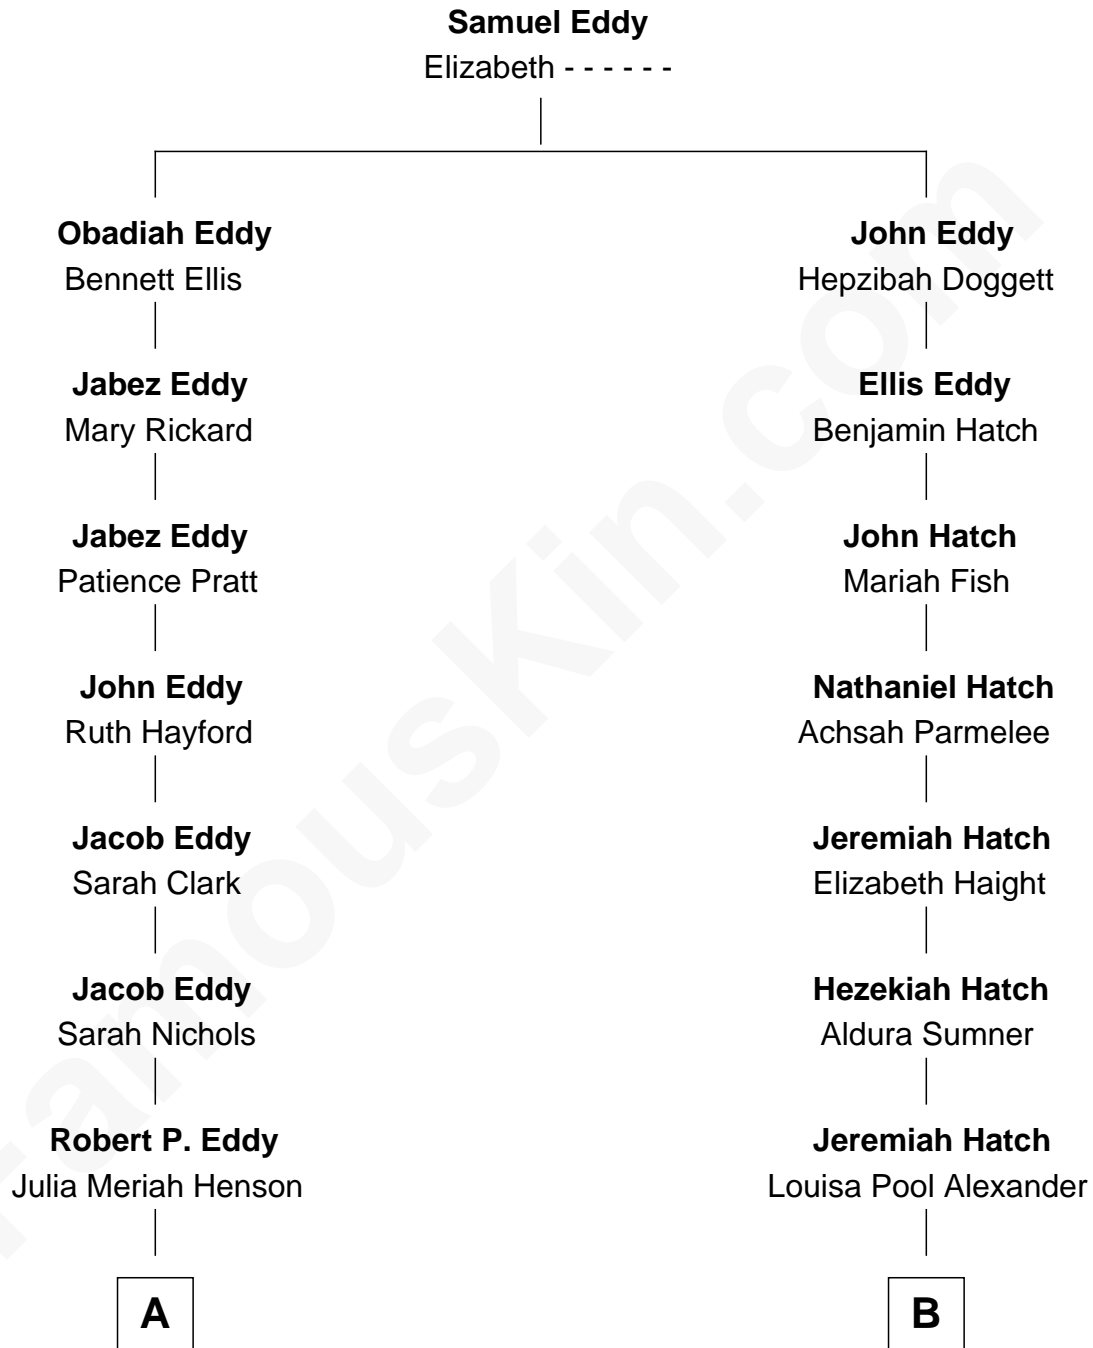

FamousKin.com Relationship Chart of

Duane Eddy

Rock & Roll Hall of Fame Guitarist

9th cousin 1 time removed of

Orrin Hatch

U.S. Senator from Utah

FamousKin.com