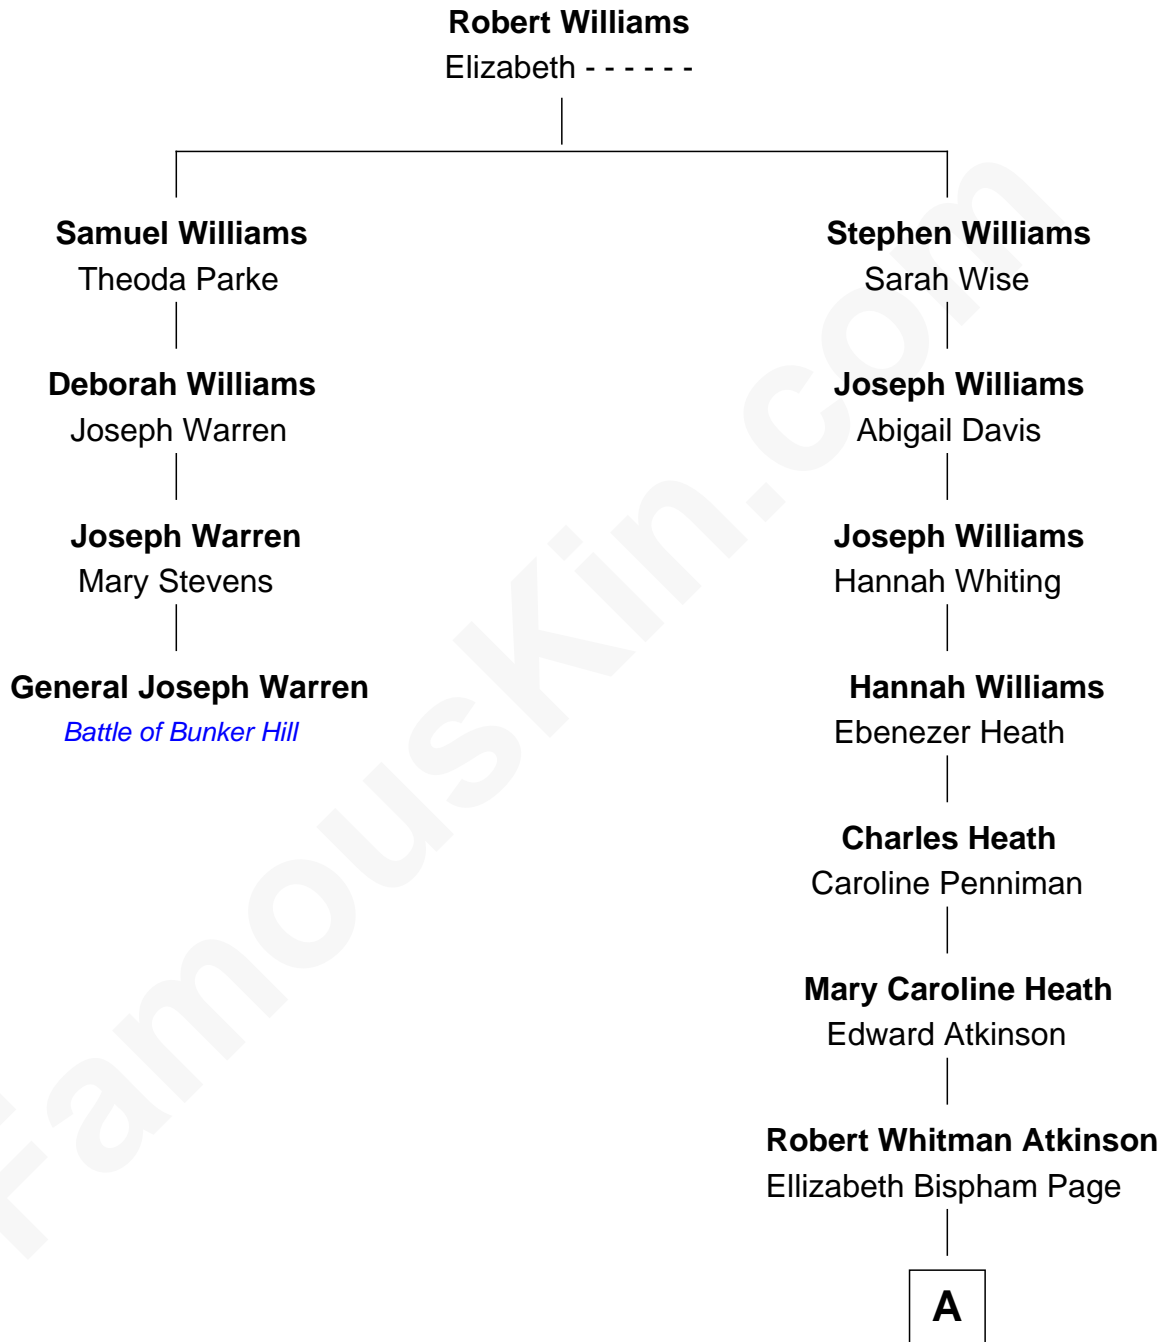

**FamousKin.com**  
**Relationship Chart of**  
**General Joseph Warren**  
*Killed at Battle of Bunker Hill*

**3rd cousin 5 times removed of**  
**Sam Waterston**  
*Stage, TV and Movie Actor*

A

Alice Tucker Atkinson  
George Chychele Waterston

Sam Waterston  
*Stage, TV and Movie Actor*

FamousKin.com