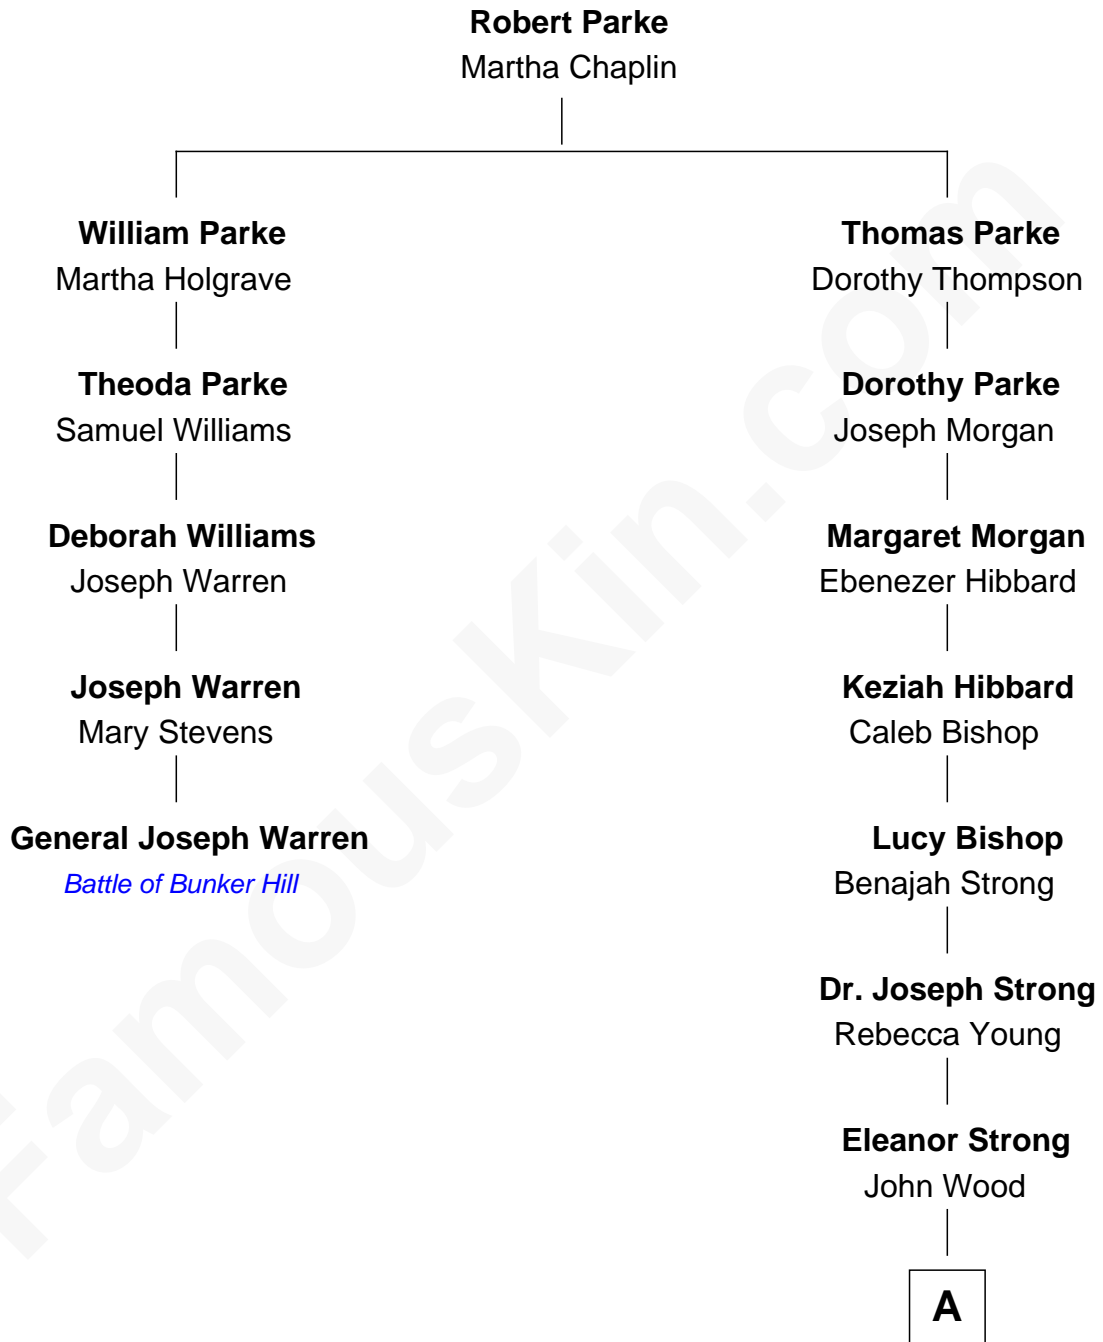

FamousKin.com Relationship Chart of

General Joseph Warren

Killed at Battle of Bunker Hill

4th cousin 7 times removed of

Princess Diana

Princess of Wales

A

—
Ellen Wood

Franklin H. Work

—
Frances Eleanor Work

James Boothby Burke Roche

—
Edmund Maurice Burke Roche

Ruth Sylvia Gill

—
Frances Ruth Burke Roche

Edward John Spencer

—
Princess Diana