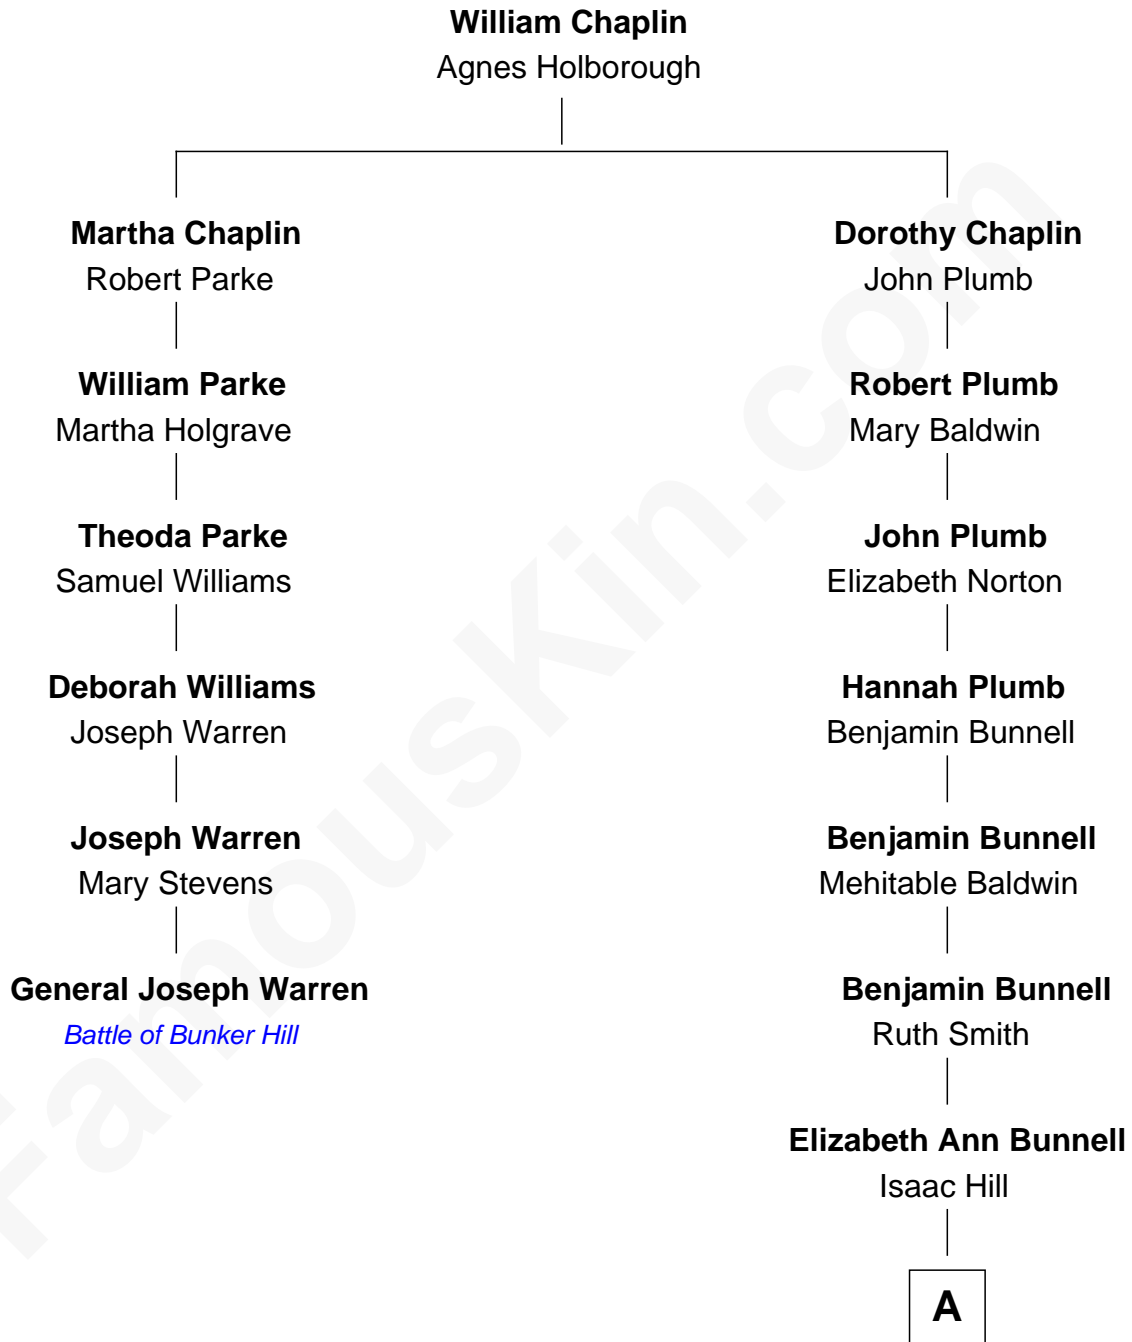

FamousKin.com
Relationship Chart of
General Joseph Warren
Killed at Battle of Bunker Hill

5th cousin 8 times removed of
Anna Gunn
TV and Movie Actress

A

Benjamin Hill
Julia Ann Stevens

Alvin Hill
Salina Robbins

Salina Hill
George J. Clemens

Rose C. Clemens
Earl Leland Gunn

Clemens Earl Gunn
Ida McKinley Day

Clemens Earl Gunn
Sharon Anna Kathryn Peters

Anna Gunn
TV and Movie Actress