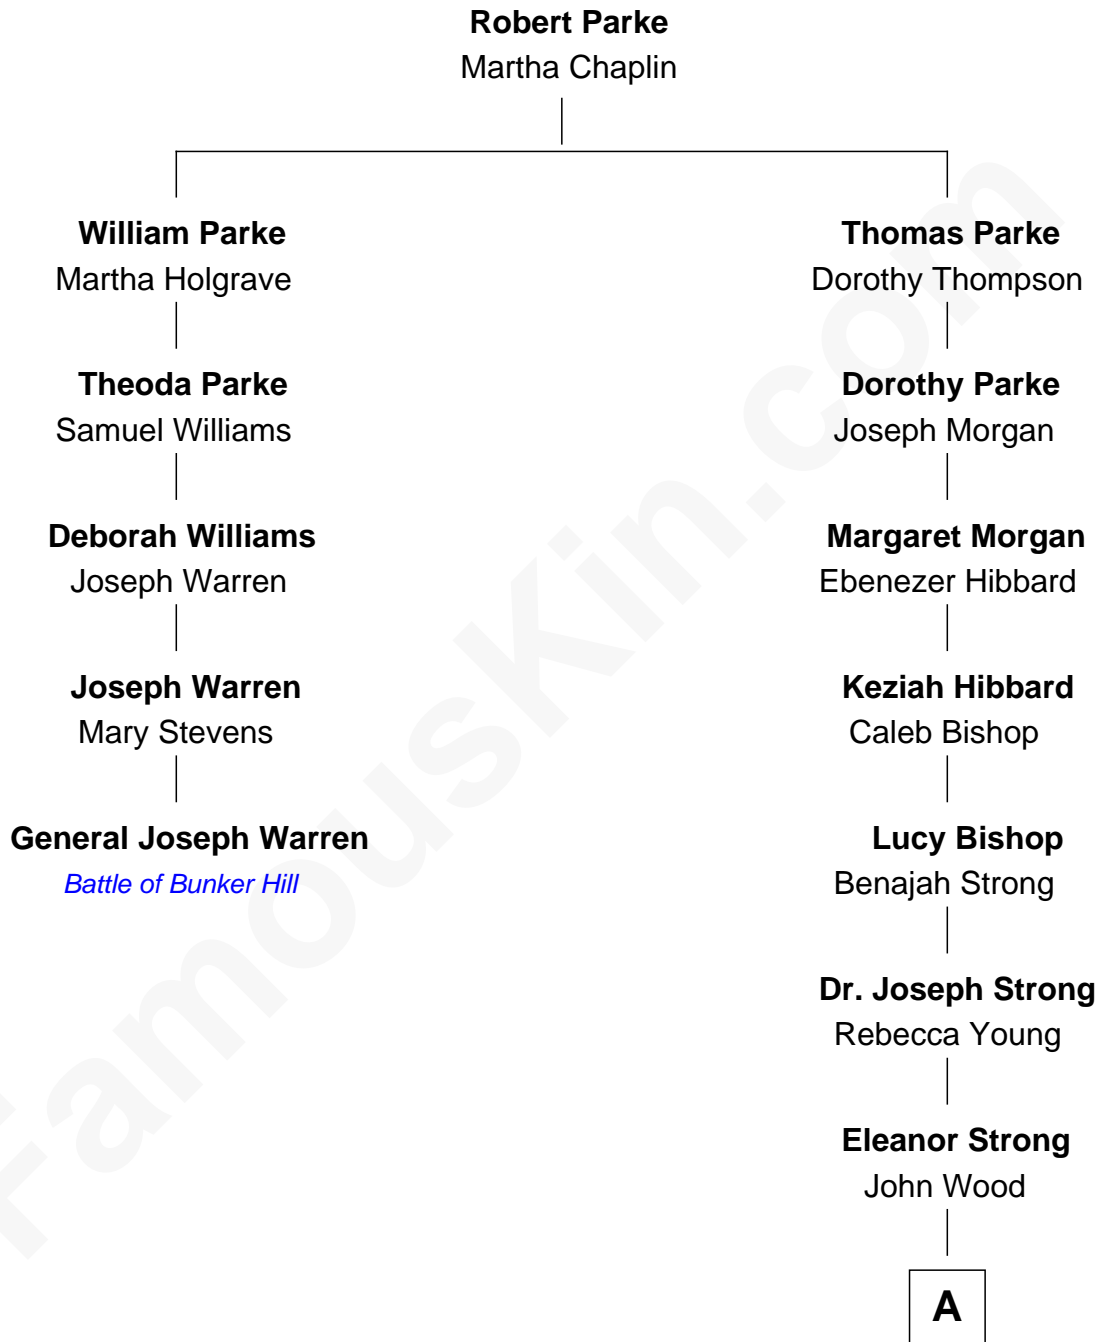

FamousKin.com
Relationship Chart of
General Joseph Warren
Killed at Battle of Bunker Hill

4th cousin 8 times removed of

Prince Harry
Duke of Sussex

A

Ellen Wood

Franklin H. Work

Frances Eleanor Work

James Boothby Burke Roche

Edmund Maurice Burke Roche

Ruth Sylvia Gill

Frances Ruth Burke Roche

Edward John Spencer

Princess Diana Frances Spencer

Charles III, King of the United Kingdom

Prince Harry

Duke of Sussex