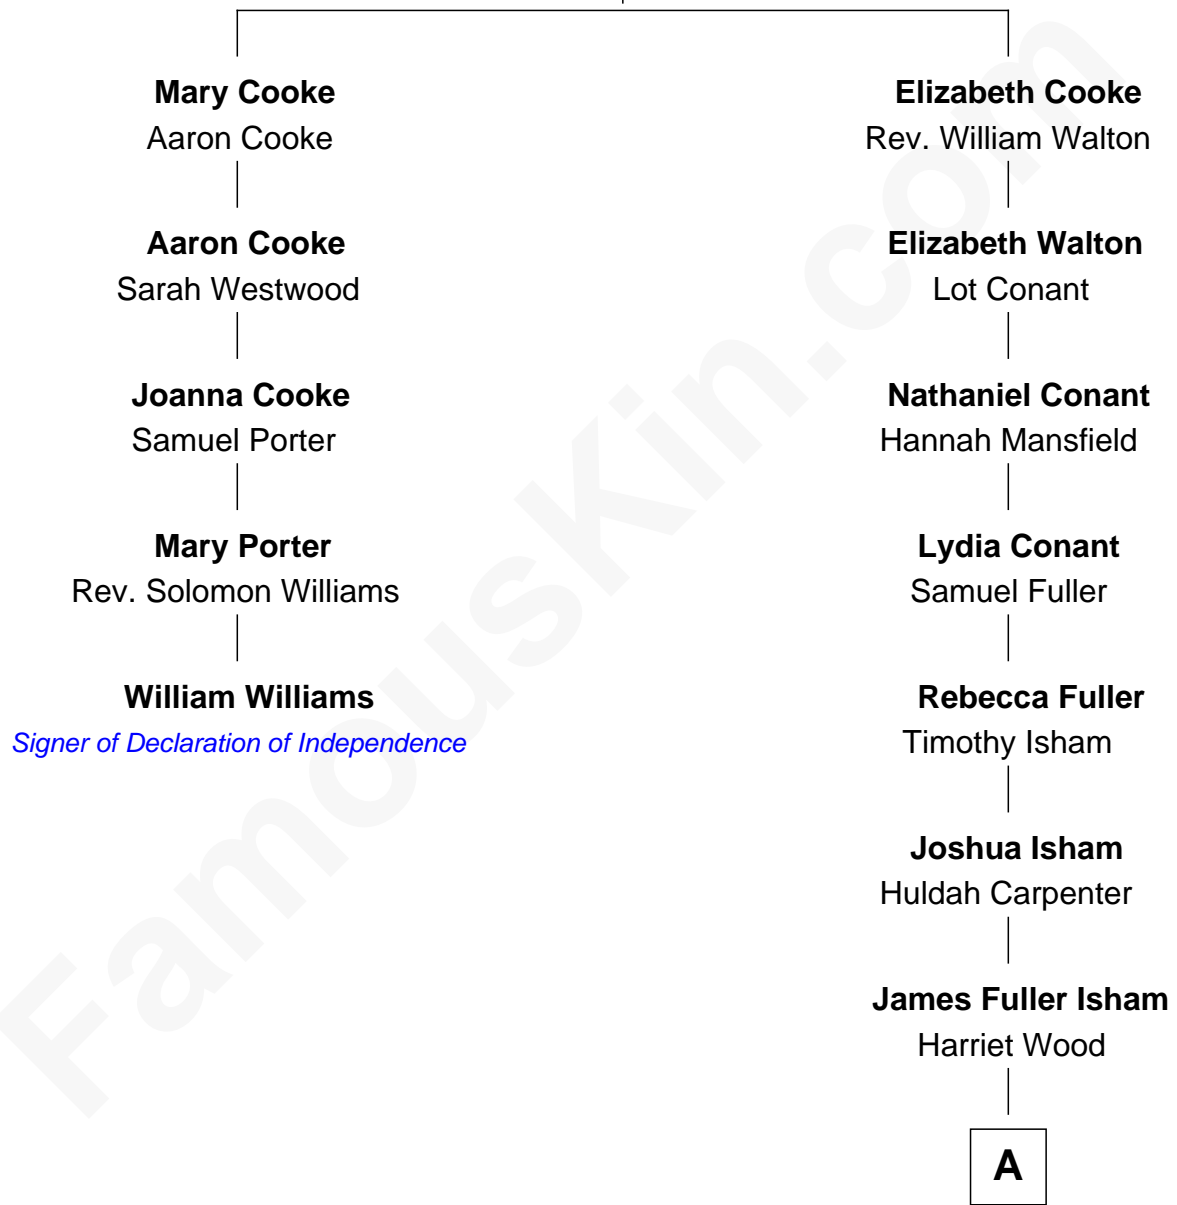

## Relationship Chart of

### William Williams

*Signer of the Declaration of Independence*

4th cousin 7 times removed of

**Mark Isham**

*Musician, Film Composer*

**William Cooke**  
Martha White

**A**

**Joshua Henry Isham**  
Christiana Towne Messer

**James Henry Isham**  
Julia Elizabeth Rouse

**Howard Fuller Isham**  
Laura Wilkinson Ware

**Howard Fuller Isham**  
Patricia Jane Hammond

**Mark Isham**  
*Musician, Film Composer*