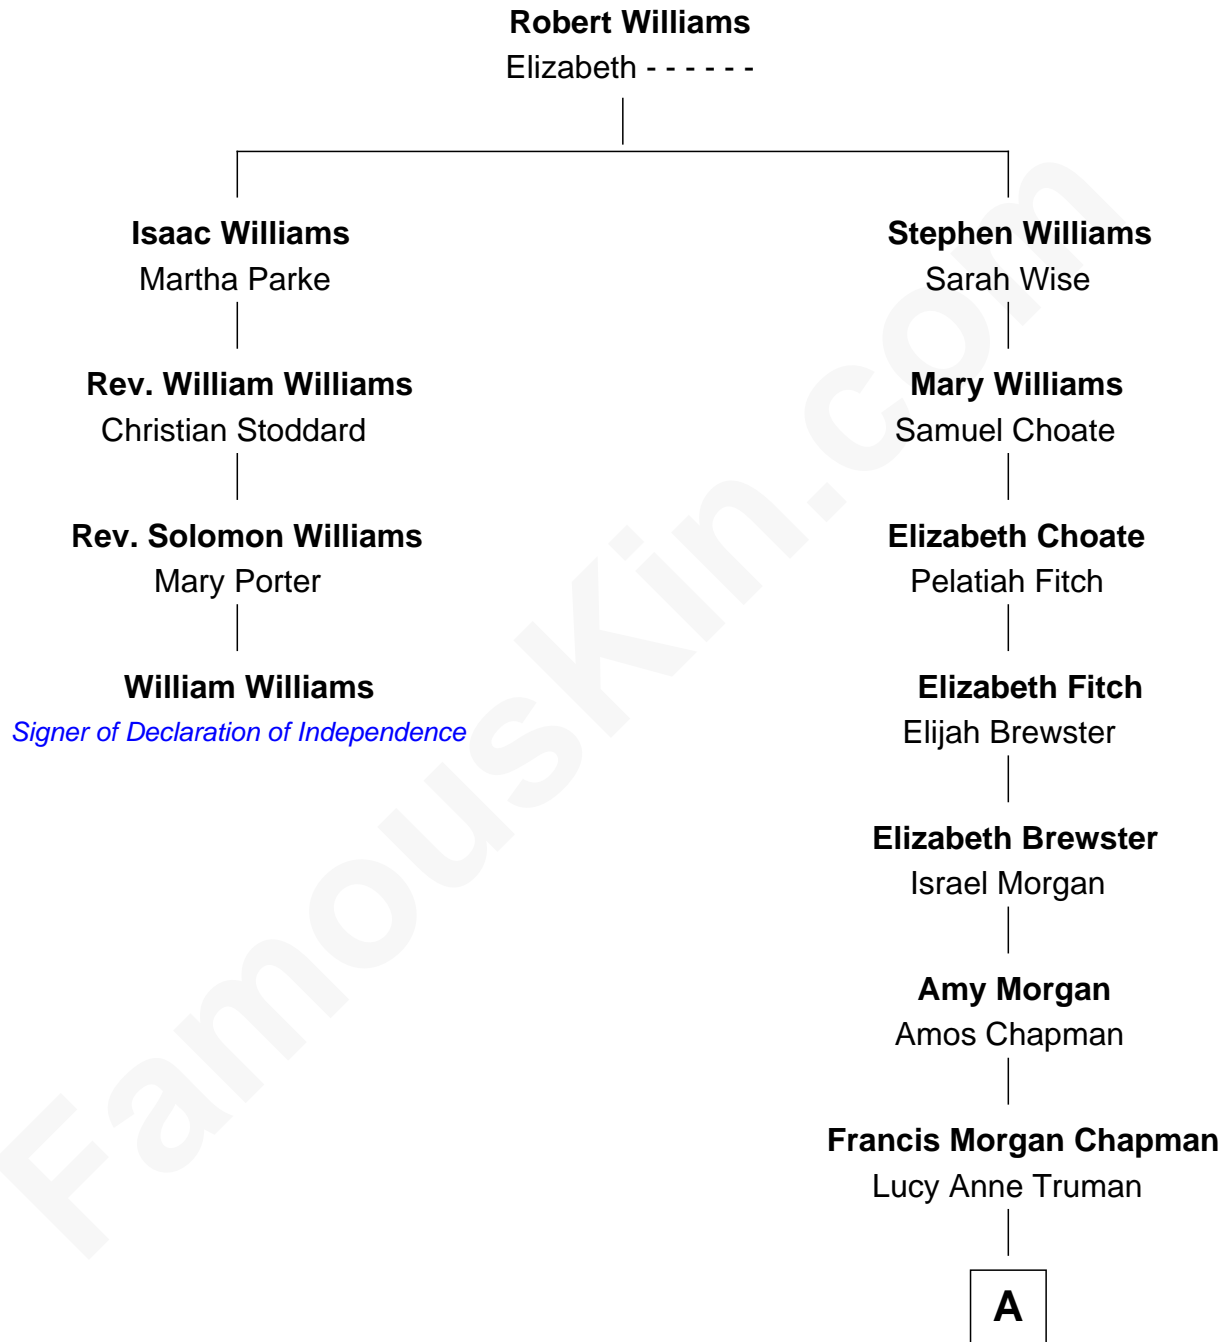

FamousKin.com

Relationship Chart of

William Williams

Signer of the Declaration of Independence

3rd cousin 6 times removed of

Winthrop Rockefeller

37th Governor of Arkansas

A

Abby Pearce Truman Chapman

Nelson Wilmarth Aldrich

Abby Greene Aldrich

John Davison Rockefeller

Winthrop Rockefeller

37th Governor of Arkansas

FamousKin.com