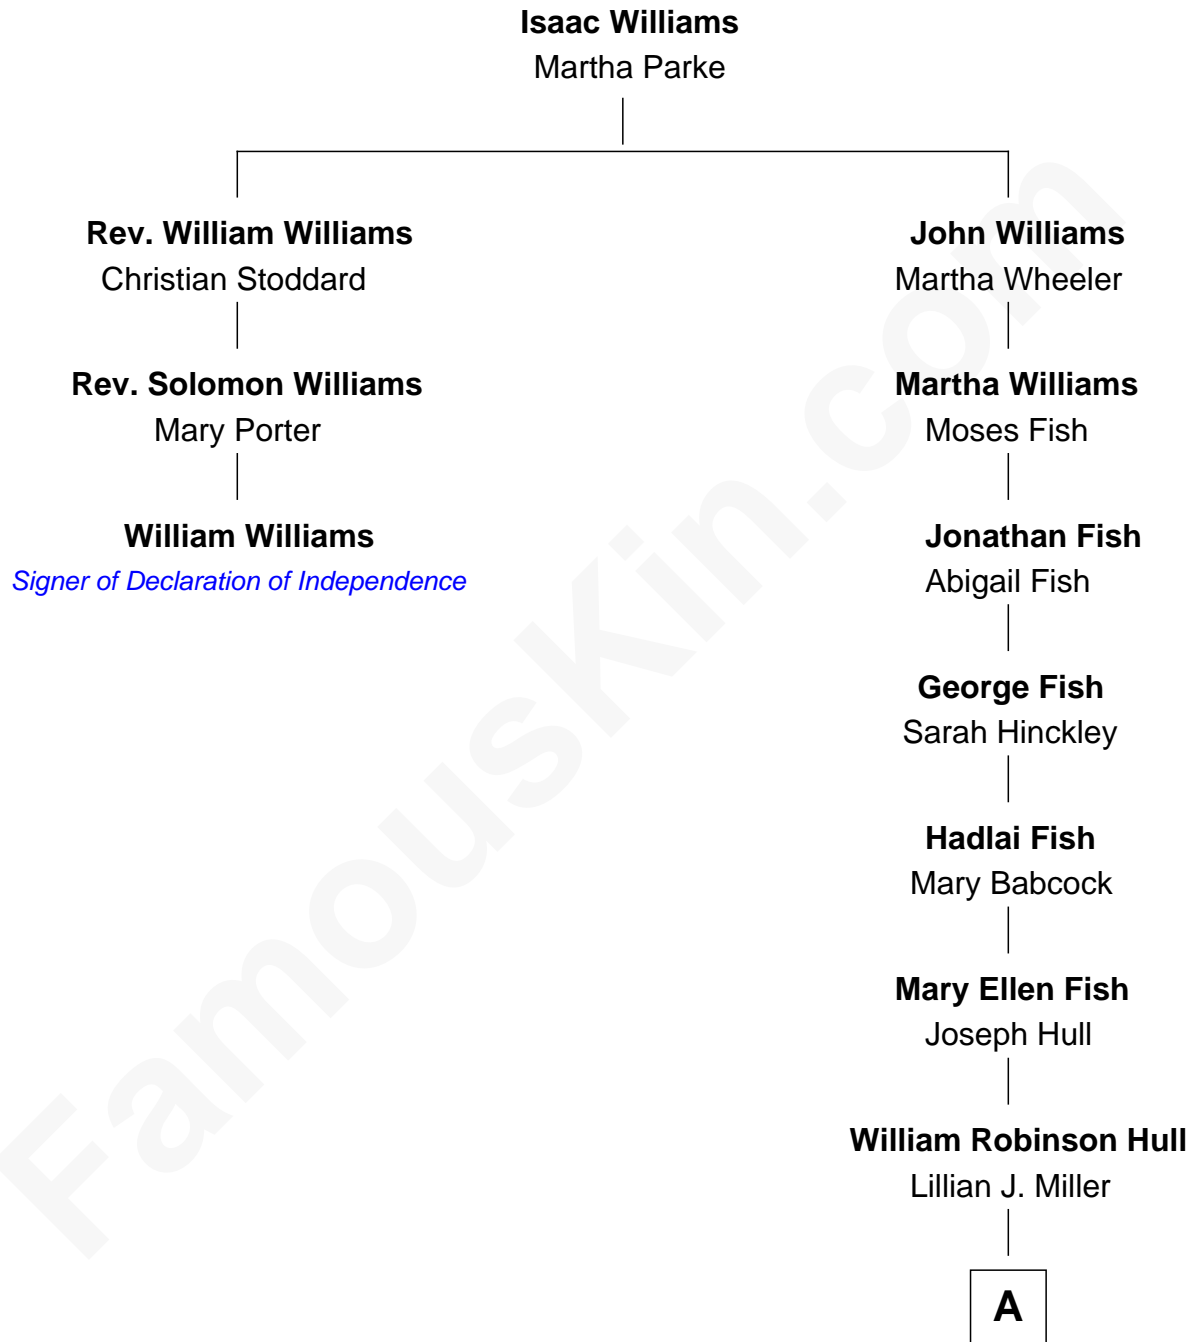

## Relationship Chart of

### William Williams

*Signer of the Declaration of Independence*

2nd cousin 8 times removed of

**Gretchen Mol**

*TV and Movie Actress*

**A**

—  
**Virgia Viola Hull**  
Harry Clift Morgan

—  
**Henry Williams Morgan**  
Beatrix Chappuis