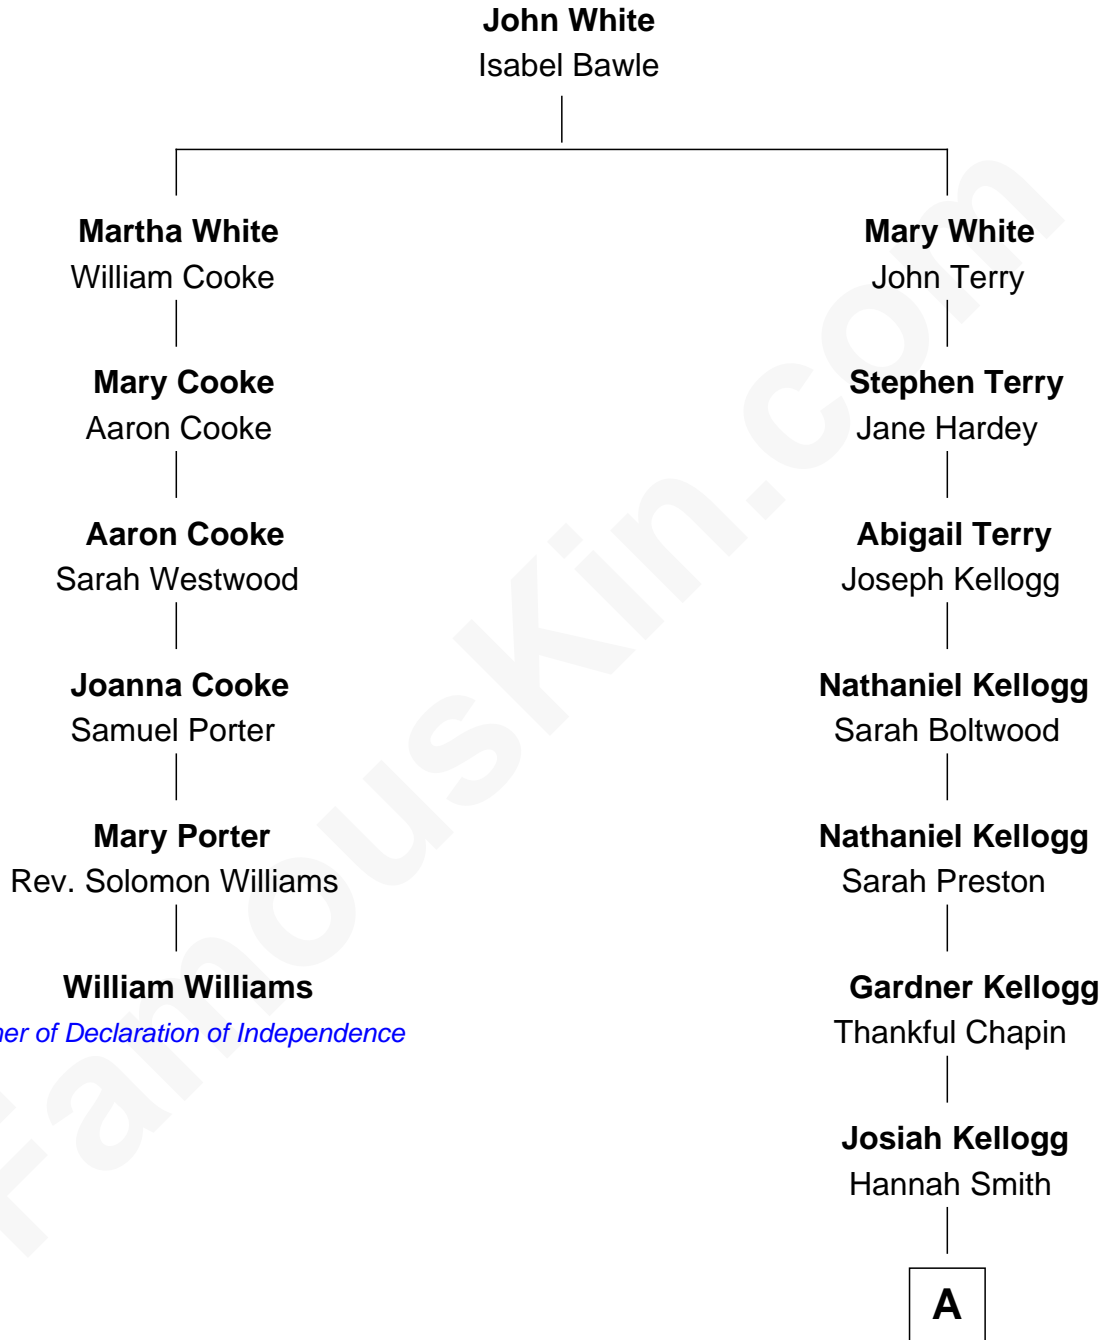

FamousKin.com

Relationship Chart of

William Williams

Signer of the Declaration of Independence

5th cousin 3 times removed of

W. K. Kellogg

Founder of the Kellogg Company

A

John Preston Kellogg

Ann Janette Stanley

W. K. Kellogg

Founder of the Kellogg Company

FamousKin.com