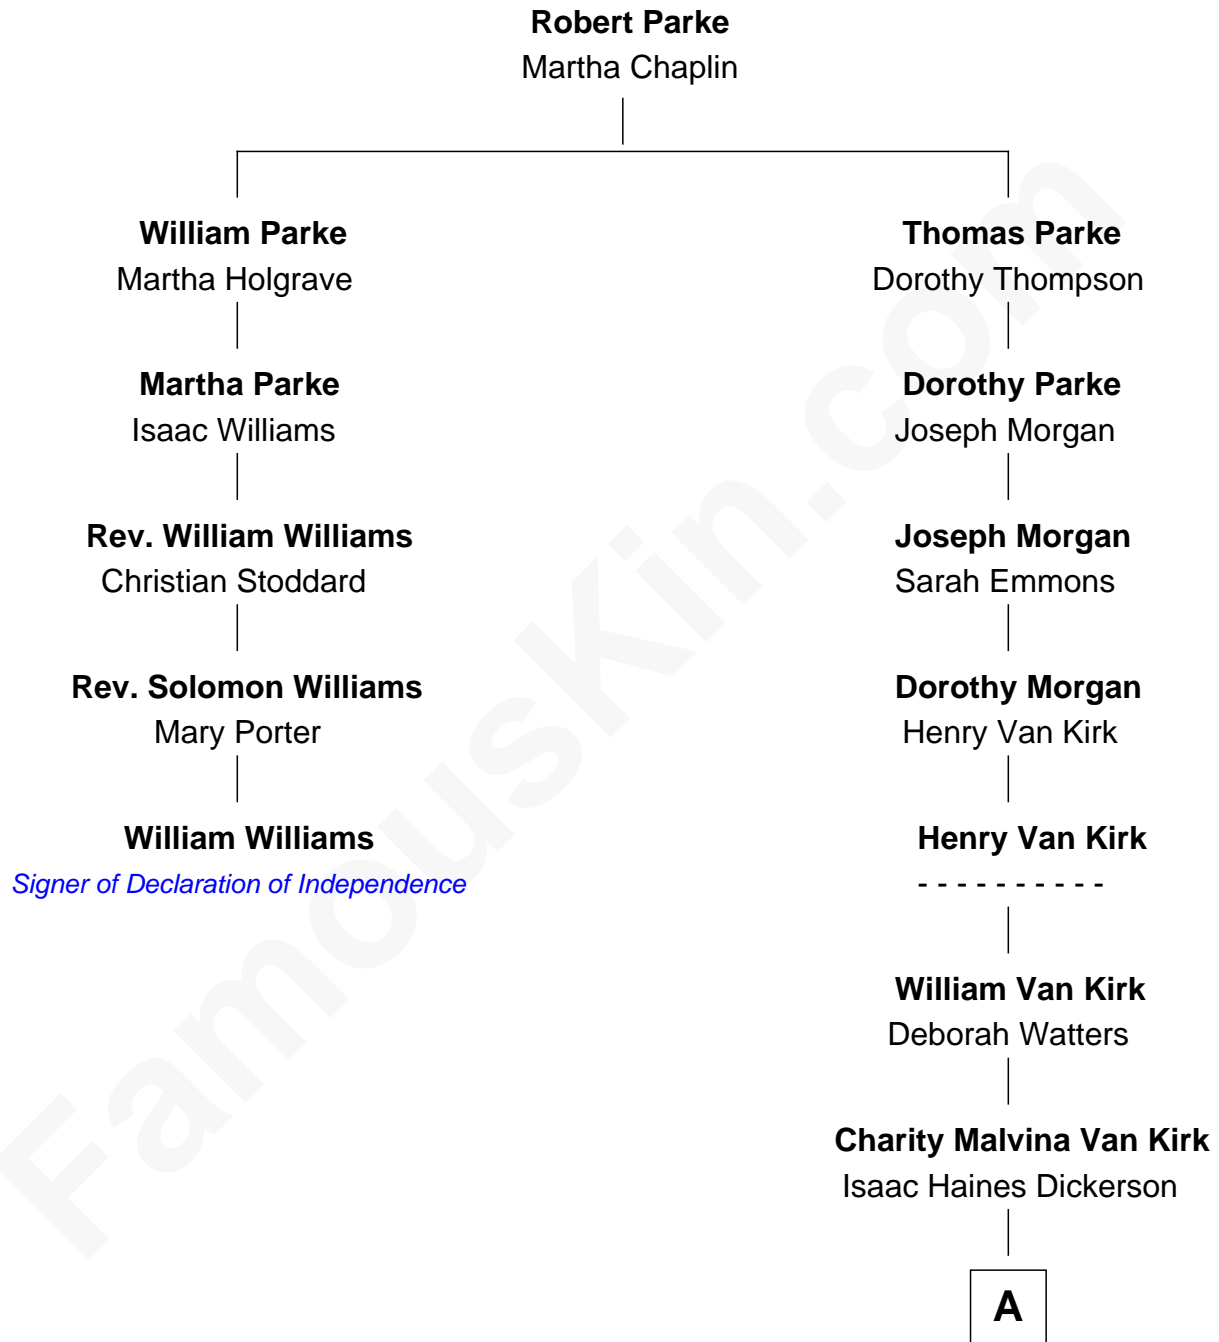

# FamousKin.com

## Relationship Chart of

### William Williams

*Signer of the Declaration of Independence*

4th cousin 4 times removed of

**Warren G. Harding**  
*29th U.S. President*

**A**

**Phoebe Elizabeth Dickerson**

Dr. George Tryon Harding

**Warren G. Harding**

*29th U.S. President*

FamousKin.com