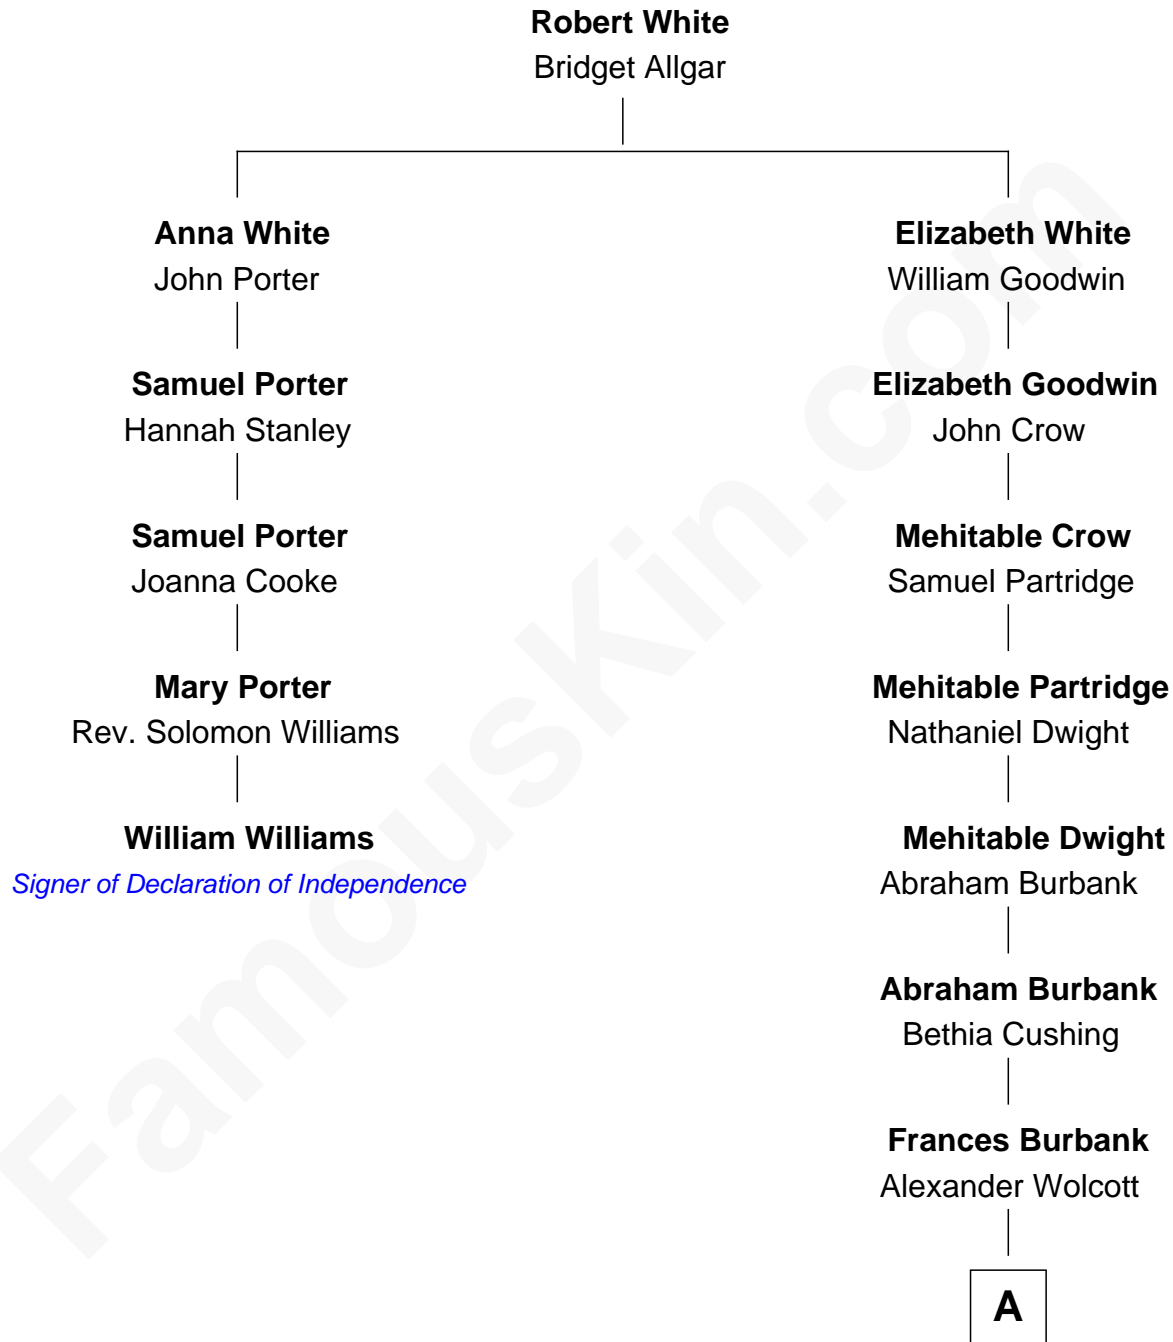

FamousKin.com

Relationship Chart of

William Williams

Signer of the Declaration of Independence

4th cousin 6 times removed of

Juliette Gordon Low

Founder of the Girl Scouts

A

—
Frances Wolcott
Arthur William Magill

—
Juliette Augusta Magill
John Harris Kinzie

—
Eleanor Lytle Kinzie
William Washington Gordon

—
Juliette Gordon Low
Founder of the Girl Scouts