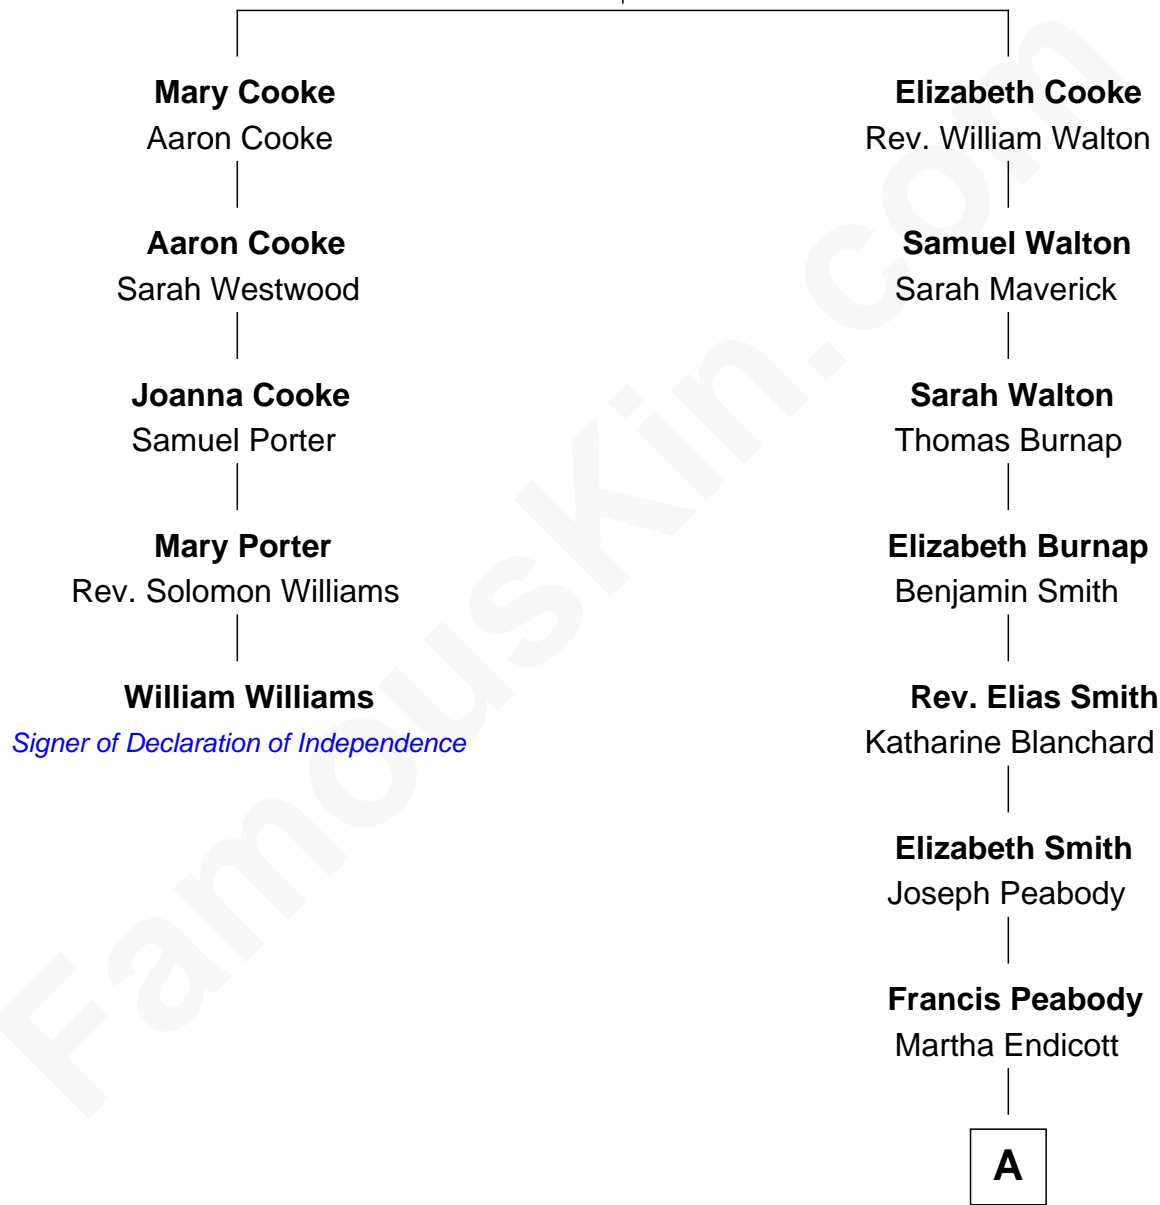

FamousKin.com

Relationship Chart of

William Williams

Signer of the Declaration of Independence

4th cousin 7 times removed of

Kyra Sedgwick

TV and Movie Actress

William Cooke
Martha White

A

Samuel Endicott Peabody

Marianne Cabot Lee

Rev. Dr. Endicott Peabody

Fannie Peabody

Helen Peabody

Robert Minturn Sedgwick

Henry Dwight Sedgwick