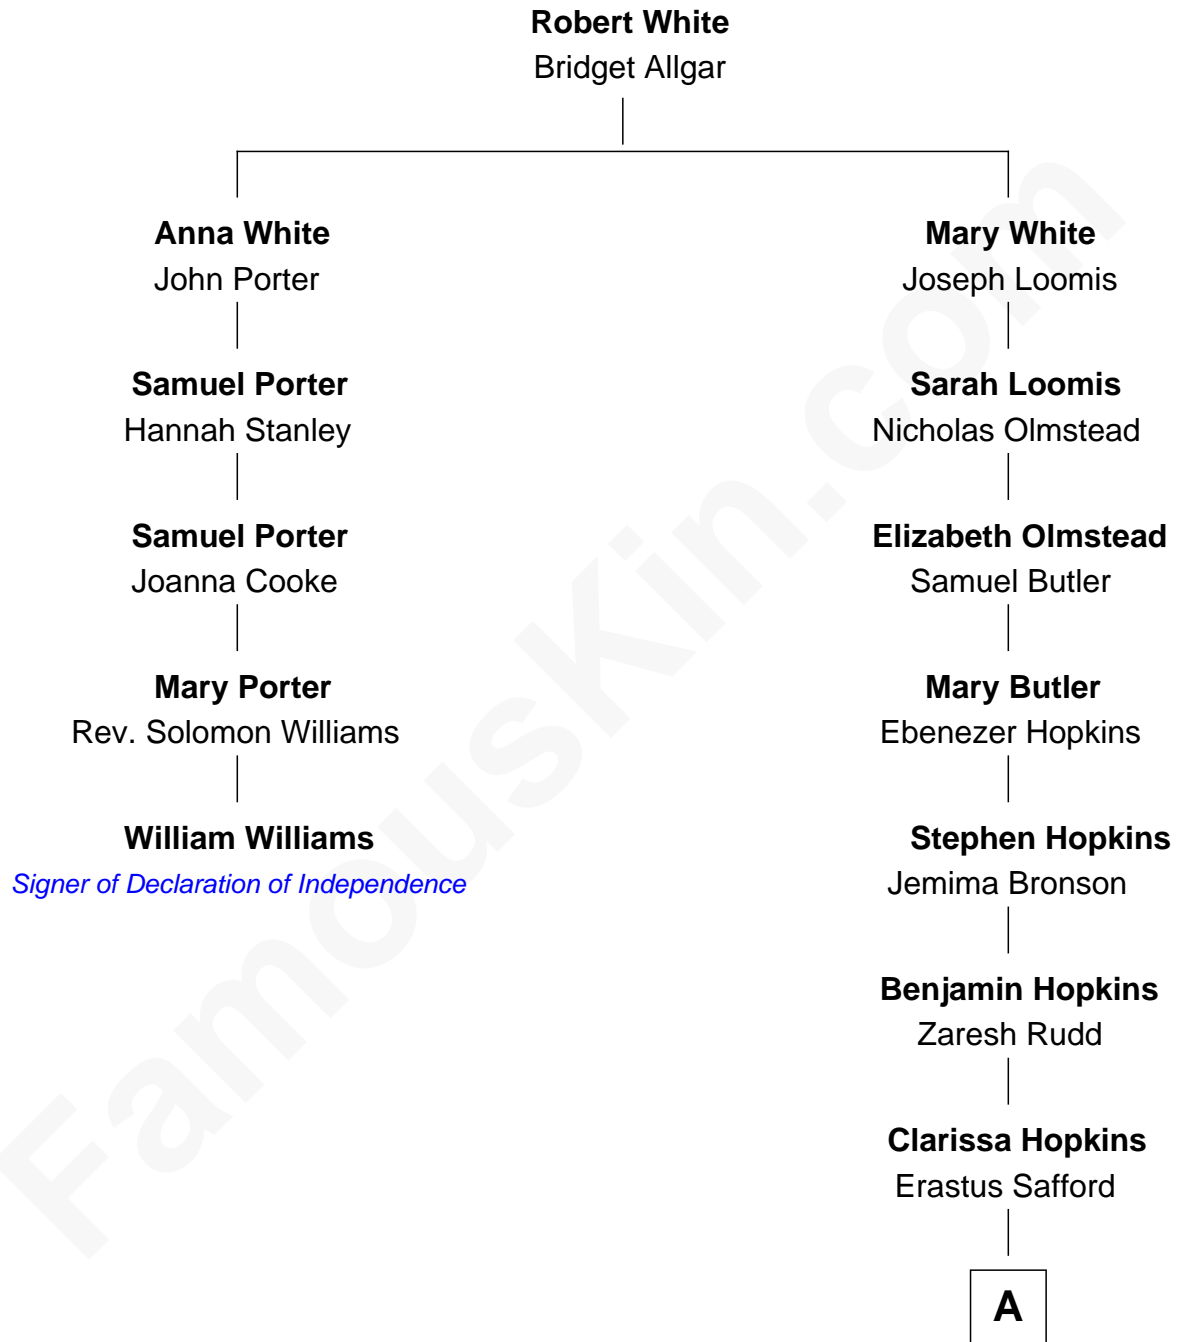

## Relationship Chart of

### William Williams

*Signer of the Declaration of Independence*

4th cousin 10 times removed of

**Ava Michelle**

*Model and Actress*

**A**

**Hopkins Safford**

Sophia Stone

**Mahala Julia Safford**

Heman Hunt

**John Jed Hunt**

Anna F. Holyoke

**Flavilla May Hunt**

Charles Thompson Gray

**Ruth Marion Gray**

George William Cota