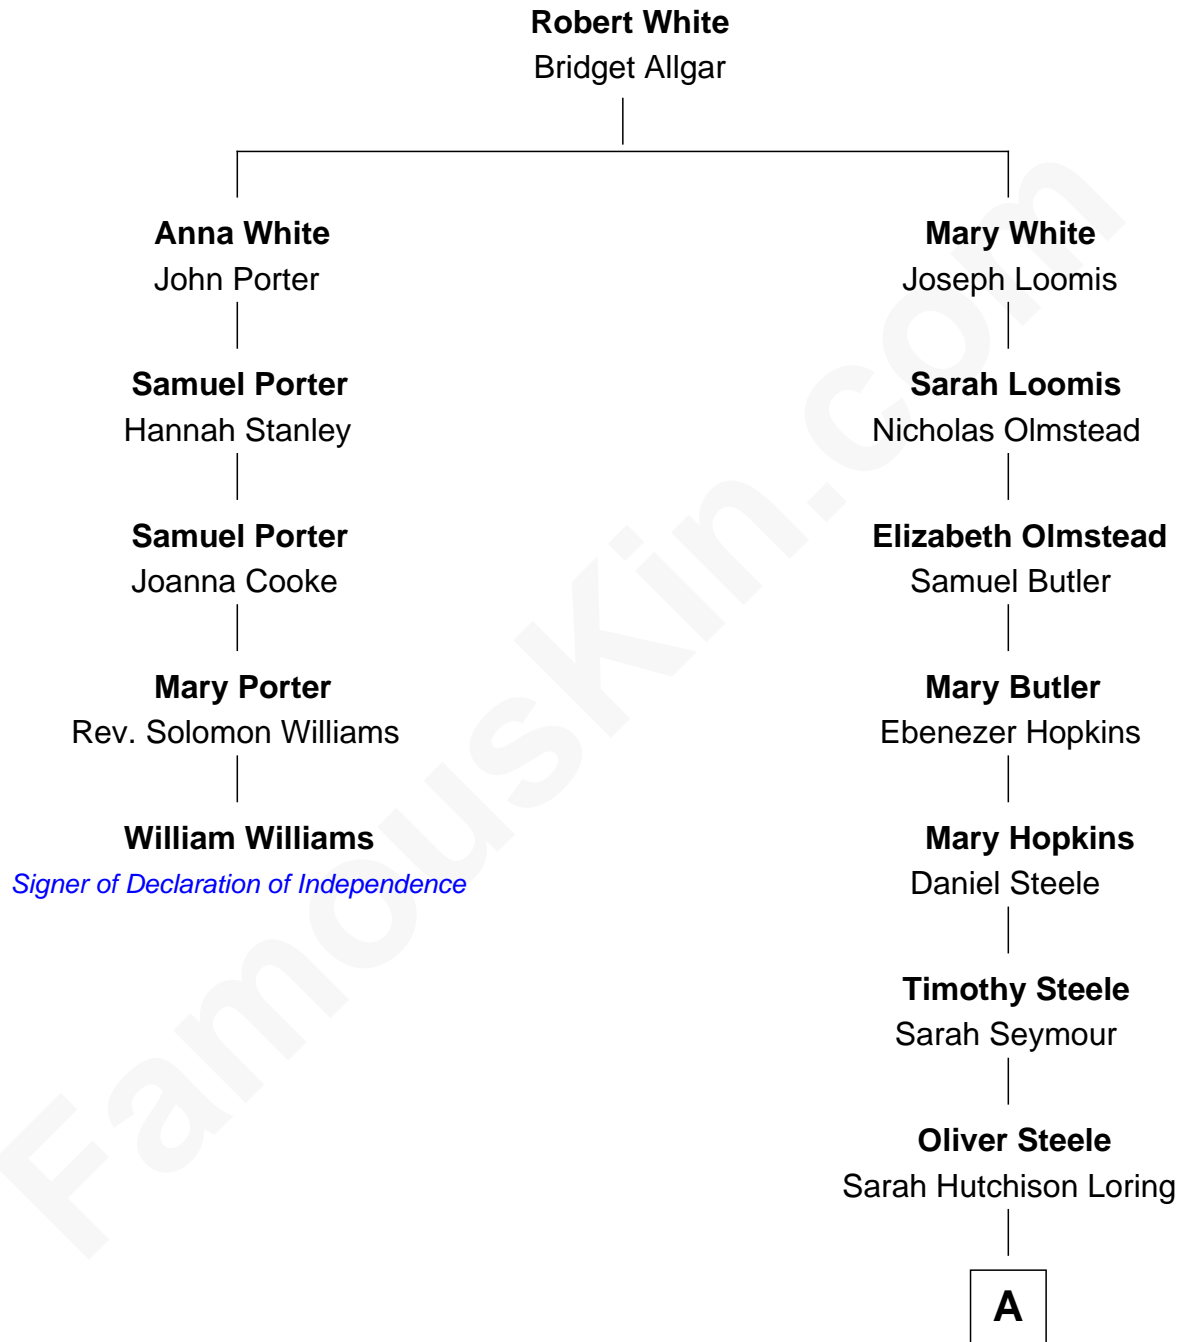

FamousKin.com

Relationship Chart of

William Williams

Signer of the Declaration of Independence

4th cousin 5 times removed of

Benton MacKaye

Co-Founder, Appalachian Trail

A

Emily Benton Steele

Col. James Morrison MacKaye

James Morrison Steele MacKaye

Mary Ellen Keith Medbery

Benton MacKaye

Co-Founder, Appalachian Trail

FamousKin.com