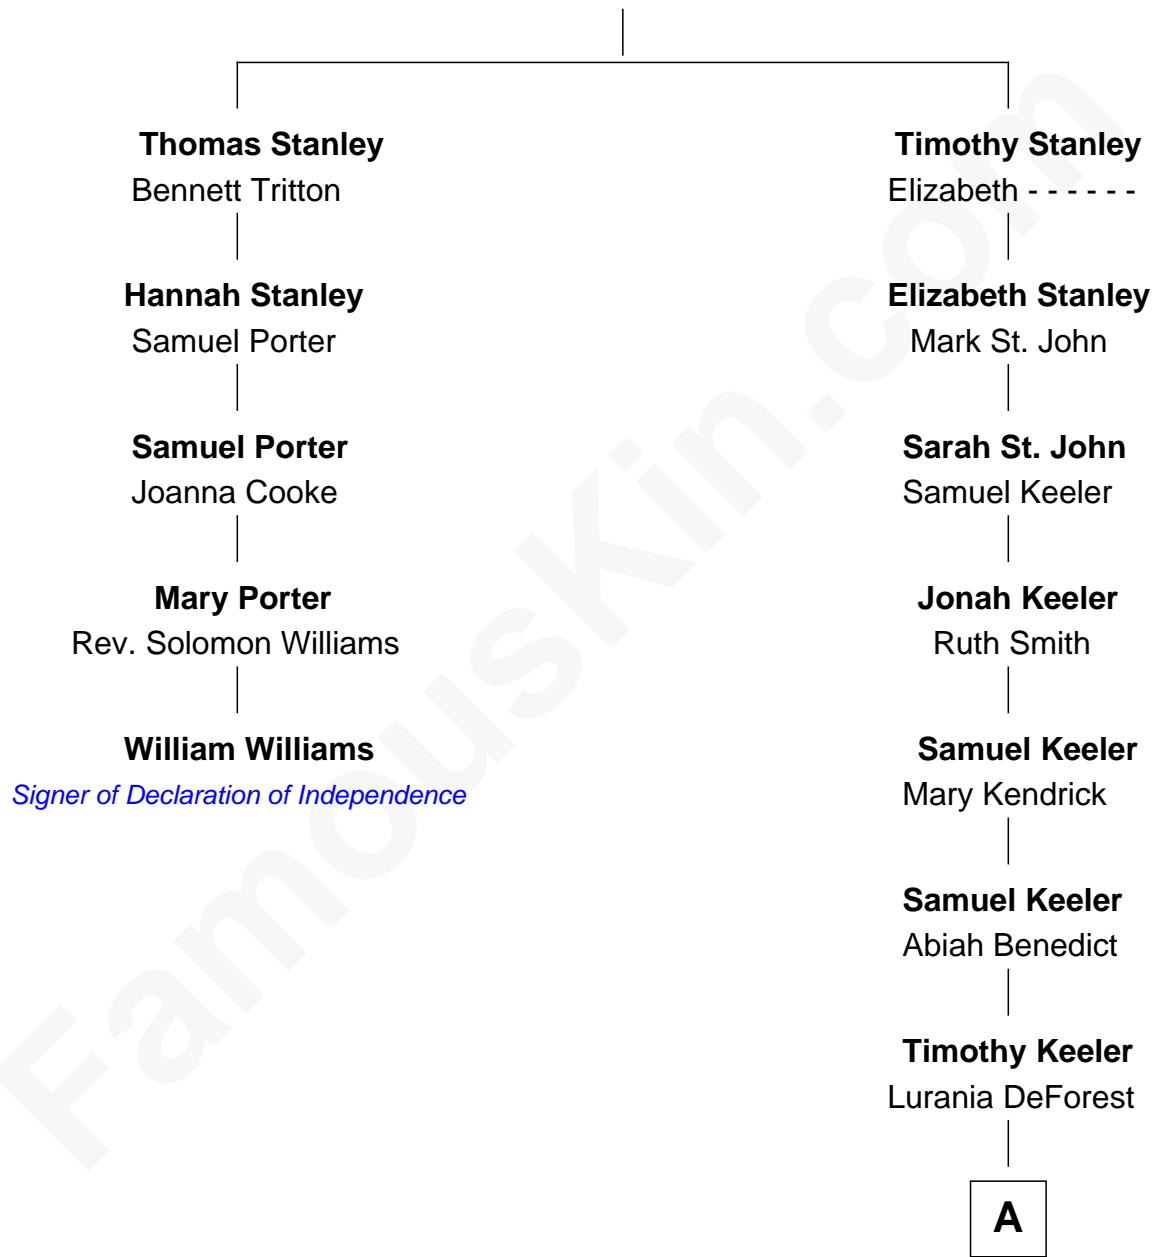

FamousKin.com

Relationship Chart of

William Williams

Signer of the Declaration of Independence

4th cousin 8 times removed of

Howard Dean

79th Governor of Vermont

Robert Stanley

A

Sarah Keeler

Jarvis Brush

Joseph Beal Brush

Sarah Sothmayd Atwater

Marion Atwater Brush

Herbert Hollingshead Dean

Howard Brush Dean

Maria Fahys Cook

Howard Brush Dean

Andrea Belden Maitland

Howard Dean

79th Governor of Vermont