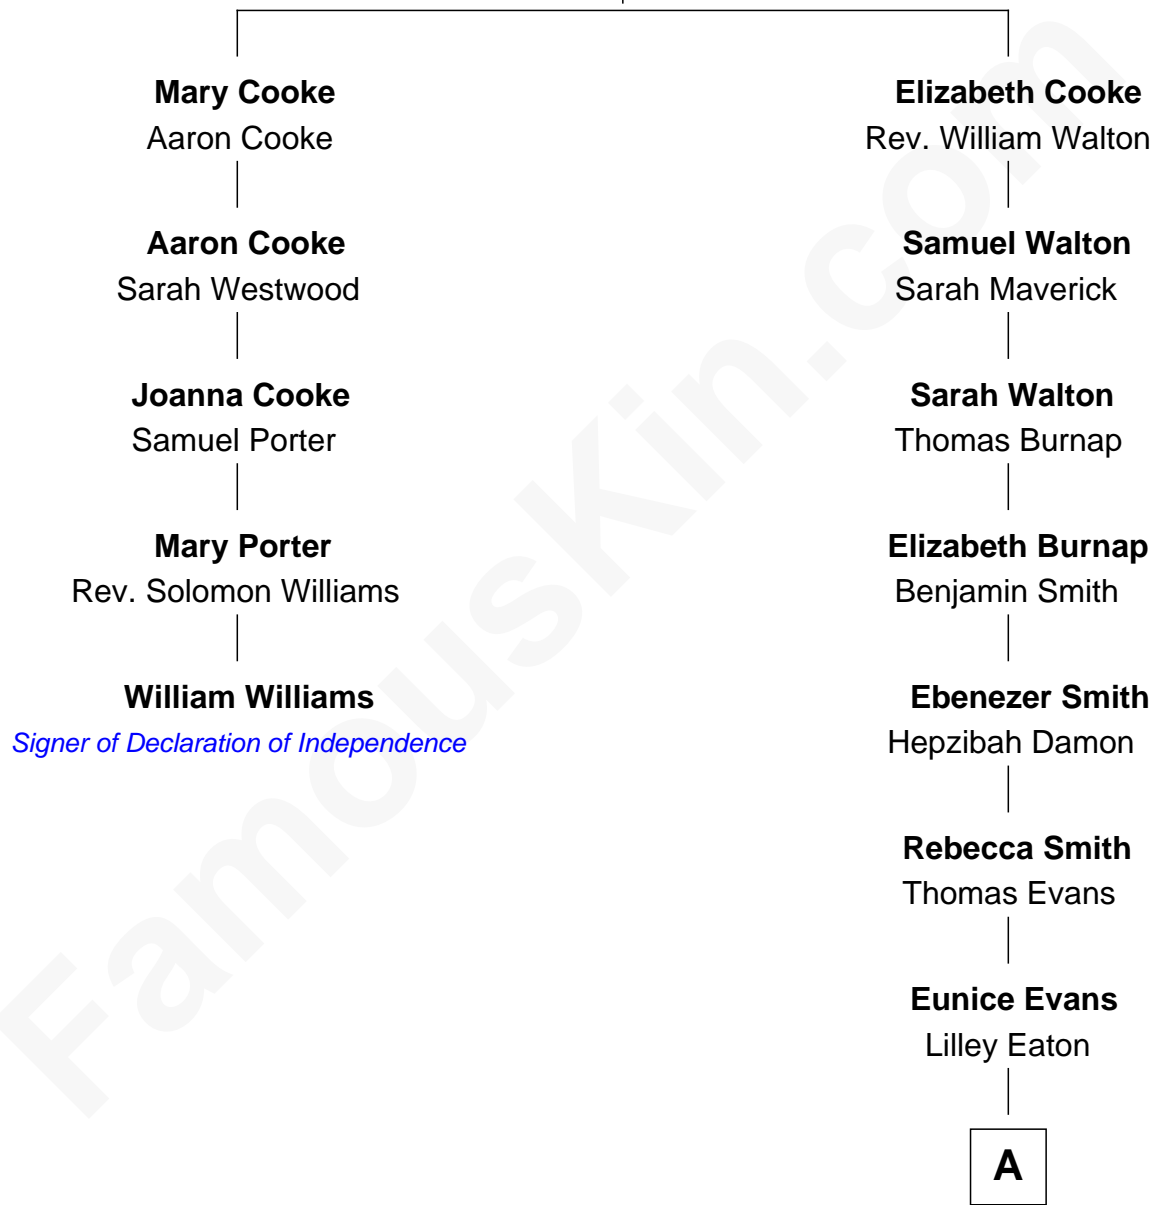

FamousKin.com

Relationship Chart of

William Williams

Signer of the Declaration of Independence

4th cousin 7 times removed of

Alan Shepard

Mercury and Apollo Astronaut

William Cooke
Martha White