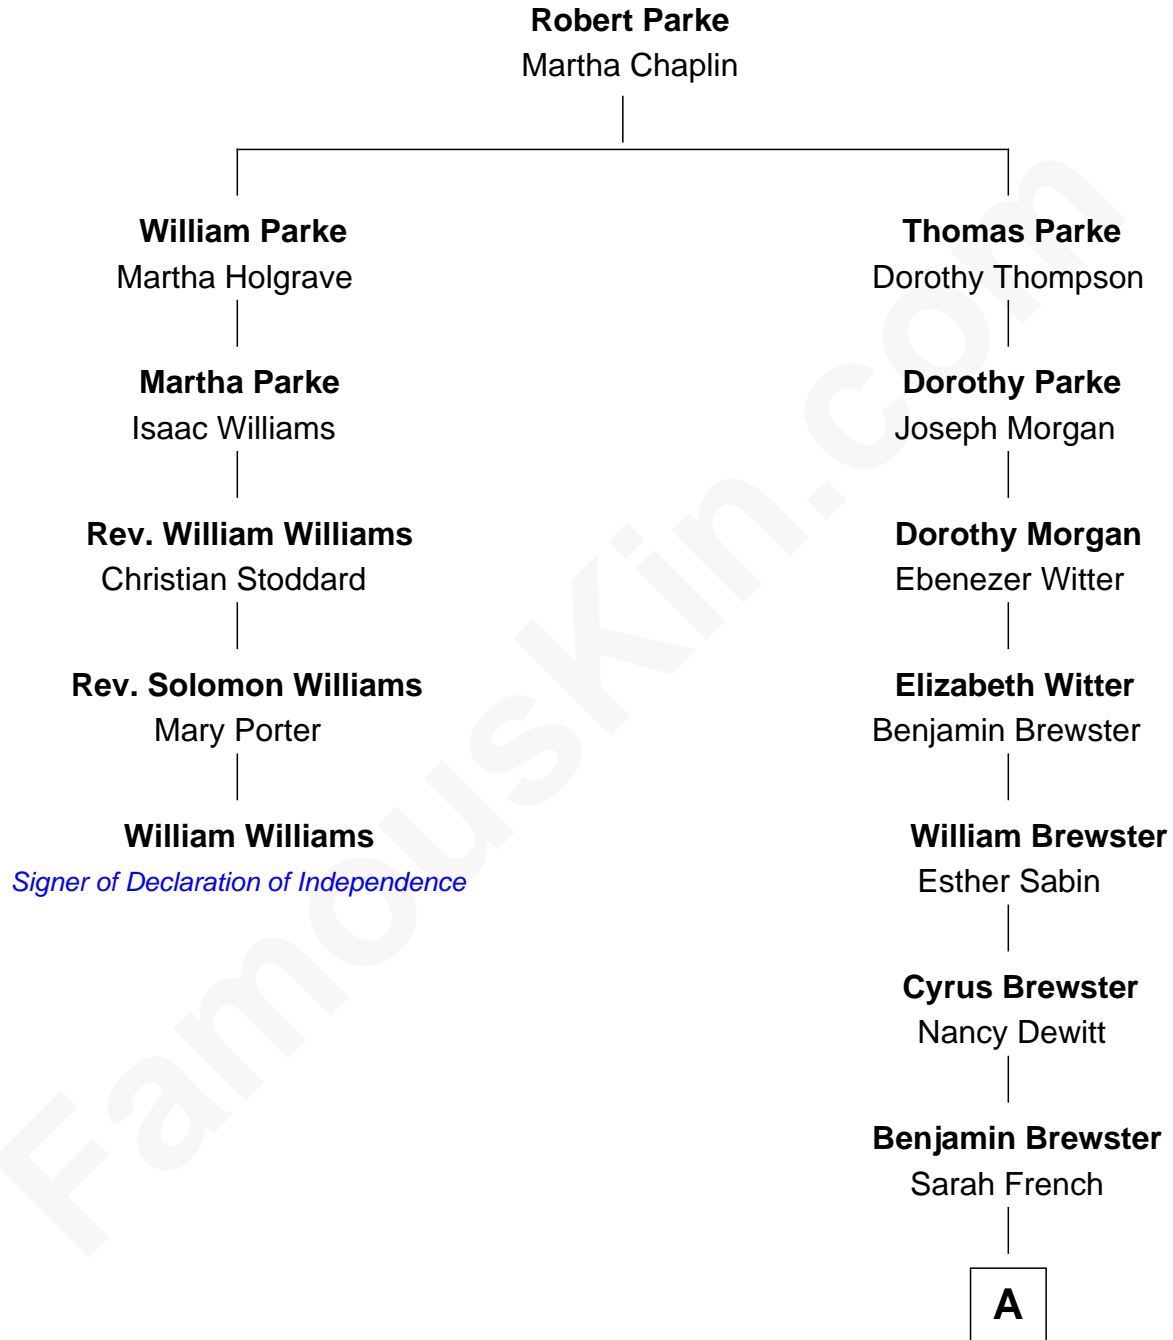

# FamousKin.com

## Relationship Chart of

### William Williams

*Signer of the Declaration of Independence*

4th cousin 7 times removed of

**Paget Brewster**  
*TV Actress*

**A**

**Benjamin Brewster**

Ann Wales Emmons

**Dr. George Washington Wales Brewster**