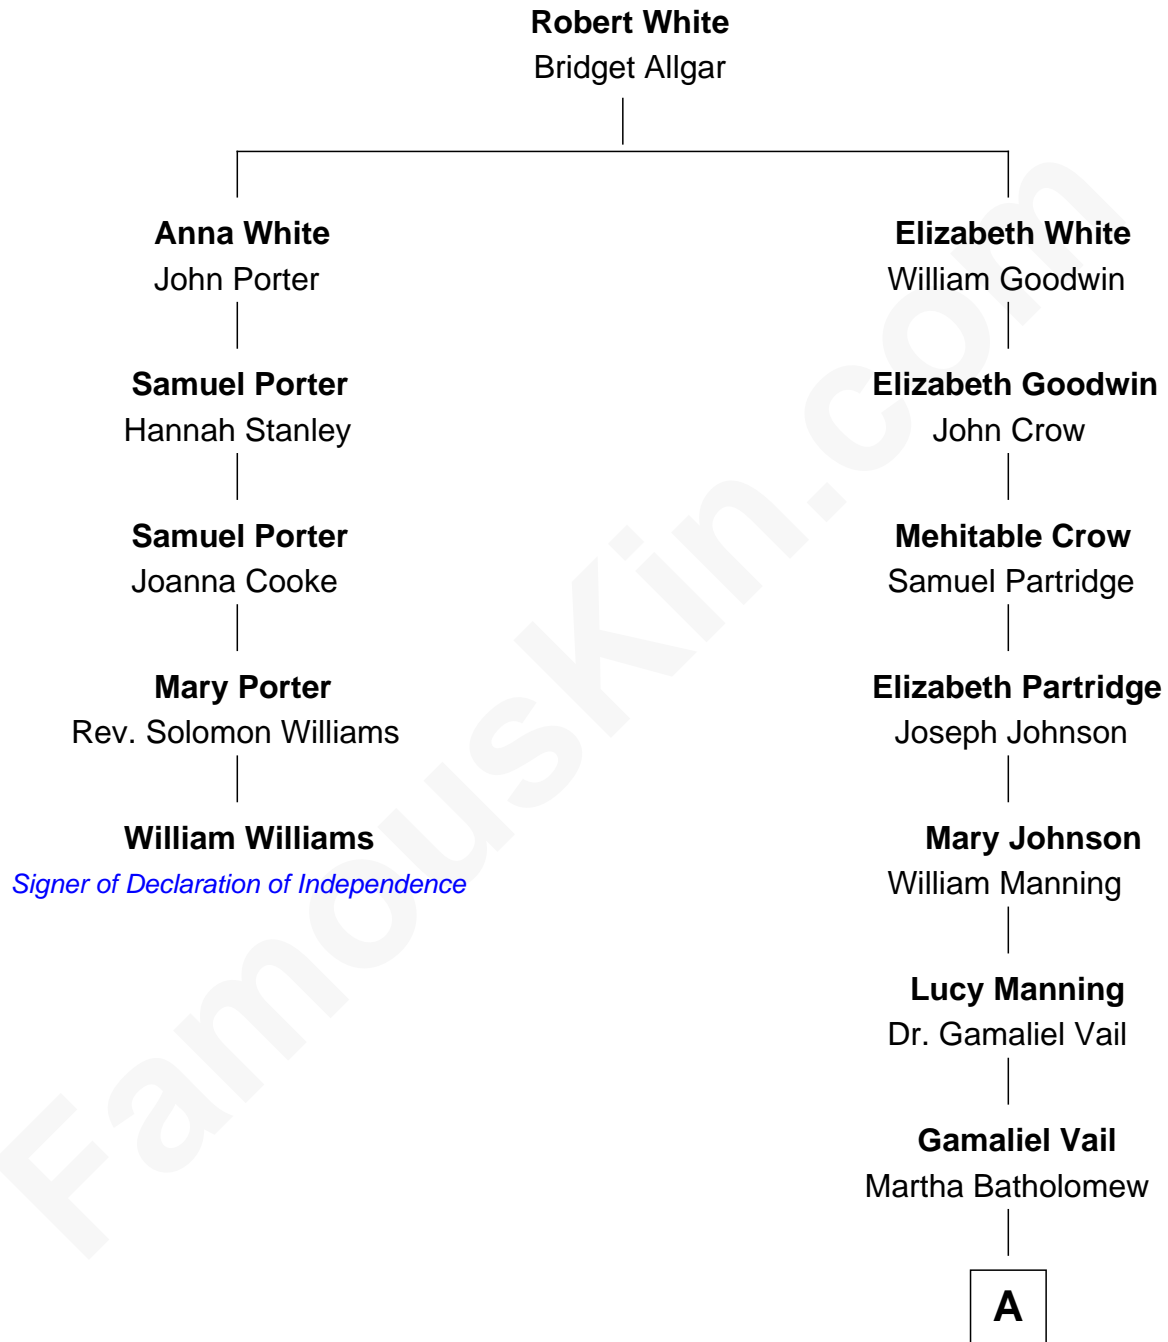

FamousKin.com

Relationship Chart of

William Williams

Signer of the Declaration of Independence

4th cousin 7 times removed of

Marie Osmond

Singer, Actress and Doll Designer

A

Isaac Hawk Vail
Tyresha Ann Beeler

Martha Tyresha Vail
Thomas Lorenzo Van Noy

Agnes LaVerna Van Noy
Rulon Osmond

George Viri Osmond
Olive May Davis

Marie Osmond
Singer, Actress and Doll Designer