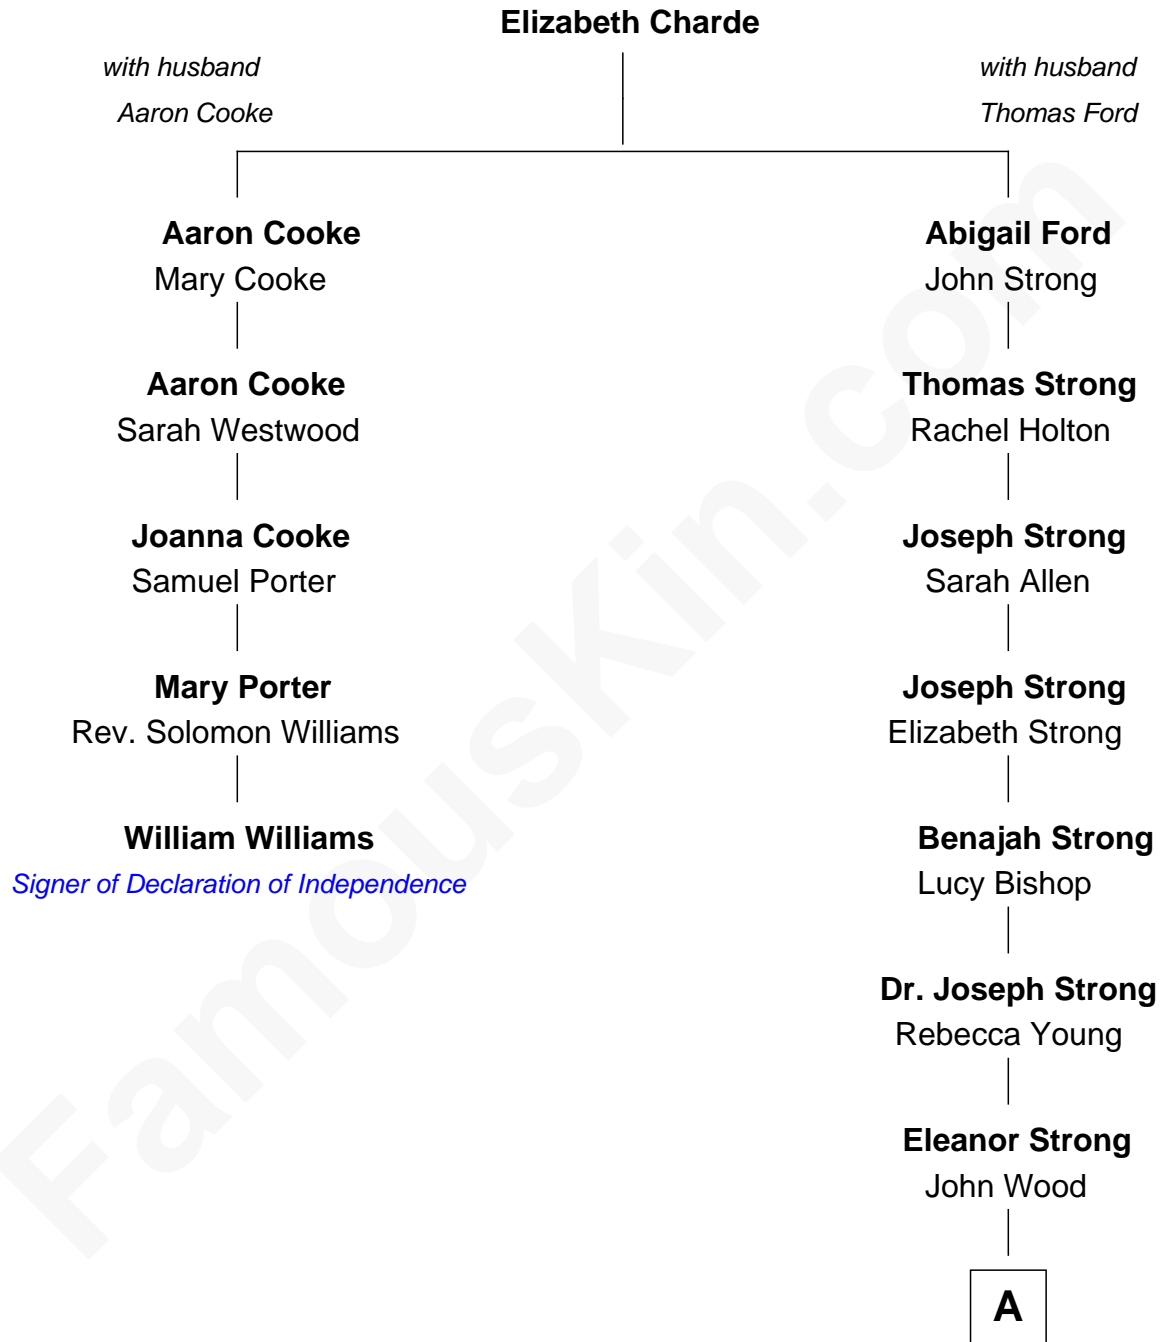

FamousKin.com

Relationship Chart of

William Williams

Signer of the Declaration of Independence

4th cousin 8 times removed of

Oliver Platt
Movie Actor

A

—
Ellen Wood

Franklin H. Work

—
Frances Eleanor Work

James Boothby Burke Roche

—
Cynthia Burke Roche

Arthur Scott Burden

—
Eileen Burden

Walter Maynard

—
Sheila Maynard