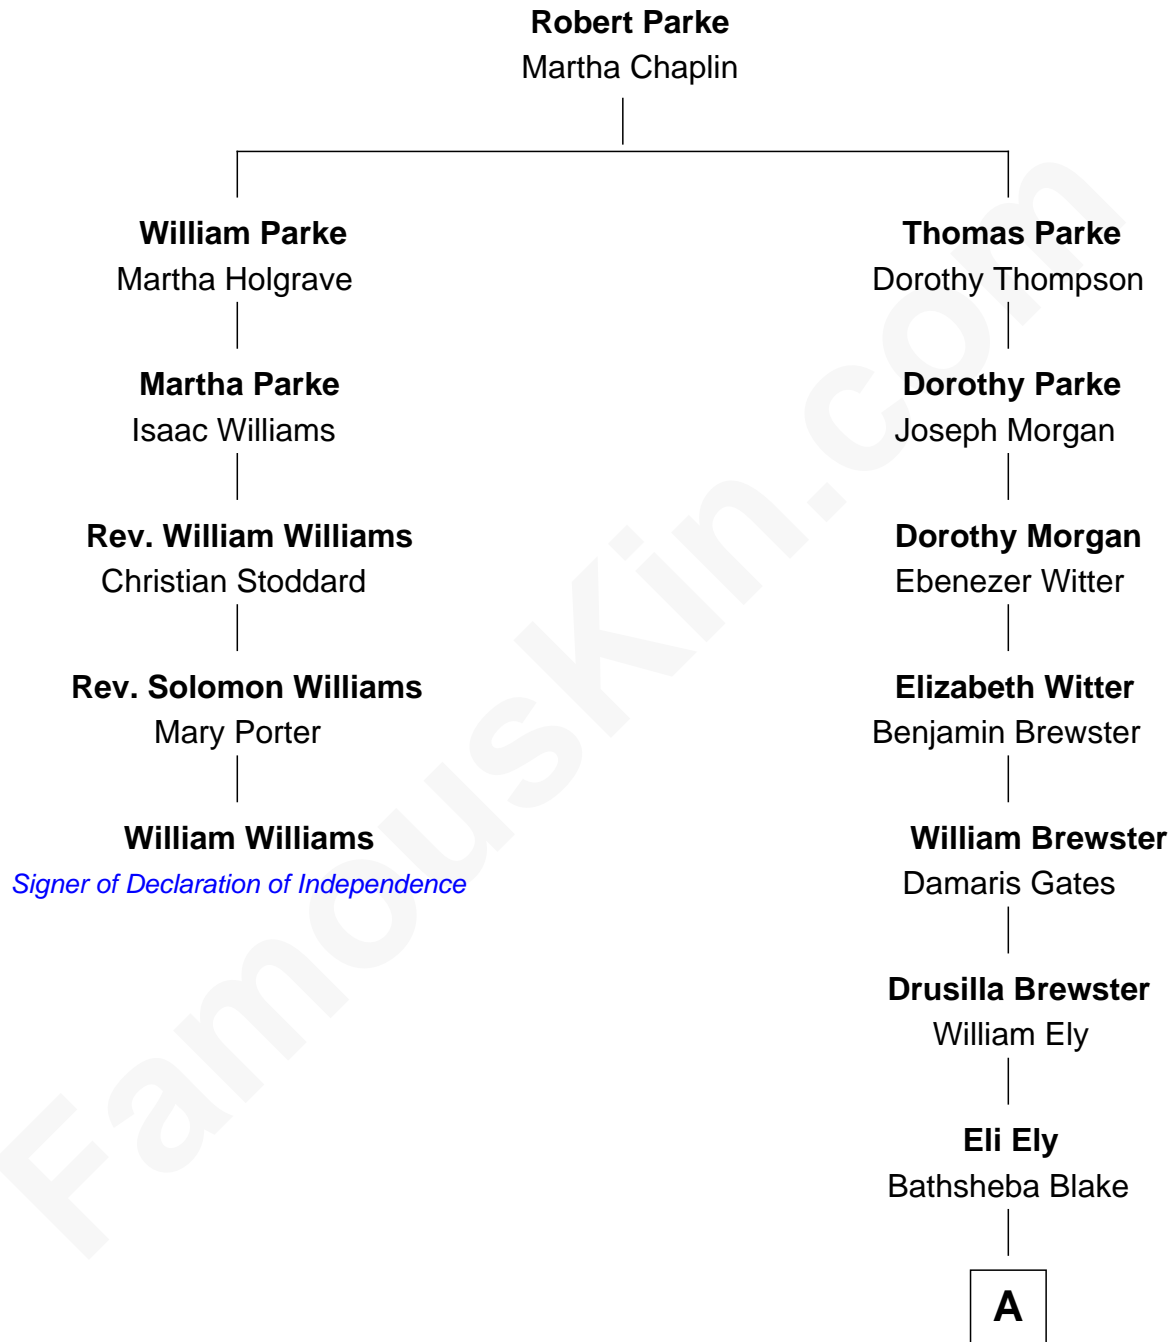

FamousKin.com

Relationship Chart of

William Williams

Signer of the Declaration of Independence

4th cousin 8 times removed of

Andrew Shue

TV Actor

A

Lucy Beckwith Ely
Charles Ingraham Cooley

Mary Jane Cooley
Giles Buckingham Willcox

Harriet Grace Brewster Willcox
Alexander Hunter Gunn

Mary Brewster Gunn
Adoniram Judson Wells

Anne Brewster Wells
James William Shue