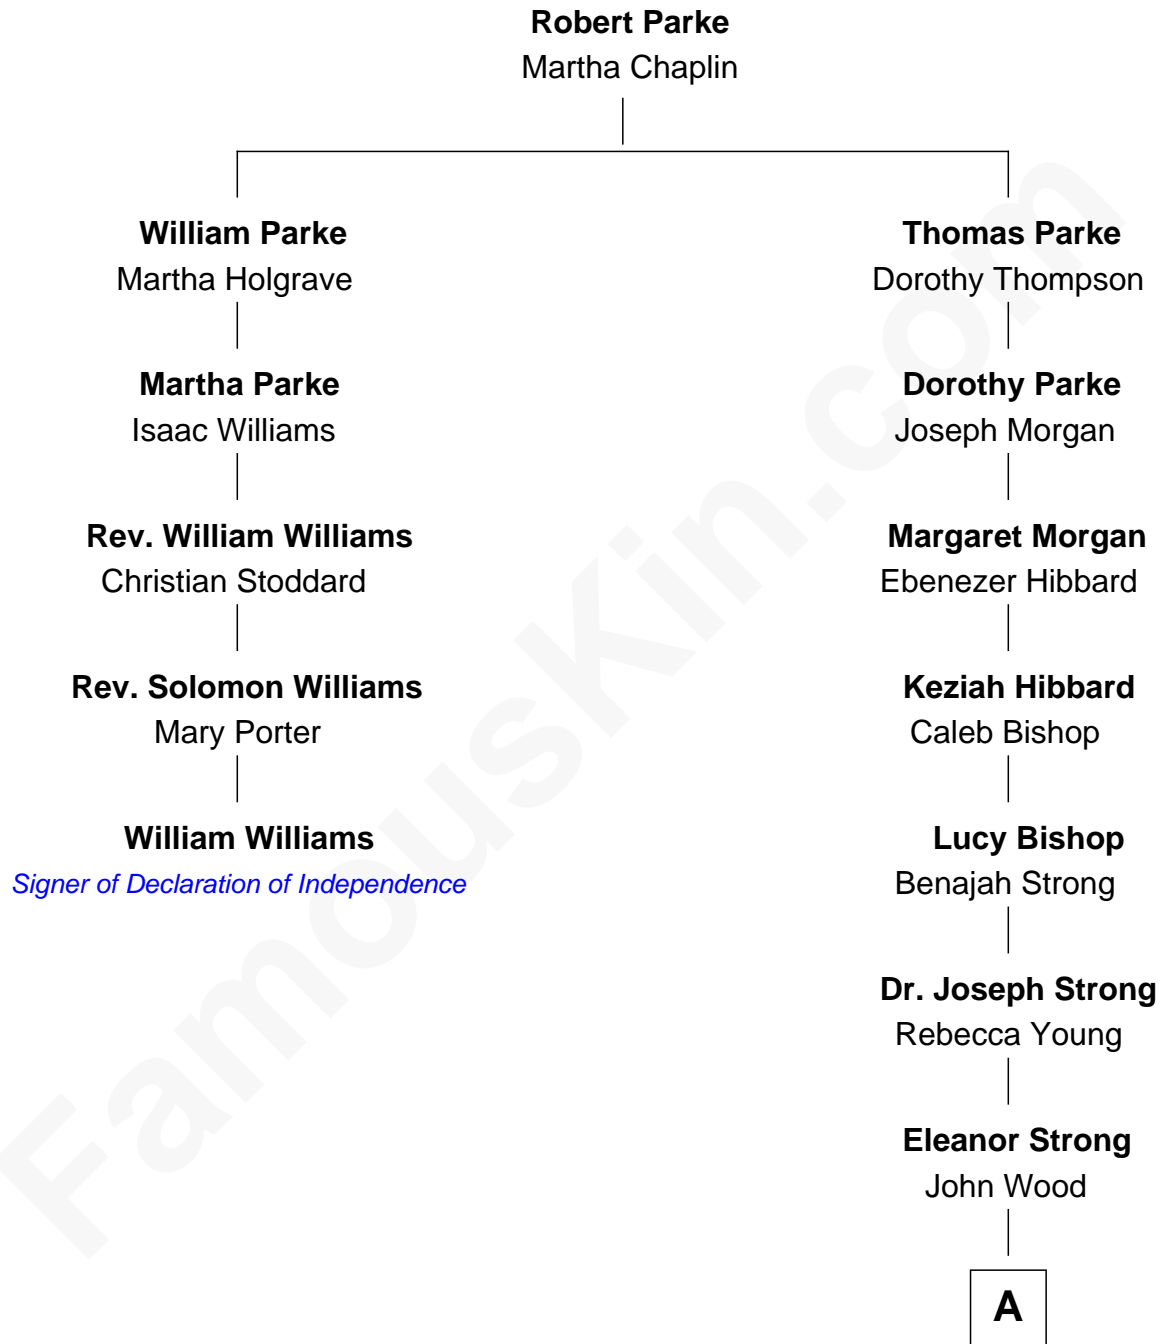

FamousKin.com

Relationship Chart of

William Williams

Signer of the Declaration of Independence

4th cousin 7 times removed of

Princess Diana

Princess of Wales

A

—
Ellen Wood

Franklin H. Work

—
Frances Eleanor Work

James Boothby Burke Roche

—
Edmund Maurice Burke Roche

Ruth Sylvia Gill

—
Frances Ruth Burke Roche

Edward John Spencer

—
Princess Diana

Princess of Wales

FamousKin.com