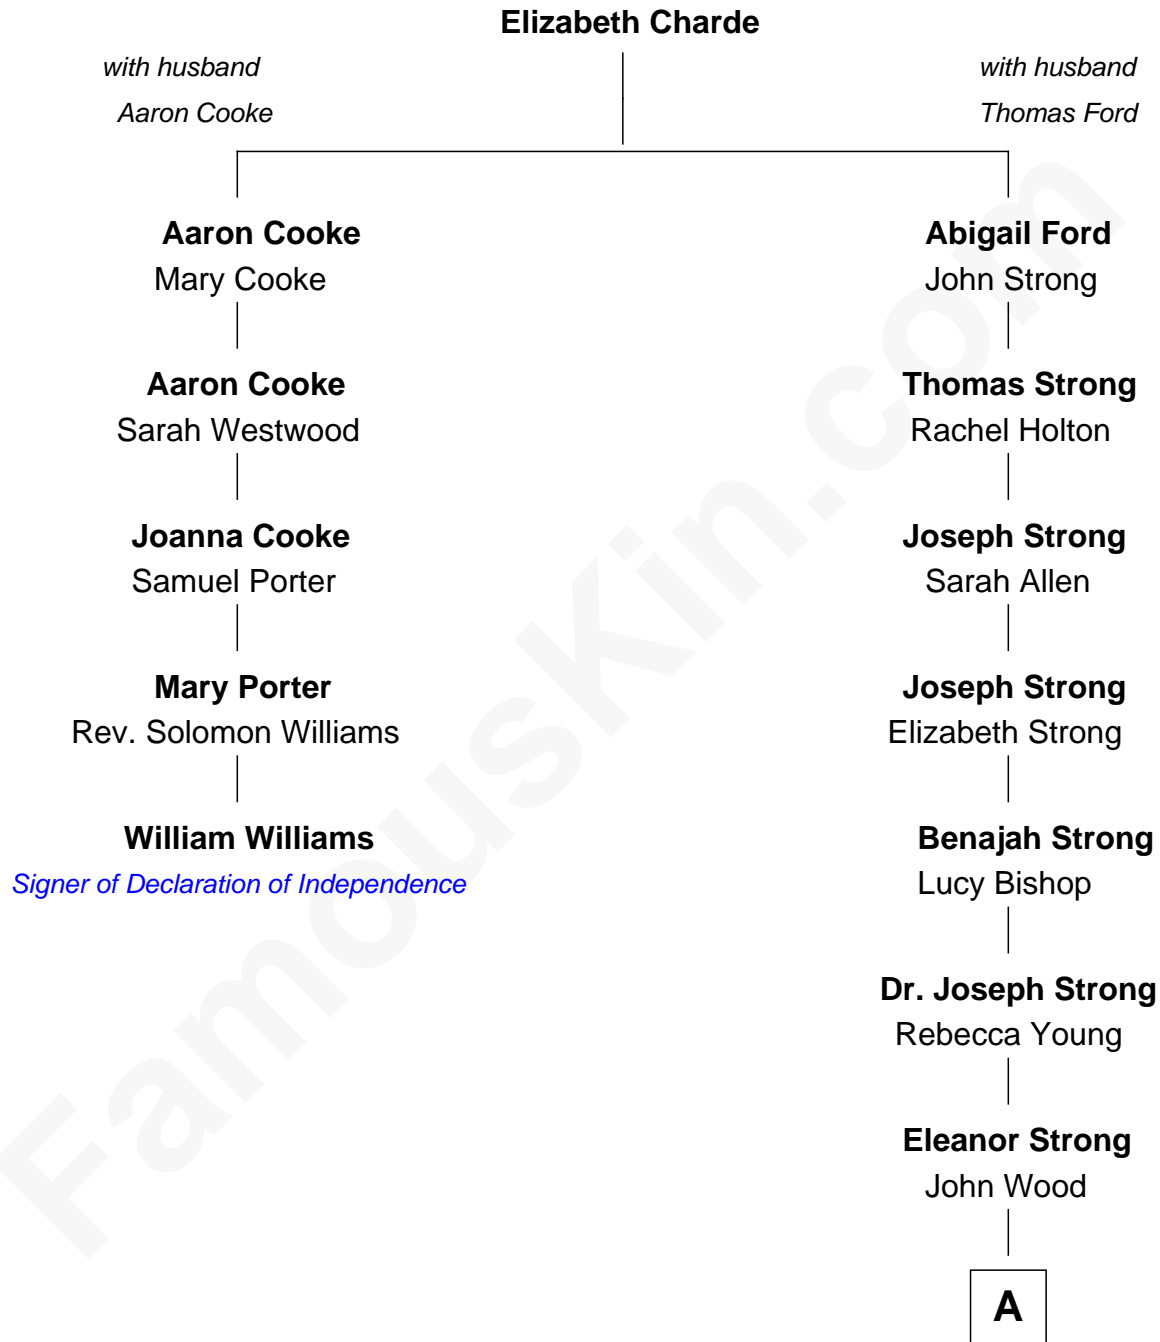

## Relationship Chart of

### William Williams

*Signer of the Declaration of Independence*

4th cousin 7 times removed of

**Princess Diana**

*Princess of Wales*

**A**

—  
**Ellen Wood**

Franklin H. Work

—  
**Frances Eleanor Work**

James Boothby Burke Roche

—  
**Edmund Maurice Burke Roche**

Ruth Sylvia Gill

—  
**Frances Ruth Burke Roche**

Edward John Spencer

—  
**Princess Diana**

*Princess of Wales*