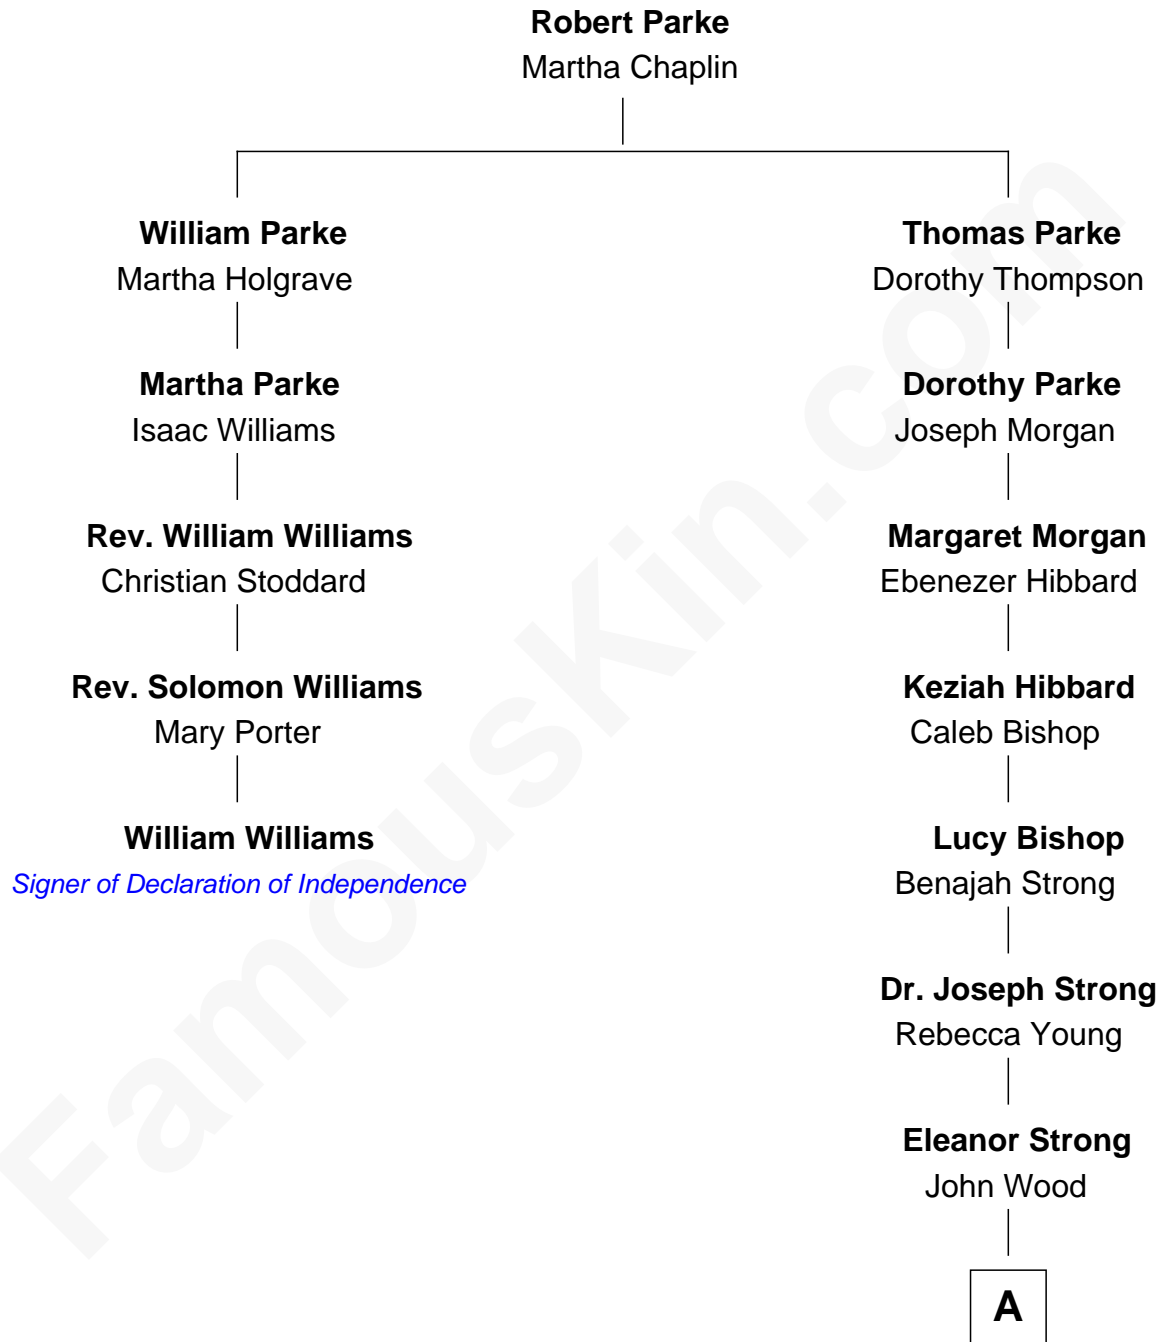

FamousKin.com

Relationship Chart of

William Williams

Signer of the Declaration of Independence

4th cousin 8 times removed of

Prince William

Prince of Wales

A

Ellen Wood

Franklin H. Work

Frances Eleanor Work

James Boothby Burke Roche

Edmund Maurice Burke Roche

Ruth Sylvia Gill

Frances Ruth Burke Roche

Edward John Spencer