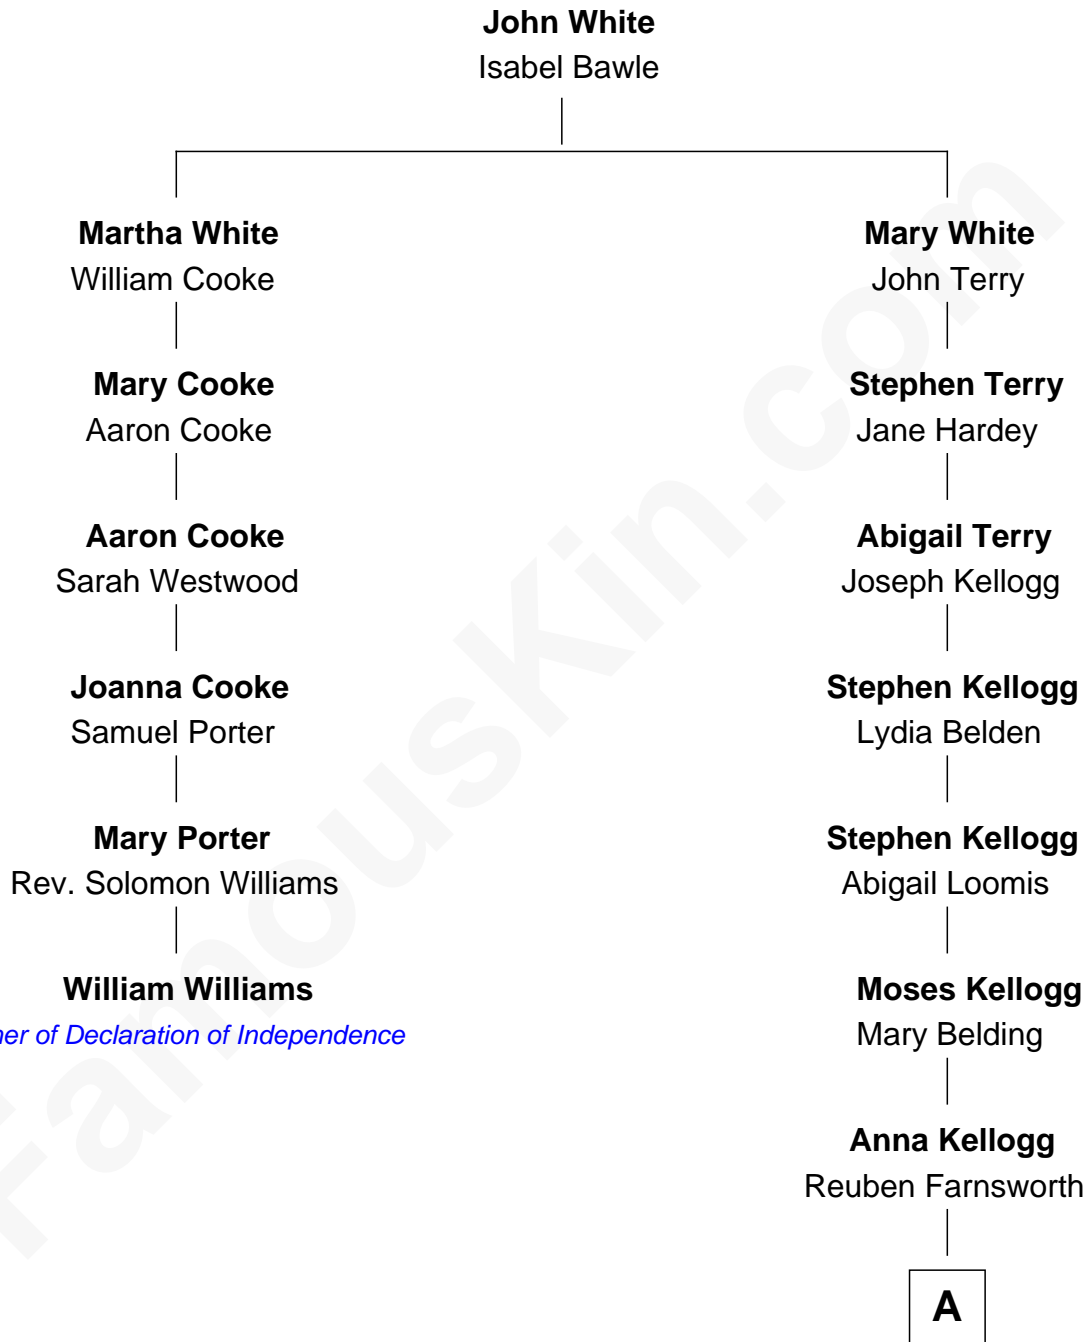

FamousKin.com

Relationship Chart of

William Williams

Signer of the Declaration of Independence

5th cousin 8 times removed of

Amy Adams

Movie Actress

A

Reuben Farnsworth

Lucinda Kent

Louisa Caroline Farnsworth

Austin Shipp

Dr. Milford Bard Shipp

Ellis Reynolds

Olea Shipp

John Hyrum Hill