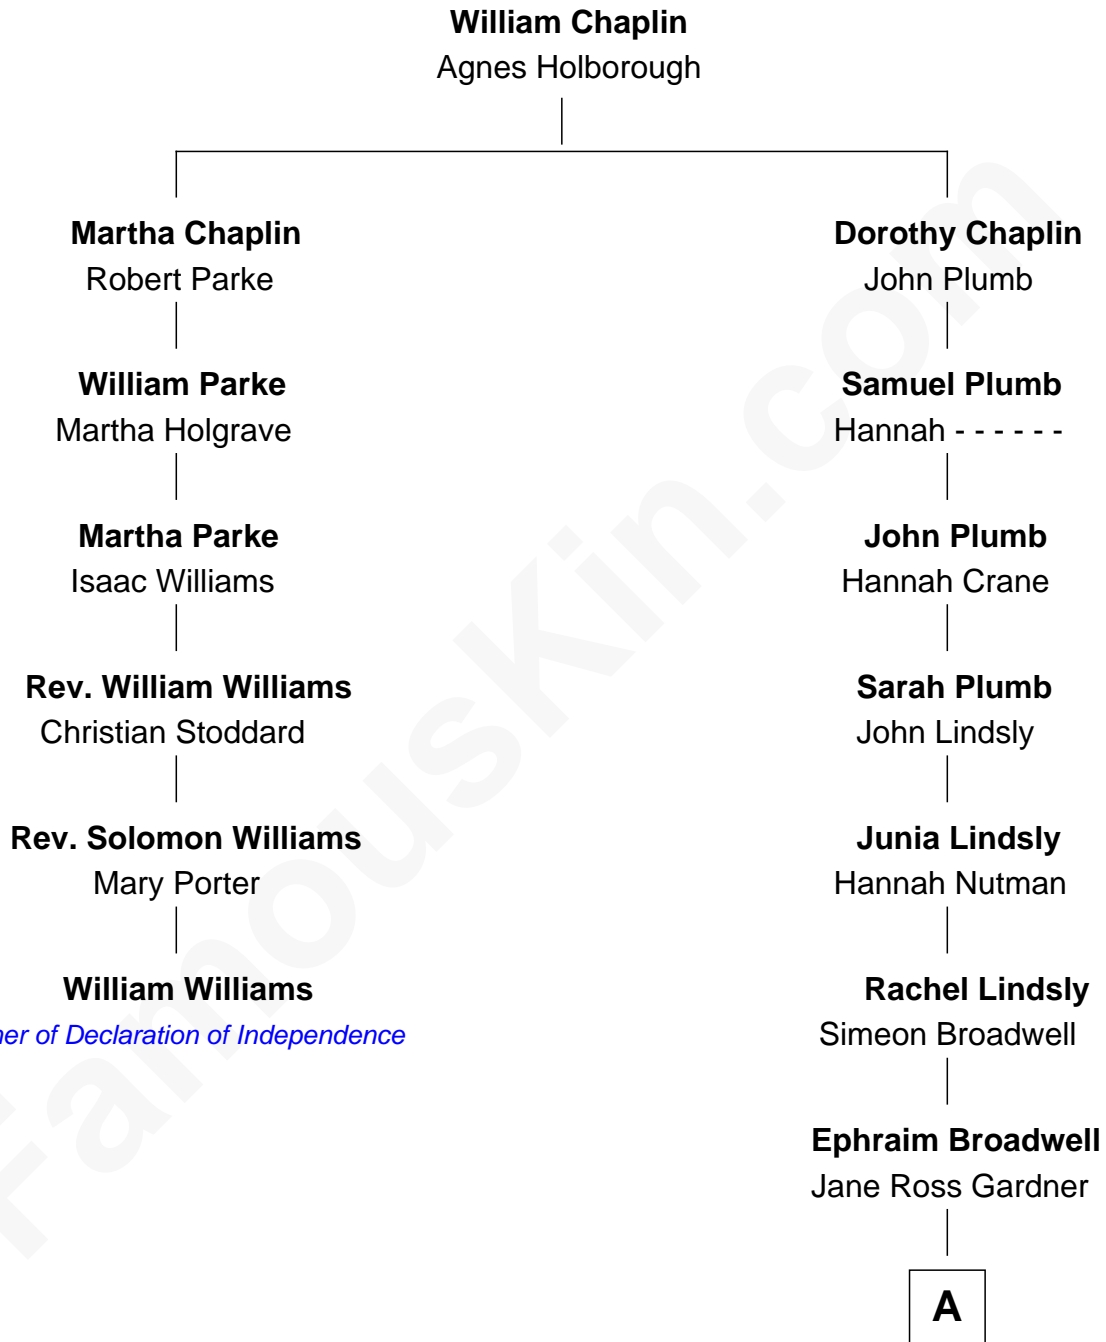

FamousKin.com

Relationship Chart of

William Williams

Signer of the Declaration of Independence

5th cousin 5 times removed of

Thomas J. Watson, Jr.
President and CEO of I.B.M.

A

|
John Broadwell
Margaretta Embree

|
Mary Jeannette Broadwell
Arthur Melville Kittredge

|
Mary Jeannette Kittredge
Thomas John Watson

|
Thomas J. Watson, Jr.
President and CEO of I.B.M.

FamousKin.com