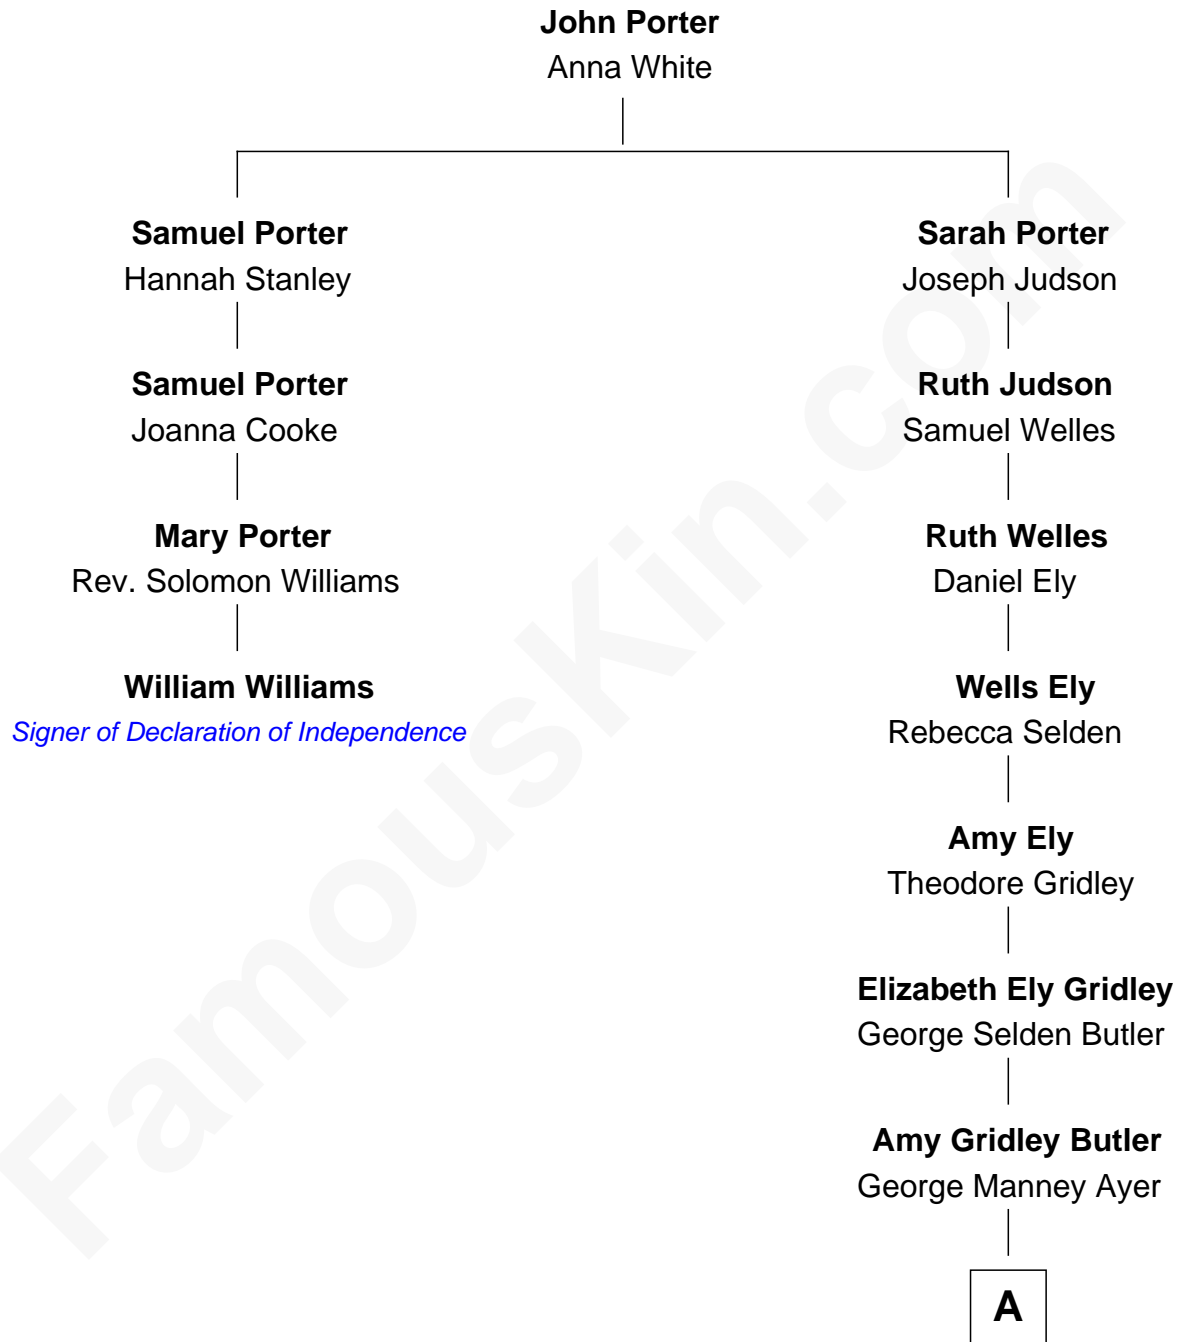

FamousKin.com

Relationship Chart of

William Williams

Signer of the Declaration of Independence

3rd cousin 6 times removed of

Gerald Ford

38th U.S. President

A

Adele Augusta Ayer
Levi Addison Gardner

Dorothy Ayer Gardner
Leslie Lynch King

Gerald Ford
38th U.S. President

FamousKin.com