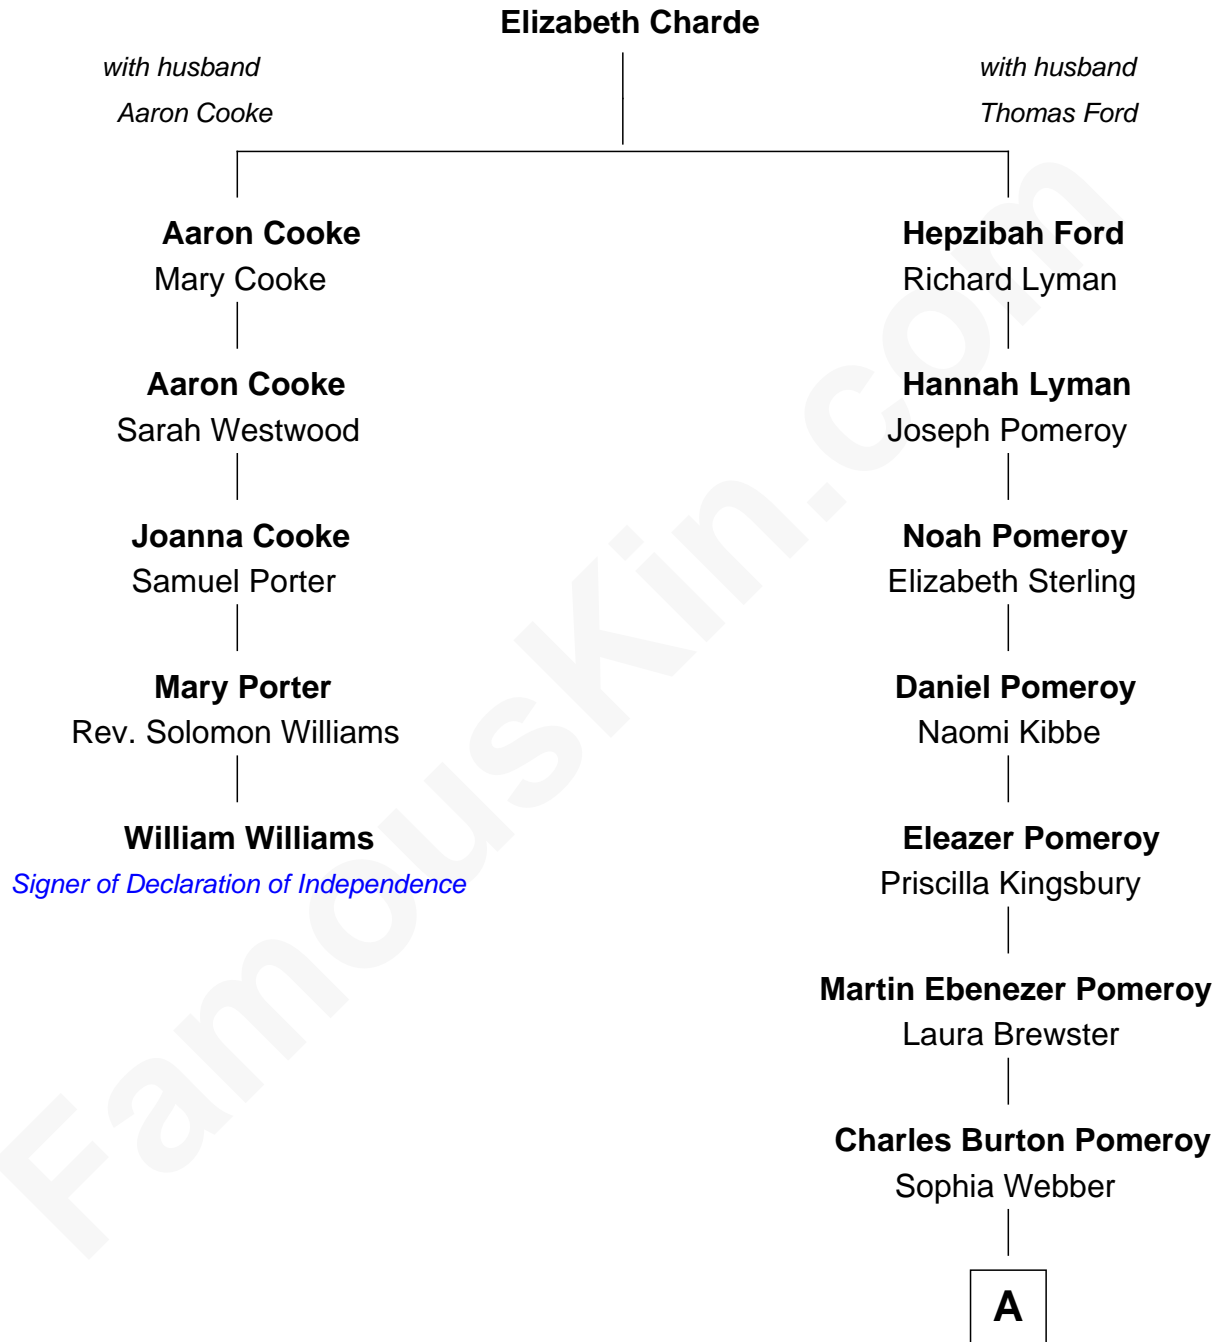

FamousKin.com

Relationship Chart of

William Williams

Signer of the Declaration of Independence

4th cousin 5 times removed of

Brewster H. Shaw
NASA Astronaut

A

Adelle Pomeroy
John Thomas Shaw

Brewster Hopkinson Shaw
Leone Marguerite Lee

Brewster H. Shaw
NASA Astronaut

FamousKin.com