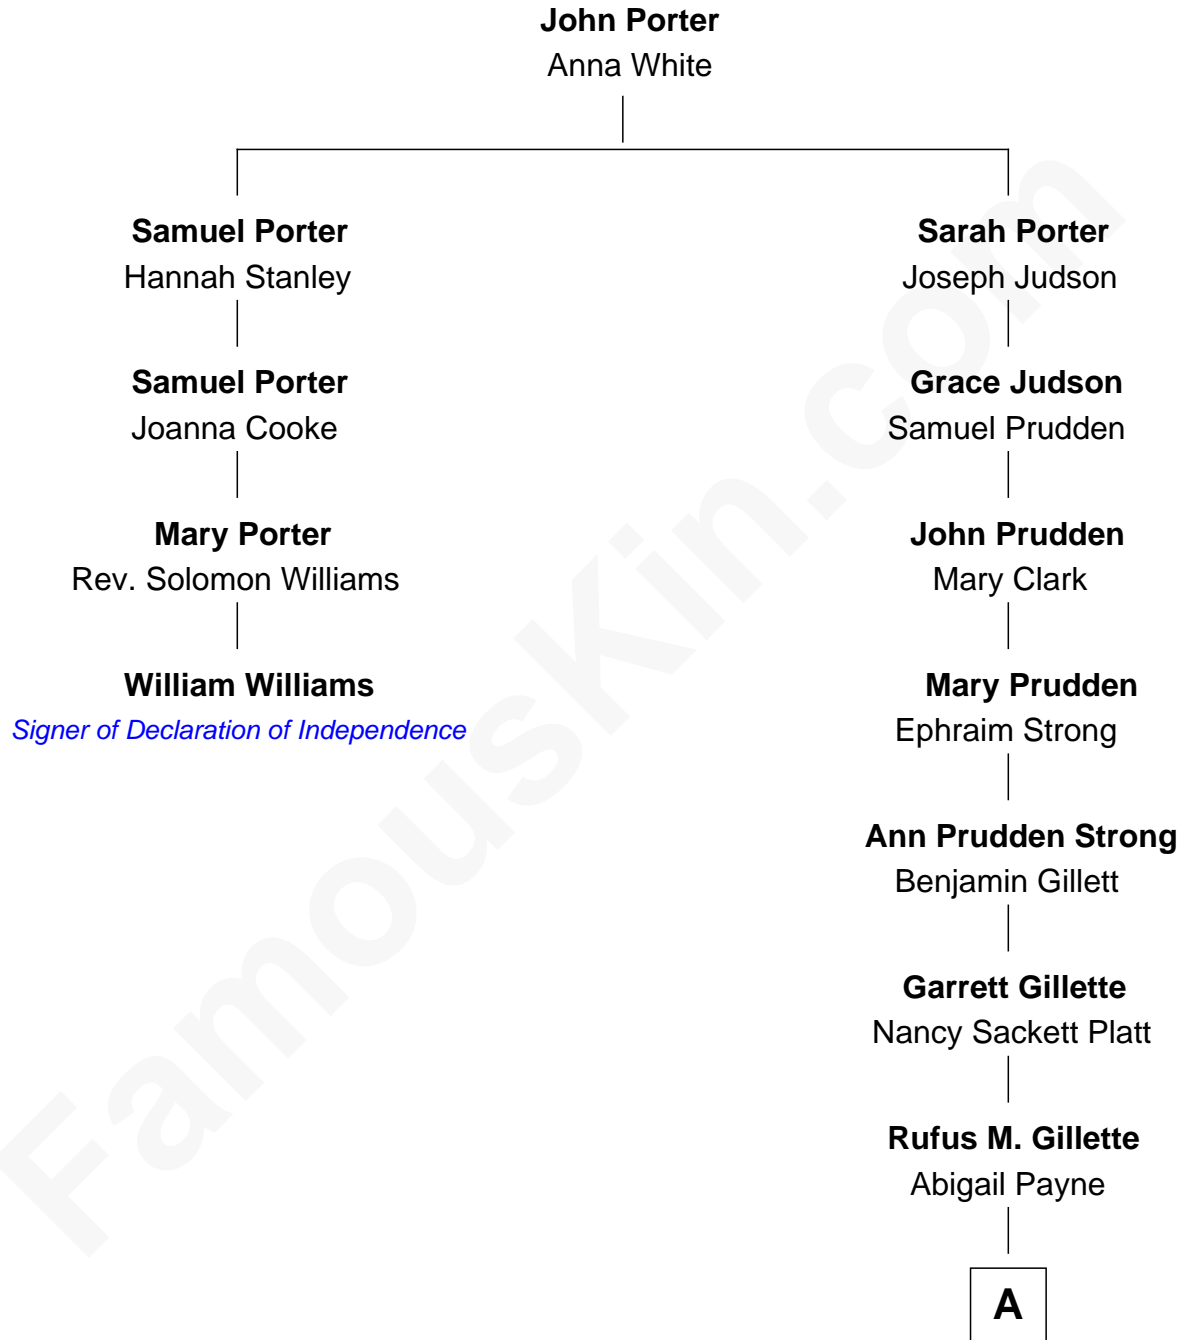

FamousKin.com

Relationship Chart of

William Williams

Signer of the Declaration of Independence

3rd cousin 7 times removed of

Treat Williams

TV & Movie Actor

A

—
Mary Abigail Gillette

George Willey Andrew

—
Treat Payne Andrew

Eleanor Barnum

—
Marian Andrew

Richard Norman Williams

—
Treat Williams

TV & Movie Actor