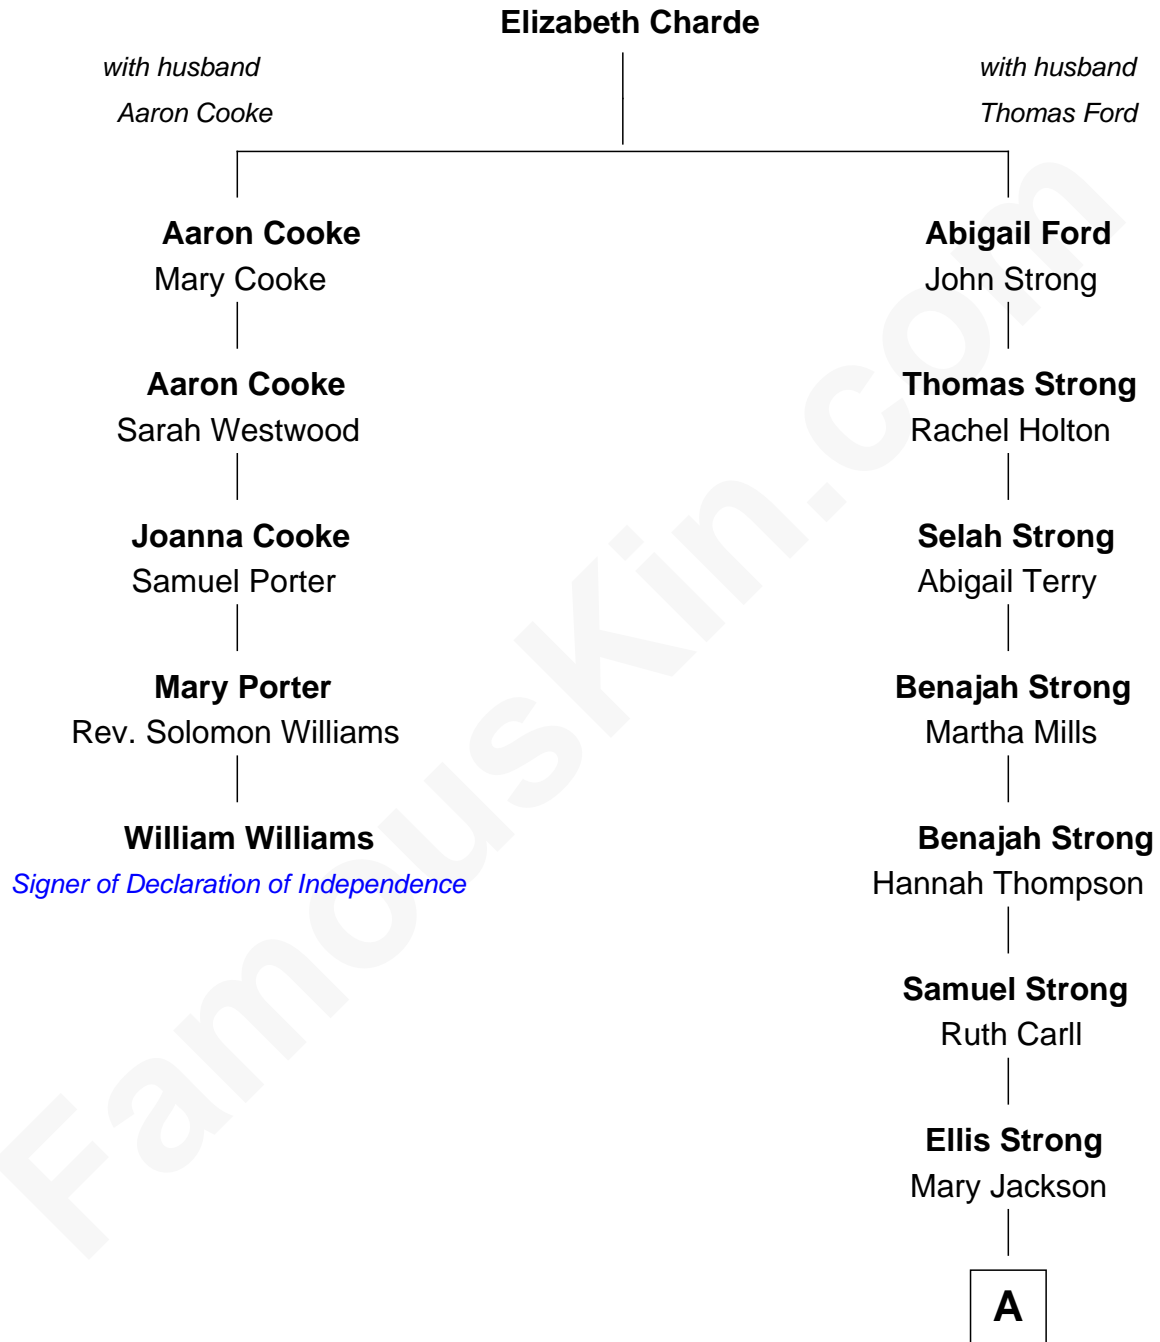

# FamousKin.com

## Relationship Chart of William Williams

*Signer of the Declaration of Independence*

4th cousin 8 times removed of

**Jordan Peele**

*TV and Movie Actor*

**A**

—  
**Elbert Strong**

Maria Louise Marshall

—  
**Walter Robbins Strong**

Nettie Wicks

—  
**Louise Strong**

Everett Sidney Taylor

—  
**Josephine Helen Taylor**

Earl Haworth Williams

—  
**Lucinda J. Williams**

Hayward Peele