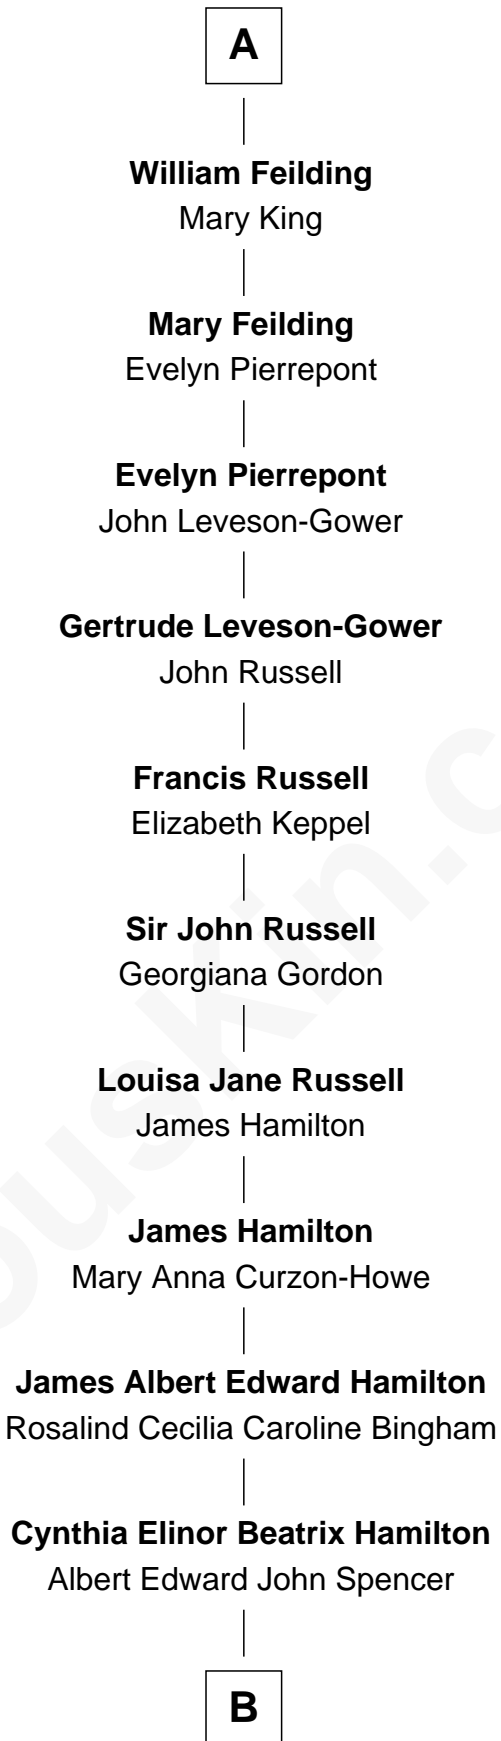

FamousKin.com Relationship Chart of

Robert Aston

(c1414 - c1464)

17th Great-grandfather of

Princess Diana

Princess of Wales

Sir Robert Aston

Isabel Brereton

John Aston

Elizabeth Delves

Sir John Aston

Joan Lyttleton

Sir Edward Aston

Joan Bowles

Sir Walter Aston

Elizabeth Leveson

Elizabeth Aston

Basil Feilding

William Feilding

Susan Villiers

George Feilding

Bridget Stanhope

A

B

Edward John Spencer
Frances Ruth Burke Roche

Princess Diana
Princess of Wales

FamousKin.com