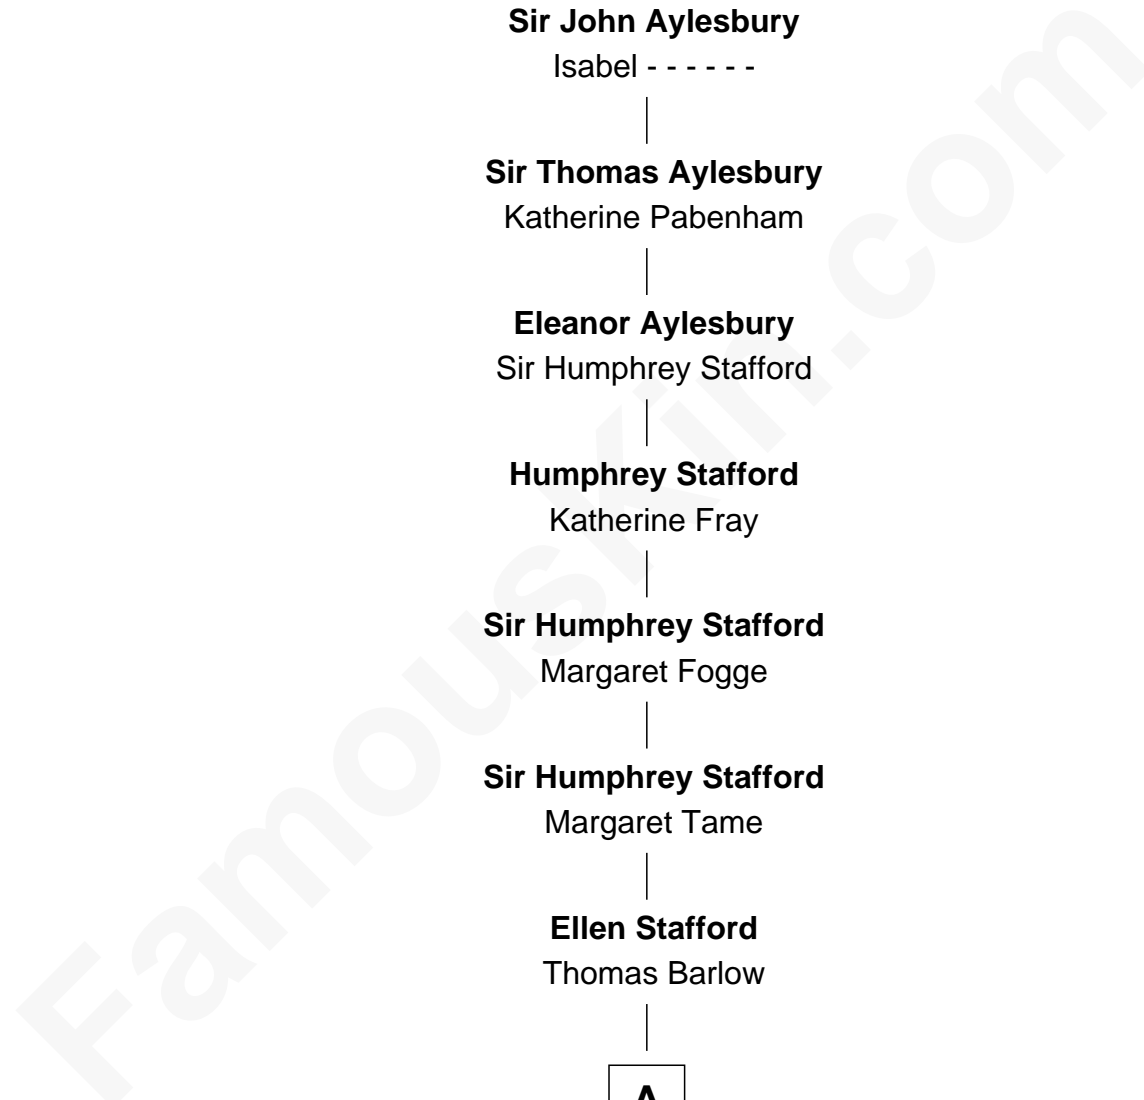

FamousKin.com
Relationship Chart of
Thomas de Aylesbury
 (- a1349)

17th Great-grandfather of
Jimmy Carter
39th U.S. President

Thomas de Aylesbury

Joan Basset

Sir John Aylesbury

Isabel - - - - -

Sir Thomas Aylesbury

Katherine Pabenham

Eleanor Aylesbury

Sir Humphrey Stafford

Humphrey Stafford

Katherine Fray

Sir Humphrey Stafford

Margaret Fogge

Sir Humphrey Stafford

Margaret Tame

Ellen Stafford

Thomas Barlow

A

A

Stafford Barlow

Audrey Barlow

William Almy

Christopher Almy

Elizabeth Cornell

Elizabeth Almy

Lewis Morris

Richard Morris

Mary Porter

Job Morris

Mary Ansley