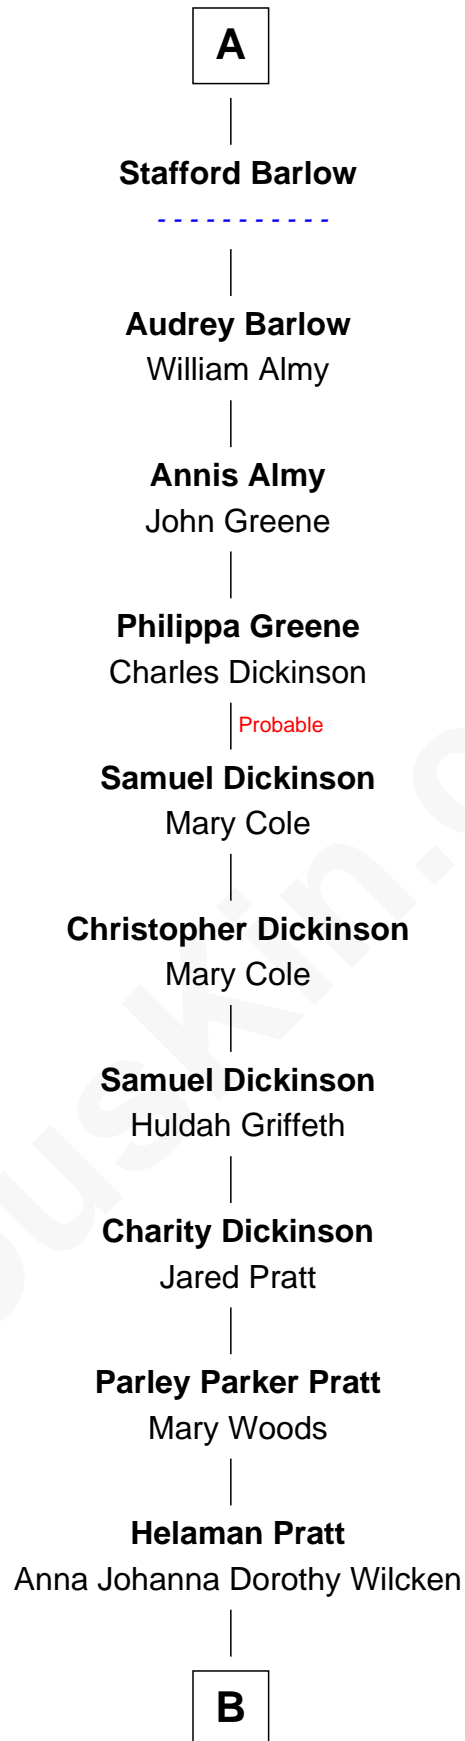

FamousKin.com
Relationship Chart of
Thomas de Aylesbury
 (- a1349)

17th Great-grandfather of
George Romney
43rd Governor of Michigan

Thomas de Aylesbury

Joan Basset

Sir John Aylesbury

Isabel - - - - -

Sir Thomas Aylesbury

Katherine Pabenham

Eleanor Aylesbury

Sir Humphrey Stafford

Humphrey Stafford

Katherine Fray

Sir Humphrey Stafford

Margaret Fogge

Sir Humphrey Stafford

Margaret Tame

Ellen Stafford

Thomas Barlow

A

B

Anna Amelia Pratt
Gaskell Samuel Romney

George Romney
43rd Governor of Michigan

FamousKin.com