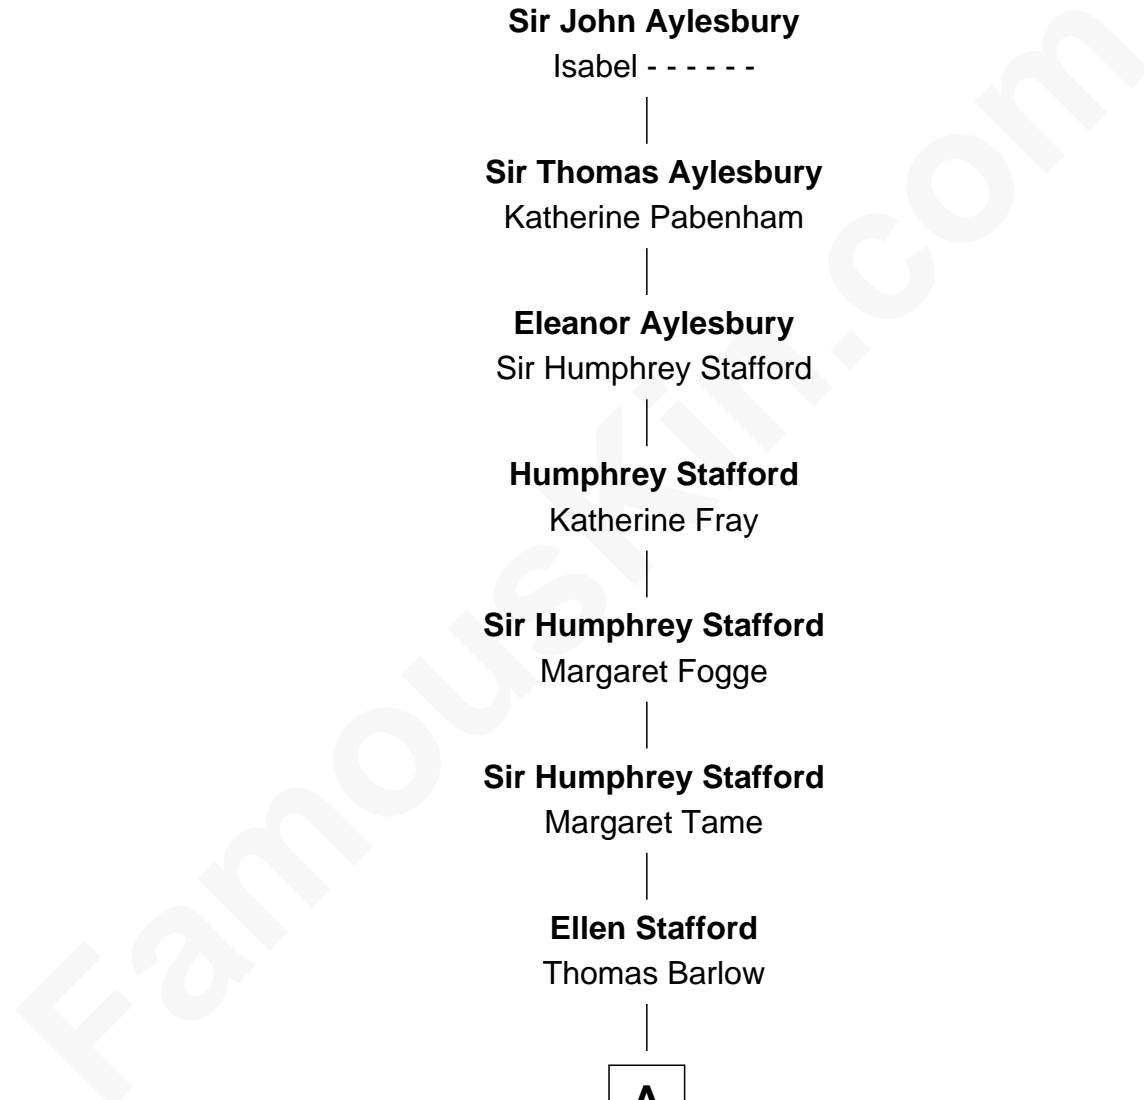

FamousKin.com
Relationship Chart of
Thomas de Aylesbury
 (- a1349)

17th Great-grandfather of
George Romney
43rd Governor of Michigan

Thomas de Aylesbury

Joan Basset

Sir John Aylesbury

Isabel - - - - -

Sir Thomas Aylesbury

Katherine Pabenham

Eleanor Aylesbury

Sir Humphrey Stafford

Humphrey Stafford

Katherine Fray

Sir Humphrey Stafford

Margaret Fogge

Sir Humphrey Stafford

Margaret Tame

Ellen Stafford

Thomas Barlow

A

B

Anna Amelia Pratt
Gaskell Samuel Romney

George Romney
43rd Governor of Michigan

FamousKin.com