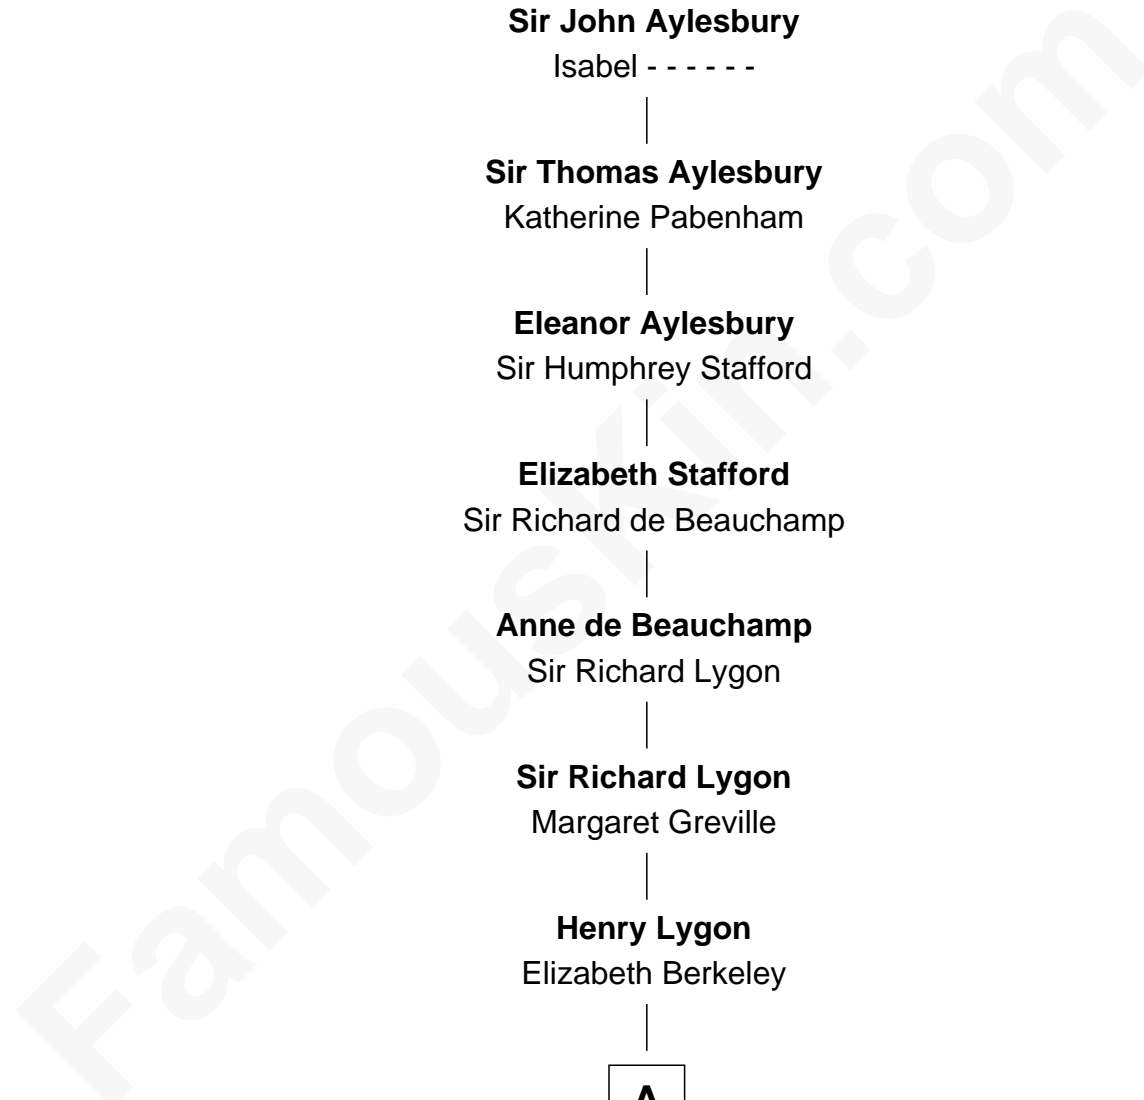

**FamousKin.com**  
**Relationship Chart of**  
**Thomas de Aylesbury**  
 (- a1349)

**16th Great-grandfather of**  
**General Douglas MacArthur**  
*U.S. Army - World War II*

**Thomas de Aylesbury**

Joan Basset

**Sir John Aylesbury**

Isabel - - - - -

**Sir Thomas Aylesbury**

Katherine Pabenham

**Eleanor Aylesbury**

Sir Humphrey Stafford

**Elizabeth Stafford**

Sir Richard de Beauchamp

**Anne de Beauchamp**

Sir Richard Lygon

**Sir Richard Lygon**

Margaret Greville

**Henry Lygon**

Elizabeth Berkeley

**A**

**A**

**Elizabeth Lygon**

Edward Bassett

**Jane Bassett**

John Deighton

**Frances Deighton**

Richard Williams

**Benjamin Williams**

Rebecca Macy