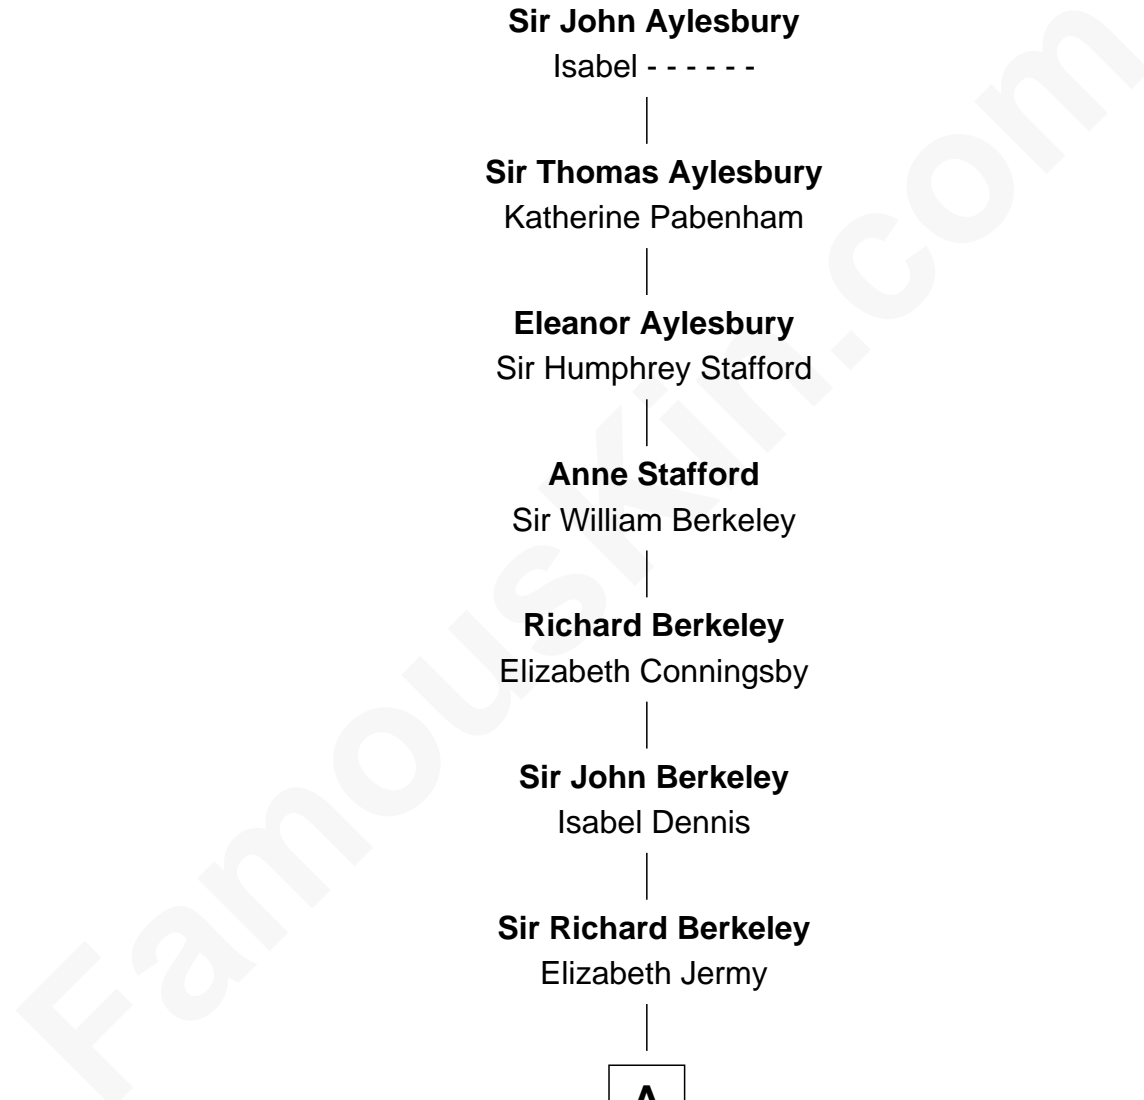

FamousKin.com
Relationship Chart of
Thomas de Aylesbury
 (- a1349)

20th Great-grandfather of
George W. Bush
 43rd U.S. President

Thomas de Aylesbury

Joan Basset

Sir John Aylesbury

Isabel - - - - -

Sir Thomas Aylesbury

Katherine Pabenham

Eleanor Aylesbury

Sir Humphrey Stafford

Anne Stafford

Sir William Berkeley

Richard Berkeley

Elizabeth Conningsby

Sir John Berkeley

Isabel Dennis

Sir Richard Berkeley

Elizabeth Jermy

A

A

Mary Berkeley

Sir John Hungerford

Bridget Hungerford

Sir William Lisle

John Lisle

Alice Beckenshaw

Alice Lisle

John Hoar

Elizabeth Hoar

Jonathan Prescott

Dr. Jonathan Prescott