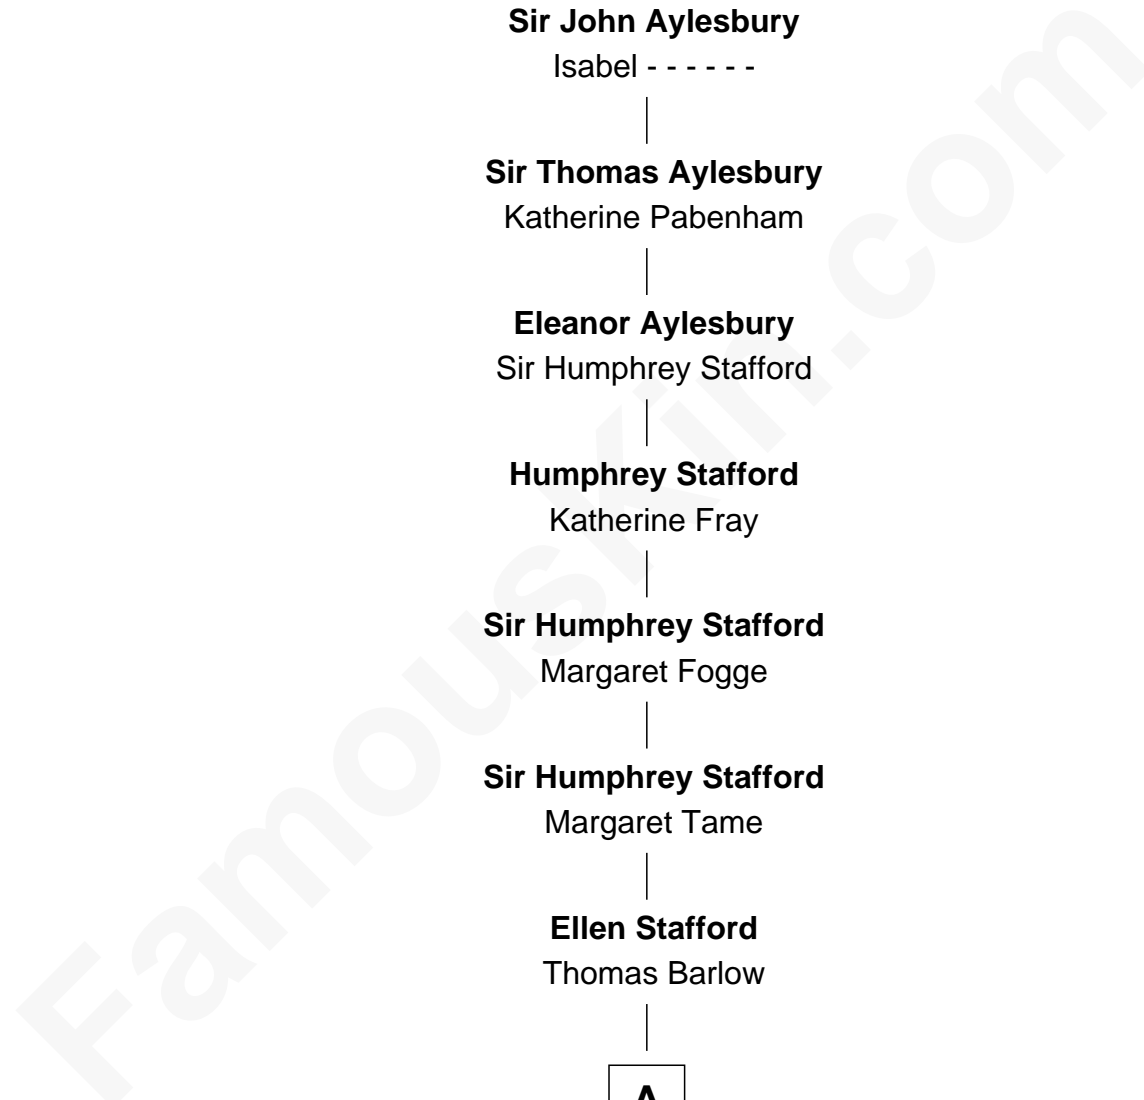

FamousKin.com
Relationship Chart of
Thomas de Aylesbury
 (- a1349)

17th Great-grandfather of
Richard Nixon
 37th U.S. President

Thomas de Aylesbury

Joan Basset

Sir John Aylesbury

Isabel - - - - -

Sir Thomas Aylesbury

Katherine Pabenham

Eleanor Aylesbury

Sir Humphrey Stafford

Humphrey Stafford

Katherine Fray

Sir Humphrey Stafford

Margaret Fogge

Sir Humphrey Stafford

Margaret Tame

Ellen Stafford

Thomas Barlow

A

A

Stafford Barlow

Audrey Barlow

William Almy

Christopher Almy

Elizabeth Cornell

Elizabeth Almy

Lewis Morris

Richard Morris

Mary Porter

Sarah Morris

Joseph Burdg