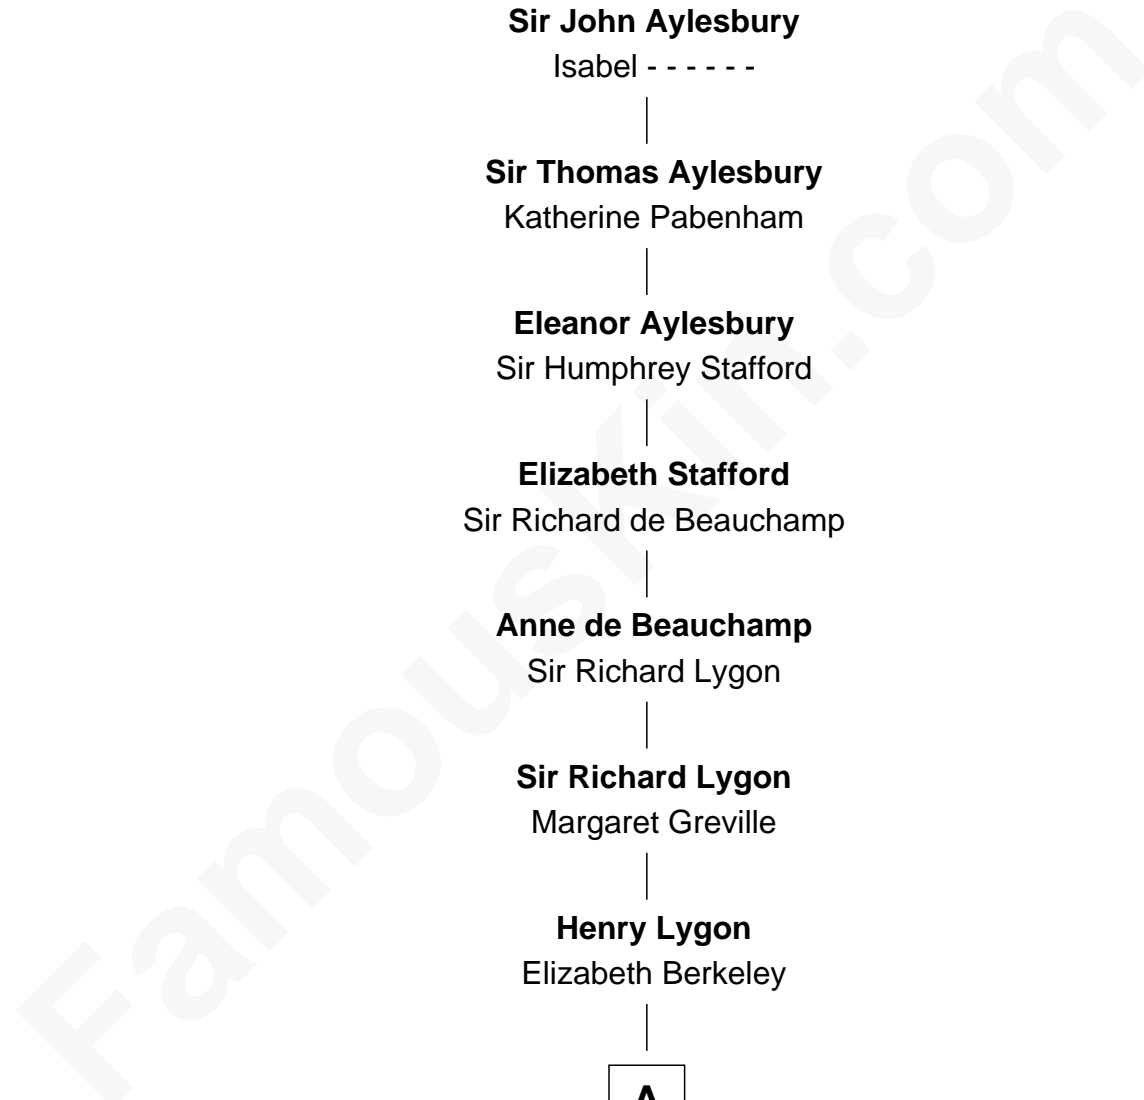

FamousKin.com
Relationship Chart of
Thomas de Aylesbury
 (- a1349)

17th Great-grandfather of
Louis Auchincloss
Author

Thomas de Aylesbury

Joan Basset

Sir John Aylesbury

Isabel - - - - -

Sir Thomas Aylesbury

Katherine Pabenham

Eleanor Aylesbury

Sir Humphrey Stafford

Elizabeth Stafford

Sir Richard de Beauchamp

Anne de Beauchamp

Sir Richard Lygon

Sir Richard Lygon

Margaret Greville

Henry Lygon

Elizabeth Berkeley

A

A

Elizabeth Lygon

Edward Bassett

Jane Bassett

John Deighton

Katherine Deighton

Gov. Thomas Dudley

Gov. Joseph Dudley

Rebecca Tyng

Anne Dudley

John Winthrop

Rebecca Winthrop