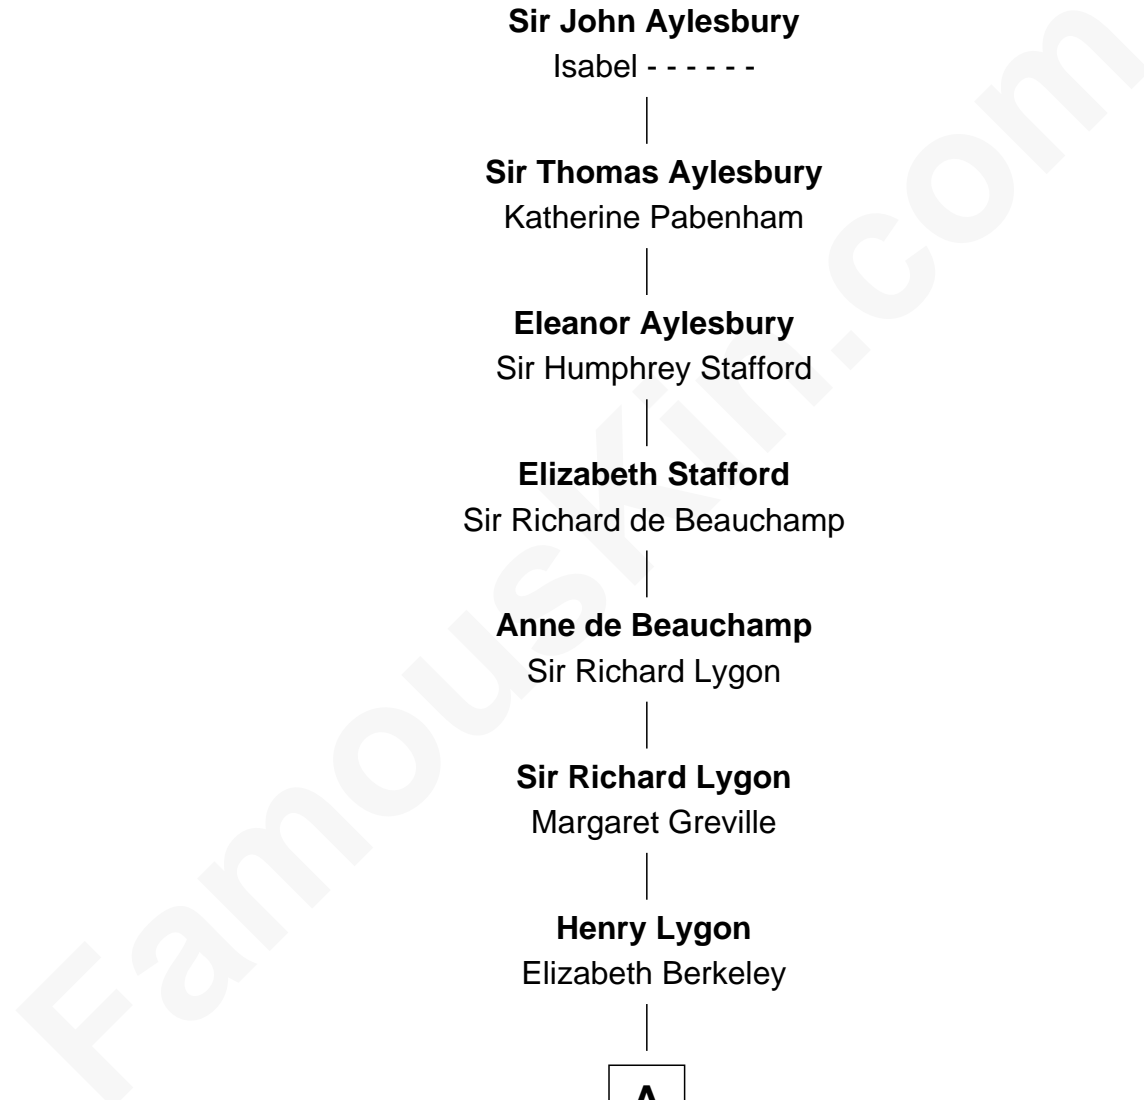

**FamousKin.com**  
**Relationship Chart of**  
**Thomas de Aylesbury**  
 (- a1349)

**16th Great-grandfather of**

**Jack London**

*Author of "The Call of the Wild"*

**Thomas de Aylesbury**

Joan Basset

**Sir John Aylesbury**

Isabel - - - - -

**Sir Thomas Aylesbury**

Katherine Pabenham

**Eleanor Aylesbury**

Sir Humphrey Stafford

**Elizabeth Stafford**

Sir Richard de Beauchamp

**Anne de Beauchamp**

Sir Richard Lygon

**Sir Richard Lygon**

Margaret Greville

**Henry Lygon**

Elizabeth Berkeley

**A**

**A**

—  
**Elizabeth Lygon**

Edward Bassett

—  
**Jane Bassett**

John Deighton

—  
**Jane Deighton**

John Lugg

—  
**Esther Lugg**

James Bell

—  
**Esther Bell**