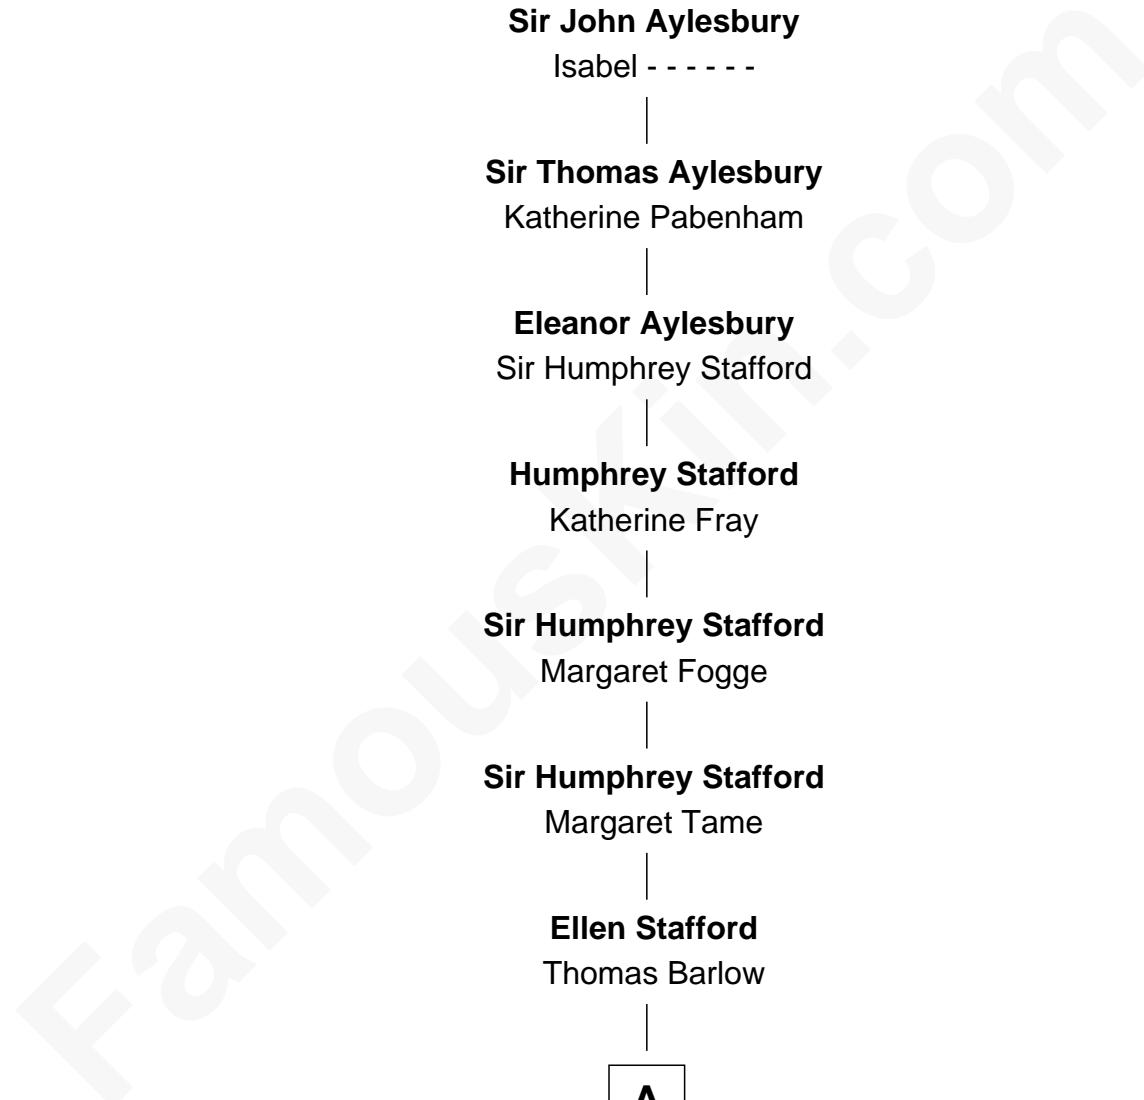

FamousKin.com
Relationship Chart of
Thomas de Aylesbury
 (- a1349)

18th Great-grandfather of
Adlai Stevenson III
U.S. Senator from Illinois

Thomas de Aylesbury

Joan Basset

Sir John Aylesbury

Isabel - - - - -

Sir Thomas Aylesbury

Katherine Pabenham

Eleanor Aylesbury

Sir Humphrey Stafford

Humphrey Stafford

Katherine Fray

Sir Humphrey Stafford

Margaret Fogge

Sir Humphrey Stafford

Margaret Tame

Ellen Stafford

Thomas Barlow

A

A

Stafford Barlow

Audrey Barlow

William Almy

Catherine Almy

Bartholomew West

Probable

Stephen West

Mercy Cooke

Catharine West

Christopher Turner