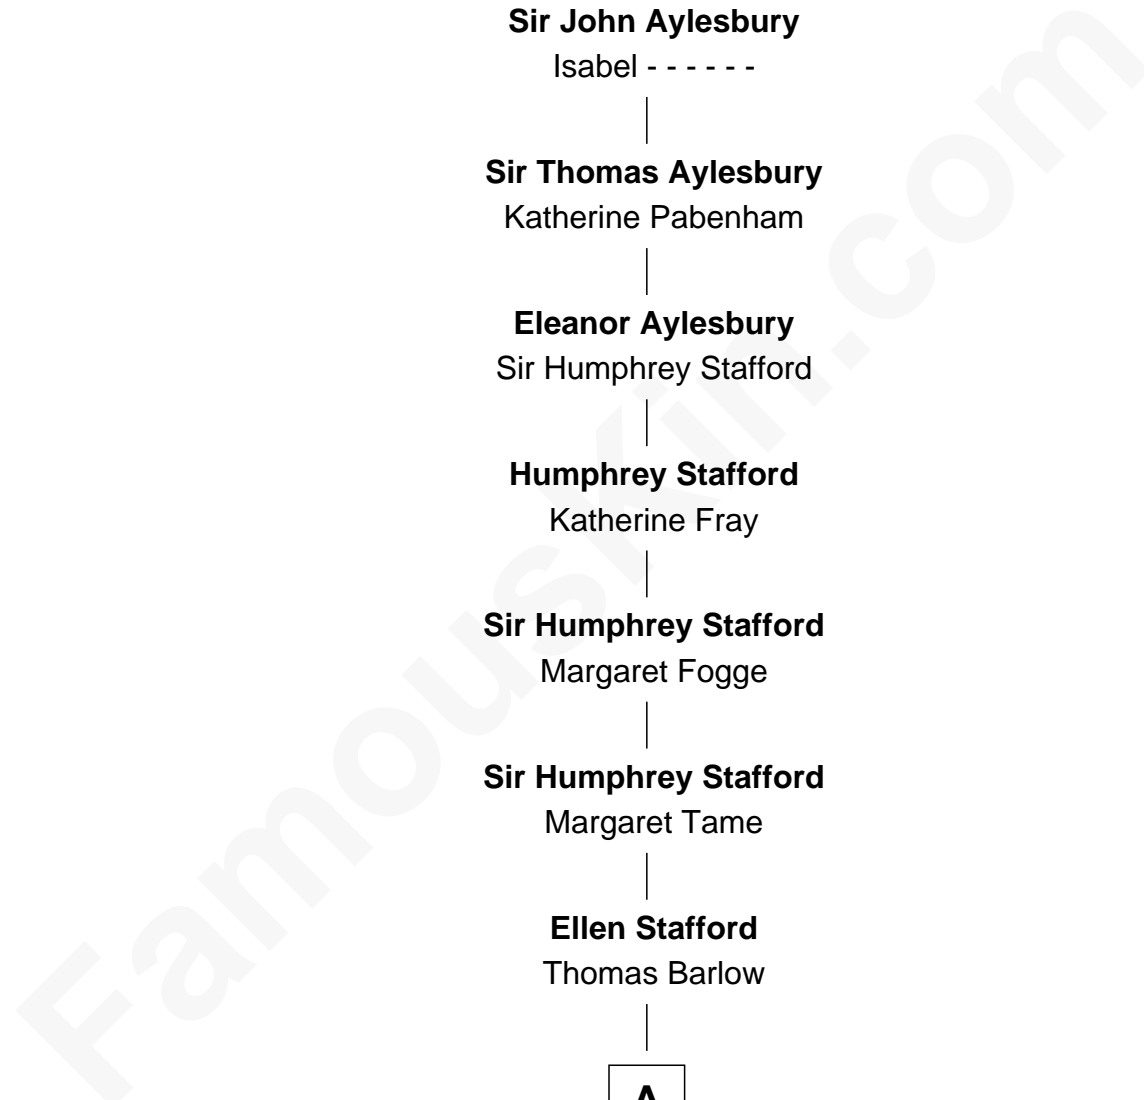

FamousKin.com
Relationship Chart of
Thomas de Aylesbury
 (- a1349)

13th Great-grandfather of

Samuel Ward King
 15th Governor of Rhode Island

Thomas de Aylesbury

Joan Basset

Sir John Aylesbury

Isabel - - - - -

Sir Thomas Aylesbury

Katherine Pabenham

Eleanor Aylesbury

Sir Humphrey Stafford

Humphrey Stafford

Katherine Fray

Sir Humphrey Stafford

Margaret Fogge

Sir Humphrey Stafford

Margaret Tame

Ellen Stafford

Thomas Barlow

A

A

Stafford Barlow

Audrey Barlow

William Almy

Annis Almy

John Greene

Samuel Greene

Mary Gorton

Samuel Greene

Sarah Coggeshall

Mercy Green