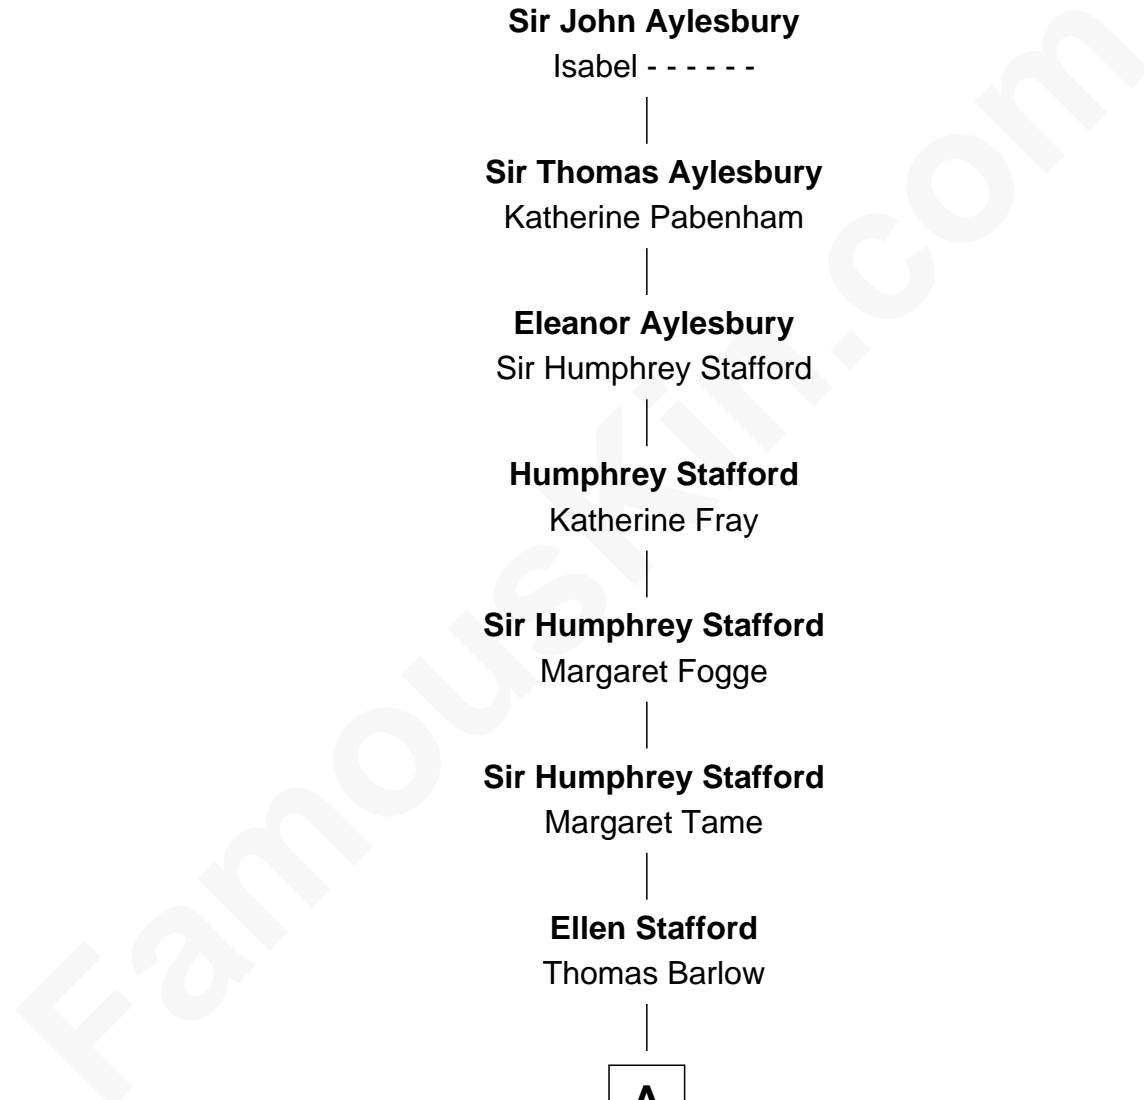

**FamousKin.com**  
**Relationship Chart of**  
**Thomas de Aylesbury**  
 (- a1349)

**20th Great-grandfather of**  
**Amy Adams**  
*Movie Actress*

**Thomas de Aylesbury**

Joan Basset

**Sir John Aylesbury**

Isabel - - - - -

**Sir Thomas Aylesbury**

Katherine Pabenham

**Eleanor Aylesbury**

Sir Humphrey Stafford

**Humphrey Stafford**

Katherine Fray

**Sir Humphrey Stafford**

Margaret Fogge

**Sir Humphrey Stafford**

Margaret Tame

**Ellen Stafford**

Thomas Barlow

**A**

**A**

**Stafford Barlow**

-----

**Audrey Barlow**

William Almy

**Annis Almy**

John Greene

**Audrey Greene**

John Spencer

**William Spencer**