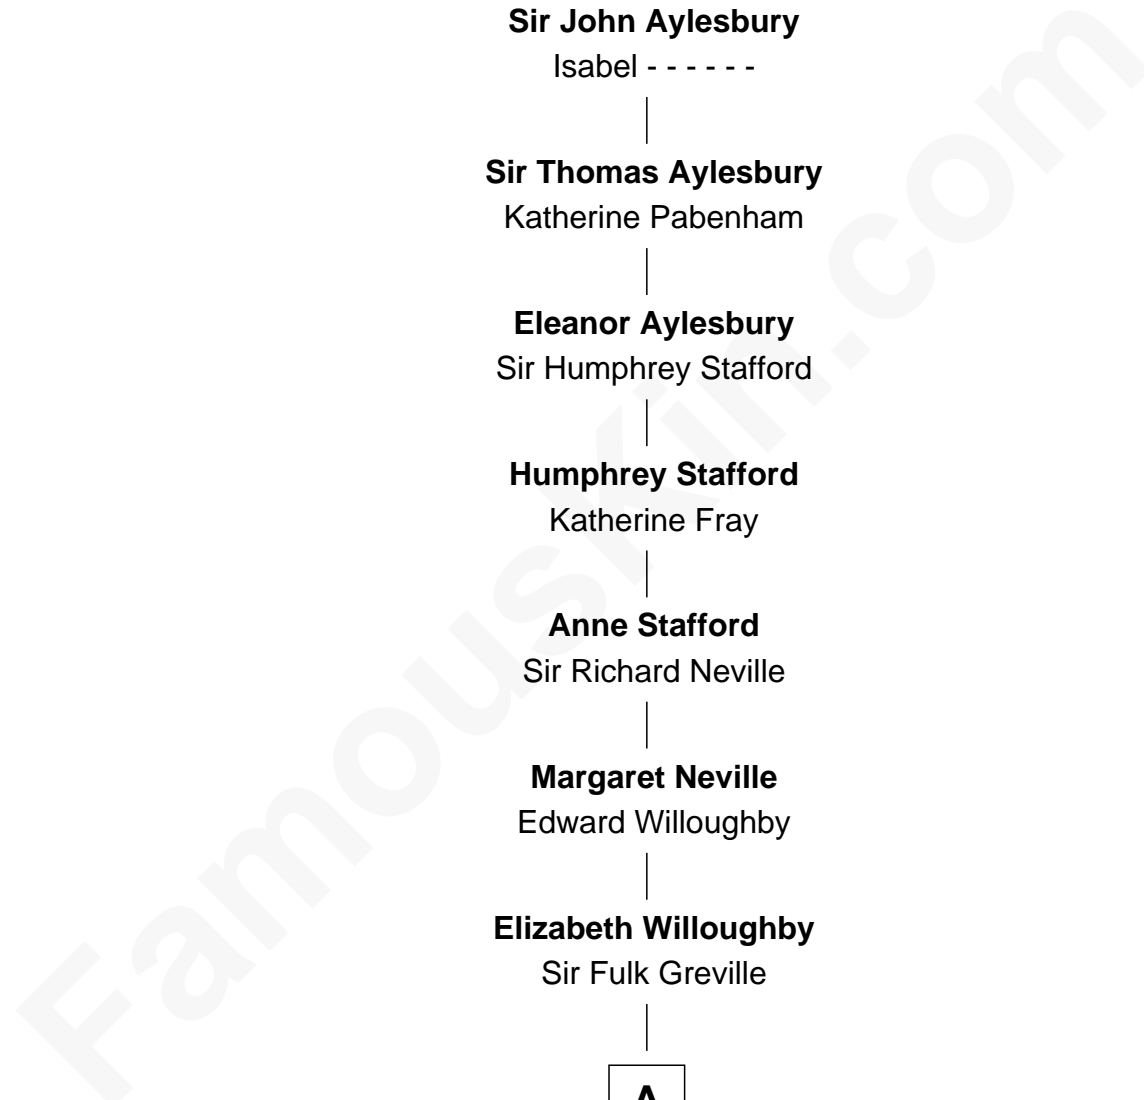

FamousKin.com
Relationship Chart of
Thomas de Aylesbury
 (- a1349)

18th Great-grandfather of

Queen Elizabeth II
Queen of the United Kingdom

Thomas de Aylesbury

Joan Basset

Sir John Aylesbury

Isabel - - - - -

Margaret Neville

Edward Willoughby

Elizabeth Willoughby

Sir Fulk Greville

A

A

Eleanor Greville

Sir John Conway

Sir Edward Conway

Dorothy Tracy

Brilliana Conway

Sir Robert Harley

Sir Edward Harley

Abigail Stephens

Robert Harley

Elizabeth Foley